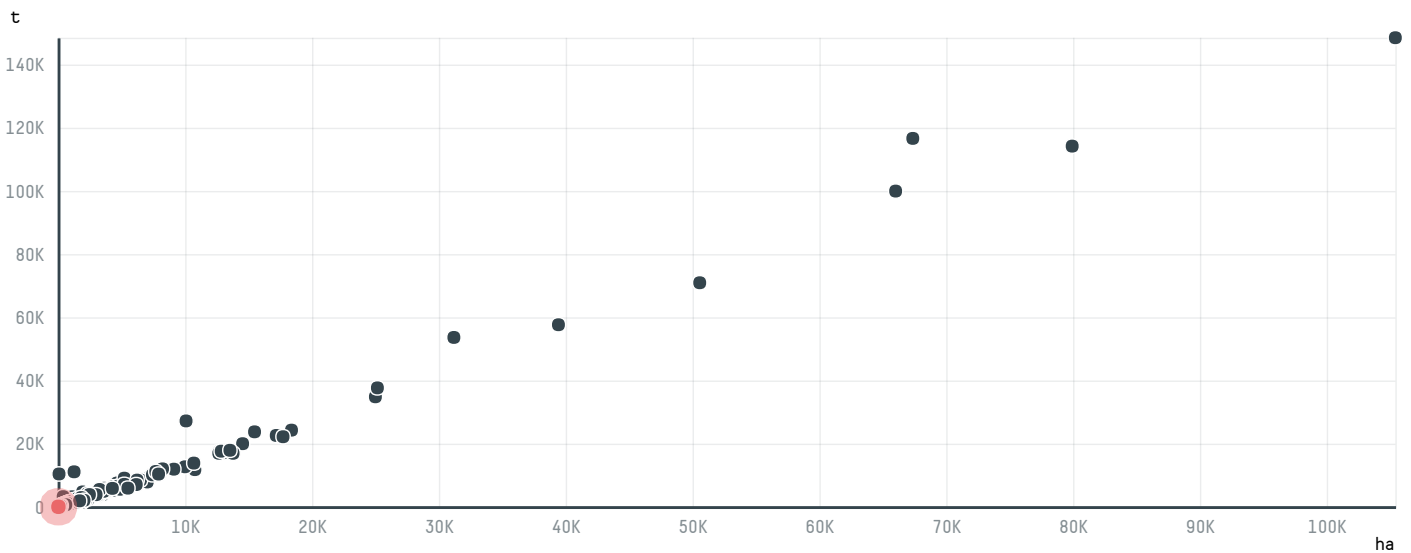

trase

MARUBENI CORPORATION COFFEE SECTION (S-28738-A - 440 SA

ACTIVITY	COMMODITY	COUNTRY	YEAR
Importer	Coffee	Brazil	2015

MARUBENI CORPORATION COFFEE SECTION (S-28738-A - 440 SA was the 1335th largest importer of coffee from BRAZIL in 2015, accounting for 26 tons. As an importer, MARUBENI CORPORATION COFFEE SECTION (S-28738-A - 440 SA sources from 13 municipalities, or 2% of the coffee production municipalities. The main destination of the coffee imported by MARUBENI CORPORATION COFFEE SECTION (S-28738-A - 440 SA is JAPAN, accounting for 100% of the total.

TOP DESTINATION COUNTRIES OF COFFEE IMPORTED BY MARUBENI CORPORATION COFFEE SECTION (S-28738-A - 440 SA:

□ N/A <5K >5K >100K >300K >1M

COMPARING COMPANIES IMPORTING COFFEE FROM BRAZIL IN 2015

Trase is a partnership between