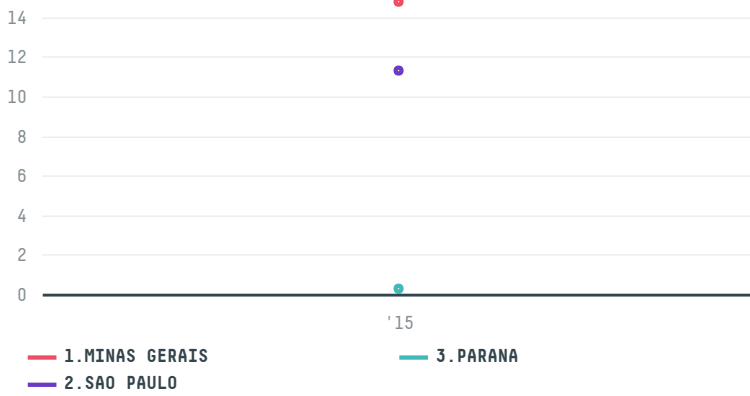

COMPARING COMPANIES IMPORTING COFFEE FROM BRAZIL IN 2015

Trase is a partnership between

In collaboration with

and many other organizations and individuals.

Donors

[Terms of Use](#) · [Privacy policy](#) · [Cookie policy](#) · [Contact us](#)

This website uses cookies to provide you with an improved user experience. By continuing to browse this site, you consent to the use of cookies and similar technologies. Please visit our [privacy policy](#) for further details.

I AGREE