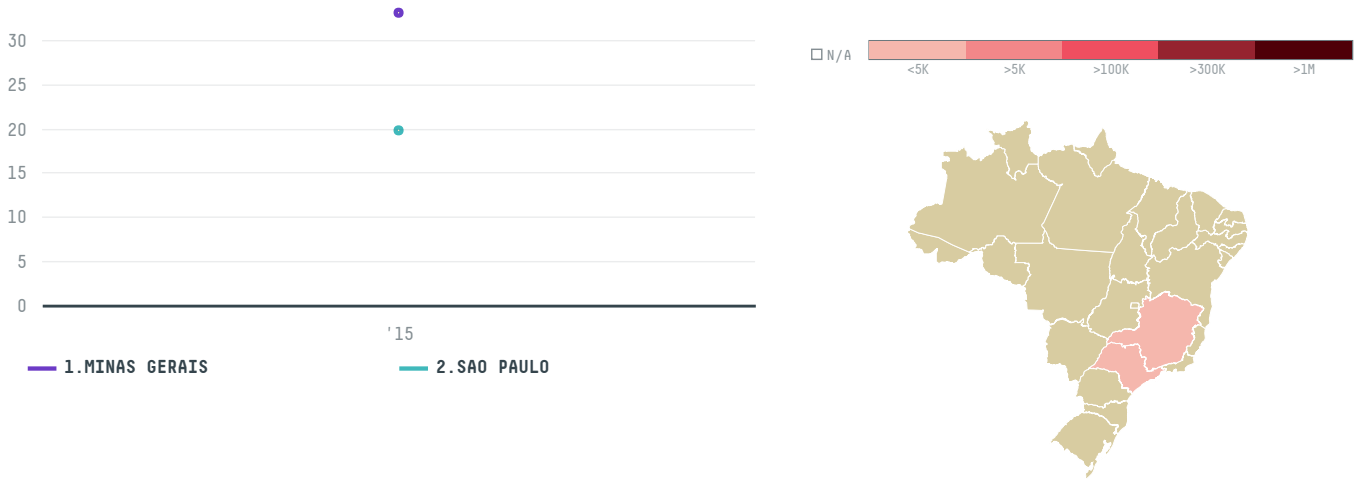

trase

MARUBENI CORPORATION COFFEE SECTION (S-28449-A- 880 SAC

ACTIVITY	COMMODITY	COUNTRY	YEAR
Importer	Coffee	Brazil	2015

MARUBENI CORPORATION COFFEE SECTION (S-28449-A- 880 SAC was the 1076th largest importer of coffee from BRAZIL in 2015, accounting for 53 tons. As an importer, MARUBENI CORPORATION COFFEE SECTION (S-28449-A- 880 SAC sources from 2 municipalities, or 0% of the coffee production municipalities. The main destination of the coffee imported by MARUBENI CORPORATION COFFEE SECTION (S-28449-A- 880 SAC is JAPAN, accounting for 100% of the total.

TOP DESTINATION COUNTRIES OF COFFEE IMPORTED BY MARUBENI CORPORATION COFFEE SECTION (S-28449-A- 880 SAC:

□ N/A <5K >5K >100K >300K >1M

COMPARING COMPANIES IMPORTING COFFEE FROM BRAZIL IN 2015

Trase is a partnership between