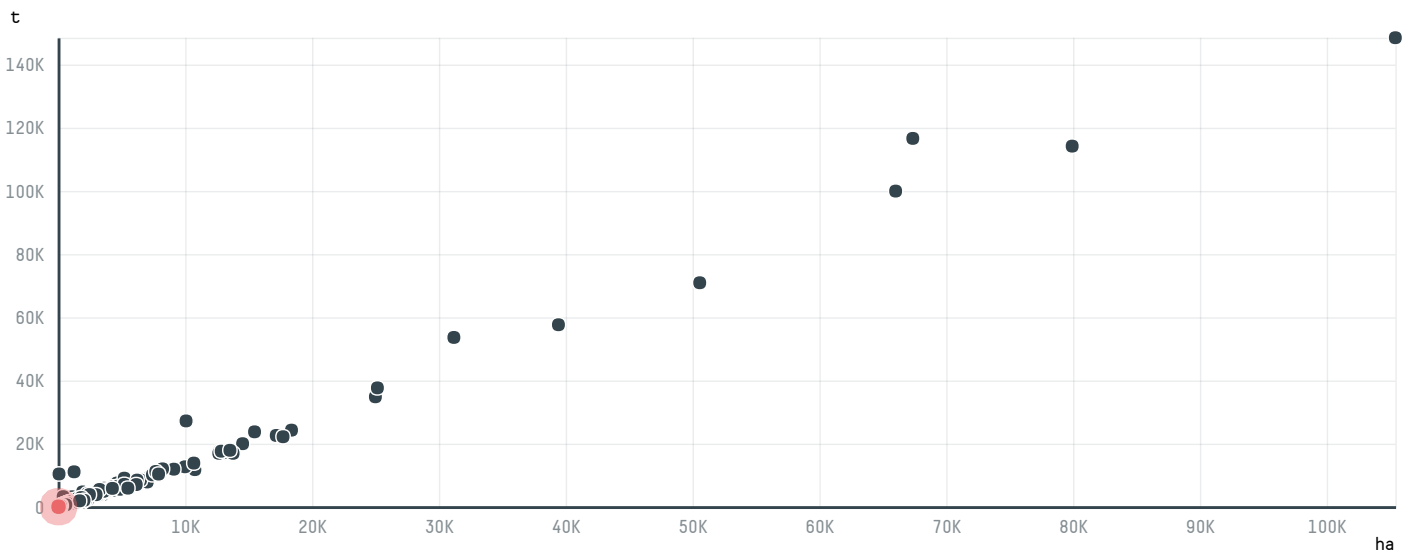

trase

MARUBENI CORPORATION COFFEE SECTION (S-28449-A- 880 SAC

ACTIVITY	COMMODITY	COUNTRY	YEAR
Importer	Coffee	Brazil	2015

MARUBENI CORPORATION COFFEE SECTION (S-28449-A- 880 SAC was the 1076th largest importer of coffee from BRAZIL in 2015, accounting for 53 tons. As an importer, MARUBENI CORPORATION COFFEE SECTION (S-28449-A- 880 SAC sources from 2 municipalities, or 0% of the coffee production municipalities. The main destination of the coffee imported by MARUBENI CORPORATION COFFEE SECTION (S-28449-A- 880 SAC is JAPAN, accounting for 100% of the total.

TOP DESTINATION COUNTRIES OF COFFEE IMPORTED BY MARUBENI CORPORATION COFFEE SECTION (S-28449-A- 880 SAC:

□ N/A <5K >5K >100K >300K >1M

COMPARING COMPANIES IMPORTING COFFEE FROM BRAZIL IN 2015

Trase is a partnership between