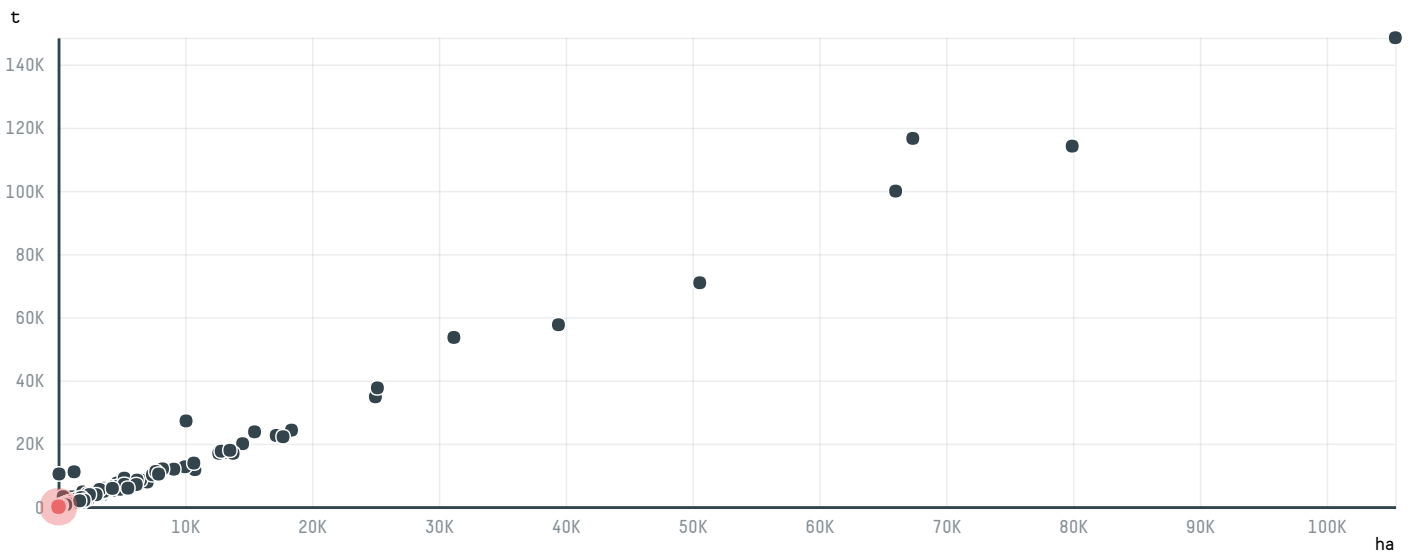

trase

MARUBENI CORPORATION COFFEE SECTION (S-28085-BA - 864 S

ACTIVITY	COMMODITY	COUNTRY	YEAR
Importer	Coffee	Brazil	2015

MARUBENI CORPORATION COFFEE SECTION (S-28085-BA - 864 S was the 1081st largest importer of coffee from BRAZIL in 2015, accounting for 52 tons. As an importer, MARUBENI CORPORATION COFFEE SECTION (S-28085-BA - 864 S sources from 13 municipalities, or 2% of the coffee production municipalities. The main destination of the coffee imported by MARUBENI CORPORATION COFFEE SECTION (S-28085-BA - 864 S is JAPAN, accounting for 100% of the total.

TOP DESTINATION COUNTRIES OF COFFEE IMPORTED BY MARUBENI CORPORATION COFFEE SECTION (S-28085-BA - 864 S:

□ N/A <5K >5K >100K >300K >1M

COMPARING COMPANIES IMPORTING COFFEE FROM BRAZIL IN 2015

Trase is a partnership between