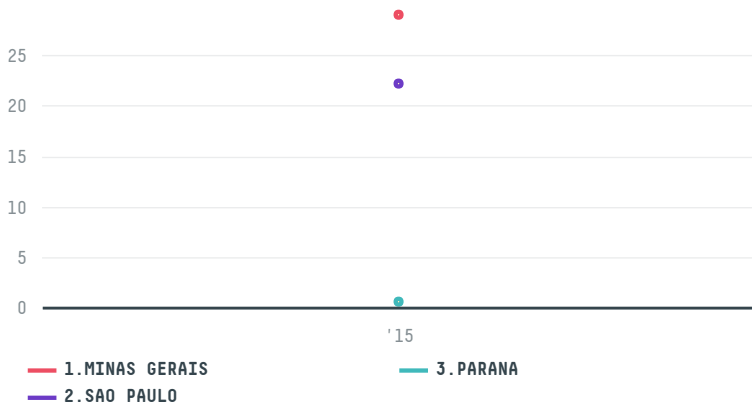

trase

MARUBENI CORPORATION COFFEE SECTION (S-28085-BA - 864 S

ACTIVITY	COMMODITY	COUNTRY	YEAR
Importer	Coffee	Brazil	2015

MARUBENI CORPORATION COFFEE SECTION (S-28085-BA - 864 S was the 1081st largest importer of coffee from BRAZIL in 2015, accounting for 52 tons. As an importer, MARUBENI CORPORATION COFFEE SECTION (S-28085-BA - 864 S sources from 13 municipalities, or 2% of the coffee production municipalities. The main destination of the coffee imported by MARUBENI CORPORATION COFFEE SECTION (S-28085-BA - 864 S is JAPAN, accounting for 100% of the total.

TOP DESTINATION COUNTRIES OF COFFEE IMPORTED BY MARUBENI CORPORATION COFFEE SECTION (S-28085-BA - 864 S:

□ N/A <5K >5K >100K >300K >1M

COMPARING COMPANIES IMPORTING COFFEE FROM BRAZIL IN 2015

Trase is a partnership between