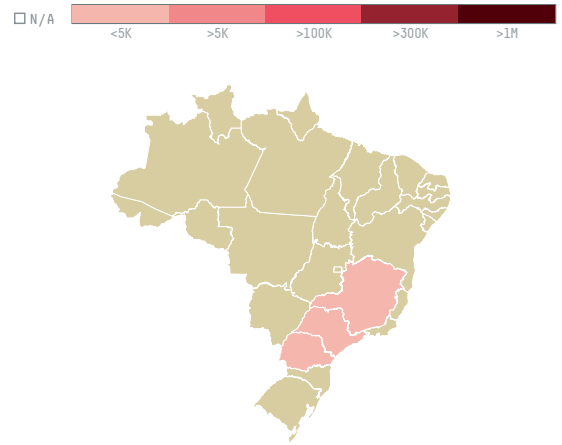

trase

MARUBENI CORPORATION COFFEE SECTION (S-28085-BA - 864 S

ACTIVITY	COMMODITY	COUNTRY	YEAR
Importer	Coffee	Brazil	2015

MARUBENI CORPORATION COFFEE SECTION (S-28085-BA - 864 S was the 1081st largest importer of coffee from BRAZIL in 2015, accounting for 52 tons. As an importer, MARUBENI CORPORATION COFFEE SECTION (S-28085-BA - 864 S sources from 13 municipalities, or 2% of the coffee production municipalities. The main destination of the coffee imported by MARUBENI CORPORATION COFFEE SECTION (S-28085-BA - 864 S is JAPAN, accounting for 100% of the total.

TOP DESTINATION COUNTRIES OF COFFEE IMPORTED BY MARUBENI CORPORATION COFFEE SECTION (S-28085-BA - 864 S:

□ N/A <5K >5K >100K >300K >1M

COMPARING COMPANIES IMPORTING COFFEE FROM BRAZIL IN 2015

Trase is a partnership between