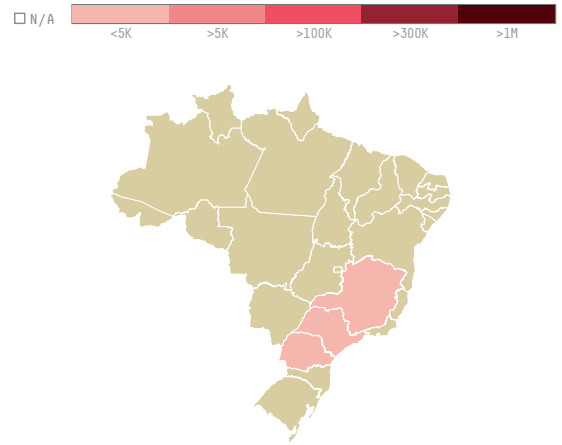

trase

MARUBENI CORPORATION COFFEE SECTION (S-27574-AA - 1.800

ACTIVITY	COMMODITY	COUNTRY	YEAR
Importer	Coffee	Brazil	2015

MARUBENI CORPORATION COFFEE SECTION (S-27574-AA - 1.800 was the 760th largest importer of coffee from BRAZIL in 2015, accounting for 108 tons. As an importer, MARUBENI CORPORATION COFFEE SECTION (S-27574-AA - 1.800 sources from 13 municipalities, or 2% of the coffee production municipalities. The main destination of the coffee imported by MARUBENI CORPORATION COFFEE SECTION (S-27574-AA - 1.800 is JAPAN, accounting for 100% of the total.

TOP DESTINATION COUNTRIES OF COFFEE IMPORTED BY MARUBENI CORPORATION COFFEE SECTION (S-27574-AA - 1.800:

□ N/A <5K >5K >100K >300K >1M

COMPARING COMPANIES IMPORTING COFFEE FROM BRAZIL IN 2015

Trase is a partnership between