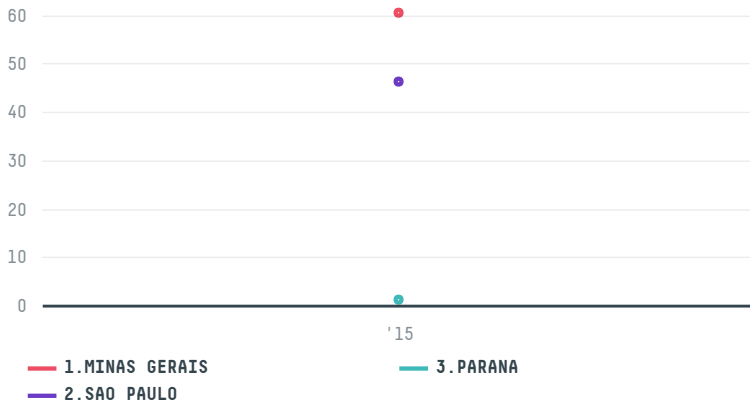

trase

MARUBENI CORPORATION COFFEE SECTION (S-27574-AA - 1.800

ACTIVITY	COMMODITY	COUNTRY	YEAR
Importer	Coffee	Brazil	2015

MARUBENI CORPORATION COFFEE SECTION (S-27574-AA - 1.800 was the 760th largest importer of coffee from BRAZIL in 2015, accounting for 108 tons. As an importer, MARUBENI CORPORATION COFFEE SECTION (S-27574-AA - 1.800 sources from 13 municipalities, or 2% of the coffee production municipalities. The main destination of the coffee imported by MARUBENI CORPORATION COFFEE SECTION (S-27574-AA - 1.800 is JAPAN, accounting for 100% of the total.

TOP DESTINATION COUNTRIES OF COFFEE IMPORTED BY MARUBENI CORPORATION COFFEE SECTION (S-27574-AA - 1.800:

□ N/A <5K >5K >100K >300K >1M

COMPARING COMPANIES IMPORTING COFFEE FROM BRAZIL IN 2015

Trase is a partnership between