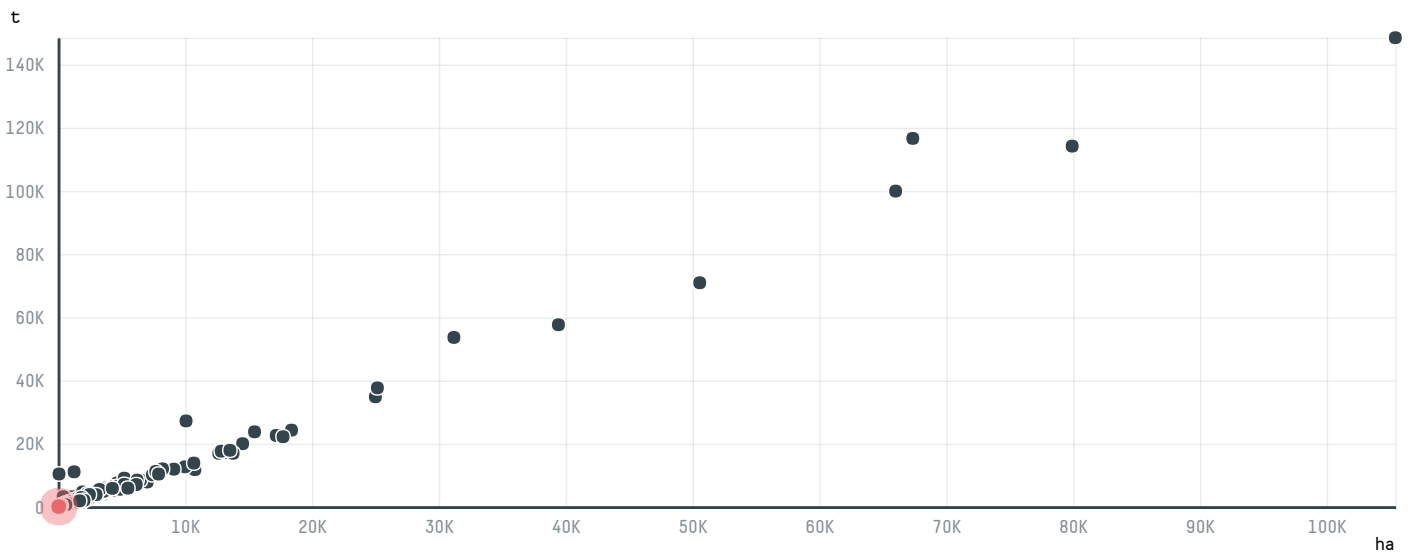

trase

MARUBENI CORPORATION COFFEE SECTION (S-27574-AA - 1.800

ACTIVITY	COMMODITY	COUNTRY	YEAR
Importer	Coffee	Brazil	2015

MARUBENI CORPORATION COFFEE SECTION (S-27574-AA - 1.800 was the 760th largest importer of coffee from BRAZIL in 2015, accounting for 108 tons. As an importer, MARUBENI CORPORATION COFFEE SECTION (S-27574-AA - 1.800 sources from 13 municipalities, or 2% of the coffee production municipalities. The main destination of the coffee imported by MARUBENI CORPORATION COFFEE SECTION (S-27574-AA - 1.800 is JAPAN, accounting for 100% of the total.

TOP DESTINATION COUNTRIES OF COFFEE IMPORTED BY MARUBENI CORPORATION COFFEE SECTION (S-27574-AA - 1.800:

□ N/A <5K >5K >100K >300K >1M

COMPARING COMPANIES IMPORTING COFFEE FROM BRAZIL IN 2015

Trase is a partnership between