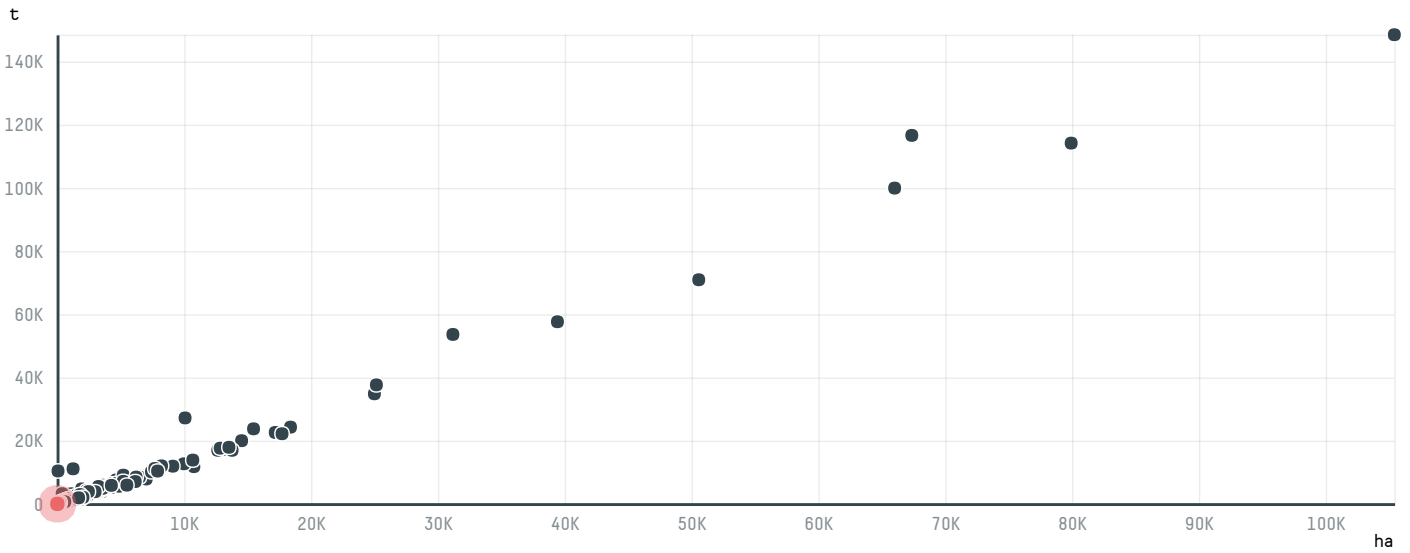

COMPARING COMPANIES IMPORTING COFFEE FROM BRAZIL IN 2015

Trase is a partnership between

In collaboration with

and many other organizations and individuals.

Donors

[Terms of Use](#) · [Privacy policy](#) · [Cookie policy](#) · [Contact us](#)

This website uses cookies to provide you with an improved user experience. By continuing to browse this site, you consent to the use of cookies and similar technologies. Please visit our [privacy policy](#) for further details.

I AGREE