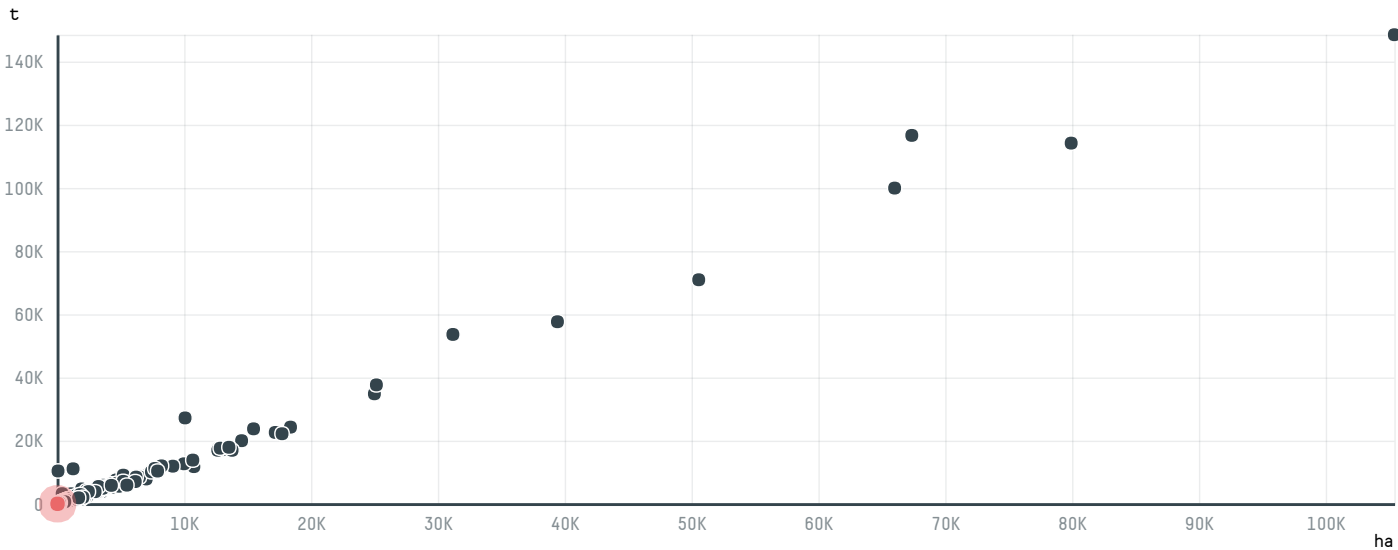

COMPARING COMPANIES IMPORTING COFFEE FROM BRAZIL IN 2015

Trase is a partnership between

In collaboration with

and many other organizations and individuals.

Donors

Terms of Use · Privacy policy · Cookie policy · Contact us

This website uses cookies to provide you with an improved user experience. By continuing to browse this site, you consent to the use of cookies and similar technologies. Please visit our [privacy policy](#) for further details.

I AGREE