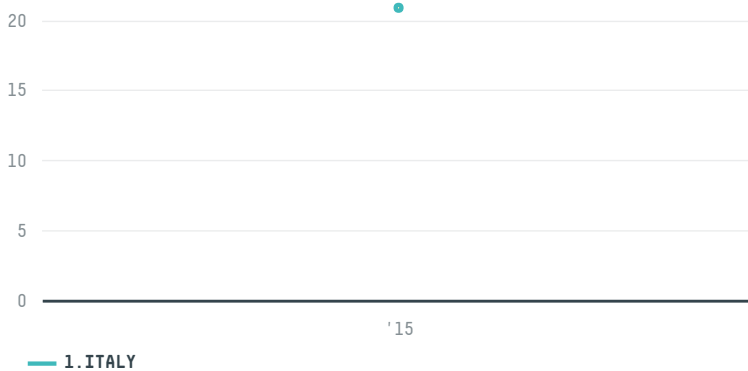

TOP DESTINATION COUNTRIES OF COFFEE IMPORTED BY COVIM SPA (S-28246-AB - 348 SACAS):