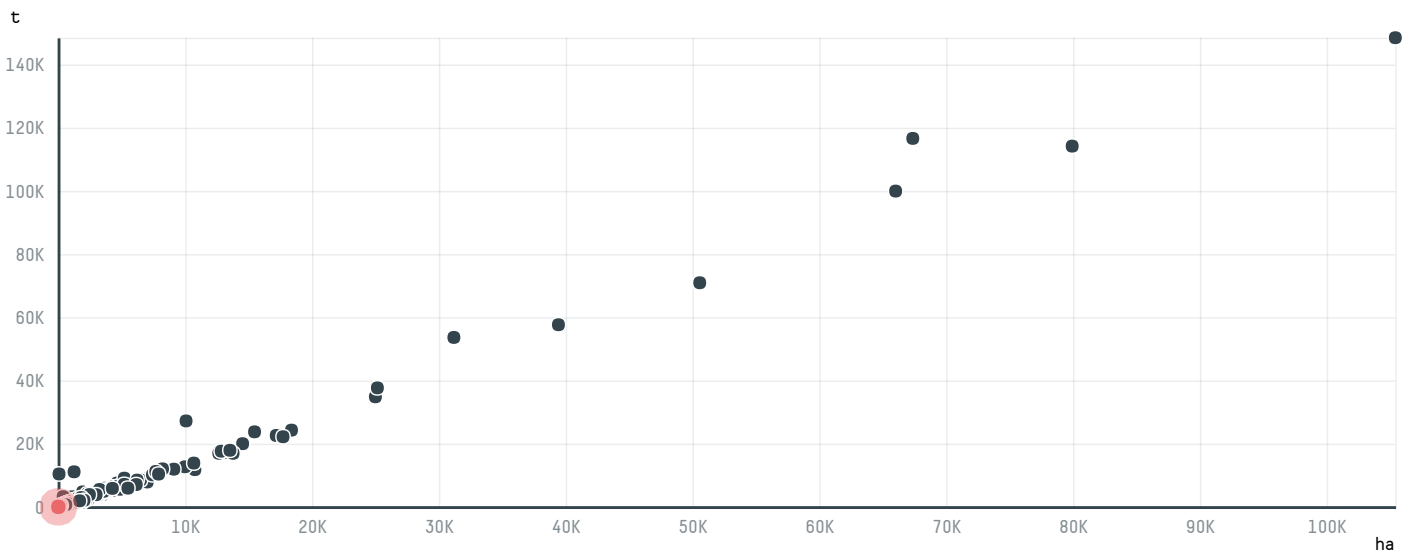

COMPARING COMPANIES IMPORTING COFFEE FROM BRAZIL IN 2015

Trase is a partnership between

In collaboration with

and many other organizations and individuals.

Donors

[Terms of Use](#) · [Privacy policy](#) · [Cookie policy](#) · [Contact us](#)

This website uses cookies to provide you with an improved user experience. By continuing to browse this site, you consent to the use of cookies and similar technologies. Please visit our [privacy policy](#) for further details.

I AGREE