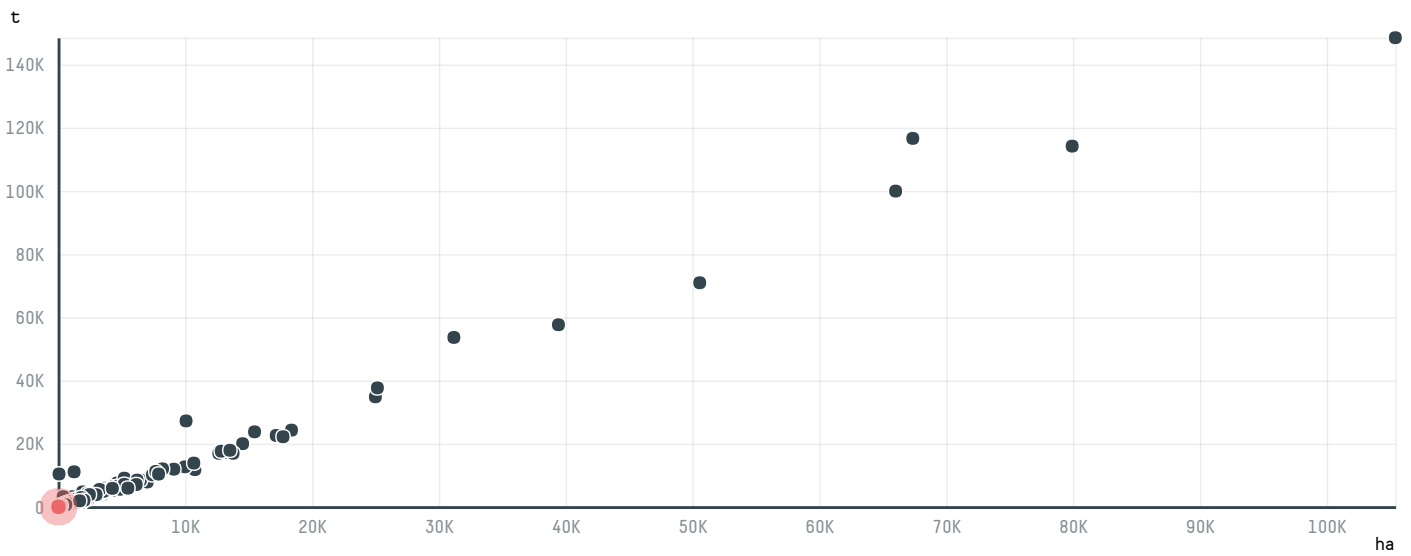

TOP DESTINATION COUNTRIES OF COFFEE IMPORTED BY NAF TRADING A/S. (S-28657-A - 320 SACAS):

□ N/A <5K >5K >100K >300K >1M

□ N/A <5K >5K >100K >300K >1M

COMPARING COMPANIES IMPORTING COFFEE FROM BRAZIL IN 2015