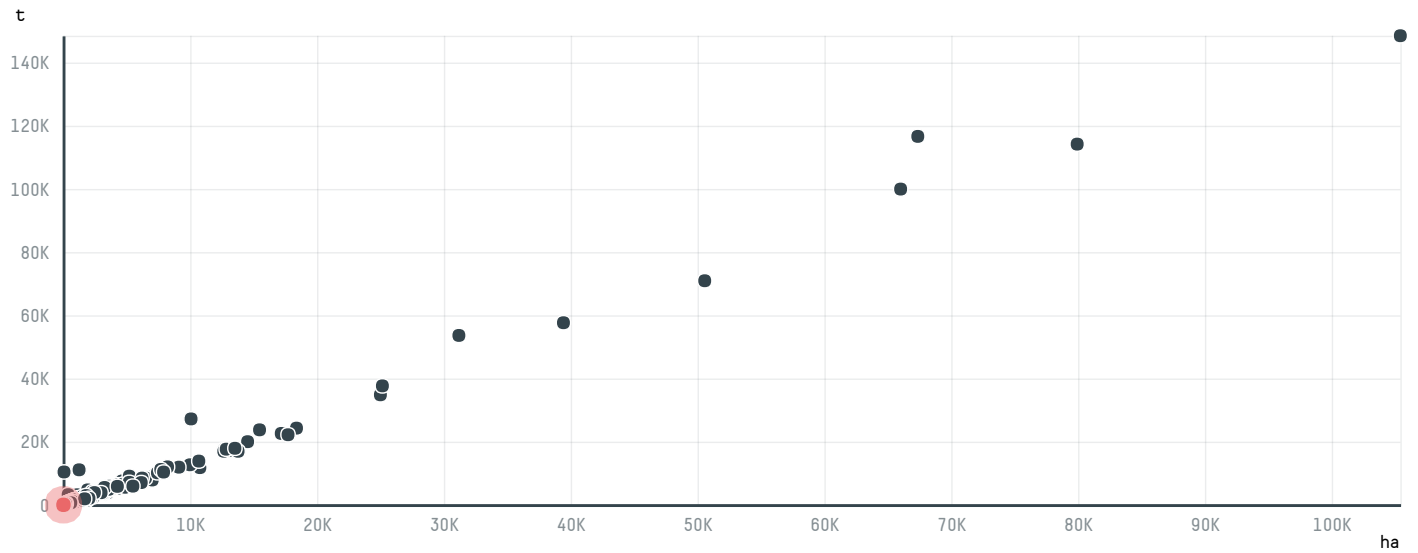

trase

RGC COFFEE INC. S-28437-A 225 SACAS

ACTIVITY COMMODITY COUNTRY YEAR
Importer **Coffee** **Brazil** **2015**

RGC COFFEE INC. S-28437-A 225 SACAS was the 1501st largest importer of coffee from BRAZIL in 2015, accounting for 14 tons. As an importer, RGC COFFEE INC. S-28437-A 225 SACAS sources from 1 municipalities, or 0% of the coffee production municipalities. The main destination of the coffee imported by RGC COFFEE INC. S-28437-A 225 SACAS is CANADA, accounting for 100% of the total.

TOP DESTINATION COUNTRIES OF COFFEE IMPORTED BY RGC COFFEE INC. S-28437-A 225 SACAS:

COMPARING COMPANIES IMPORTING COFFEE FROM BRAZIL IN 2015

Trase is a partnership between

In collaboration with

and many other organizations and individuals.