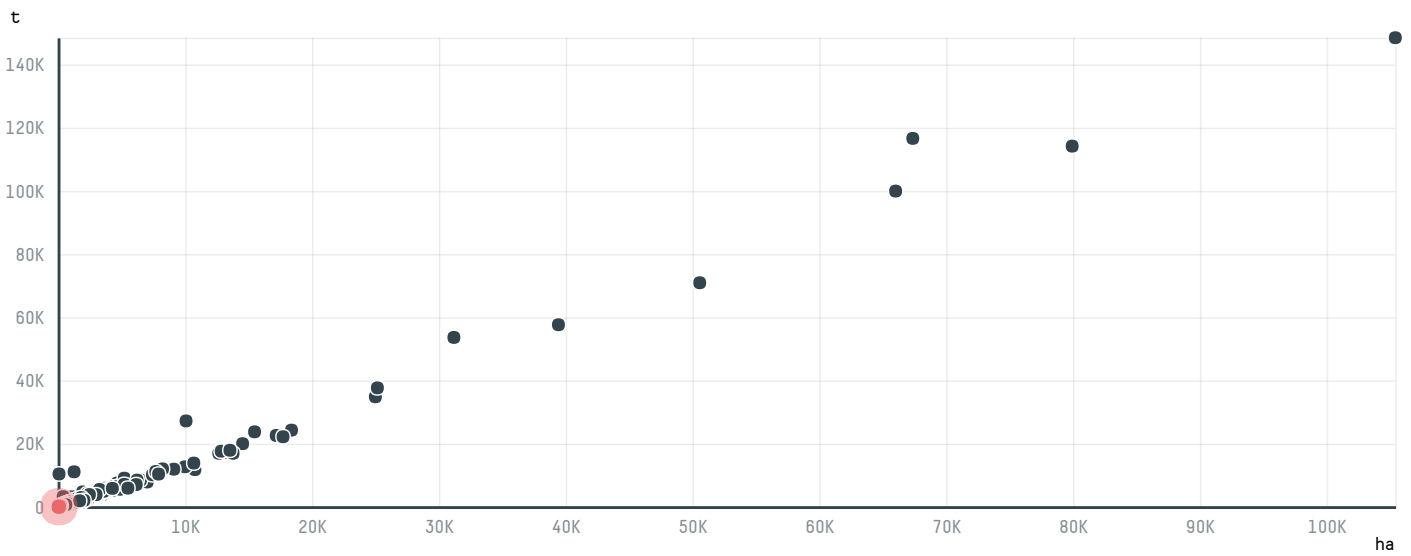

COMPARING COMPANIES IMPORTING COFFEE FROM BRAZIL IN 2015

Trase is a partnership between

In collaboration with

and many other organizations and individuals.

Donors

[Terms of Use](#) · [Privacy policy](#) · [Cookie policy](#) · [Contact us](#)

This website uses cookies to provide you with an improved user experience. By continuing to browse this site, you consent to the use of cookies and similar technologies. Please visit our [privacy policy](#) for further details.

I AGREE