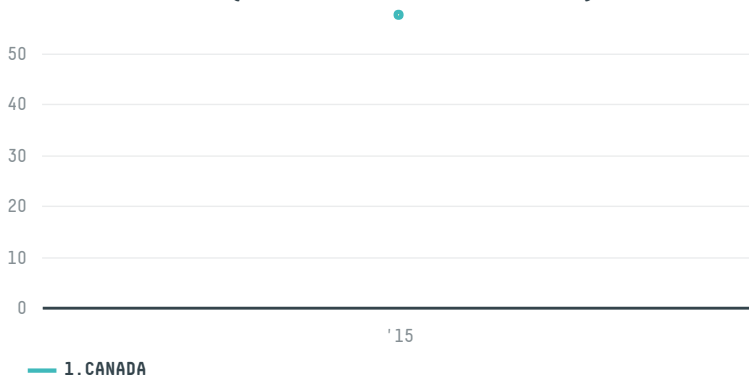

TOP DESTINATION COUNTRIES OF COFFEE IMPORTED BY RGC COFFEE INC. (S-28435-A - 960 SACAS):