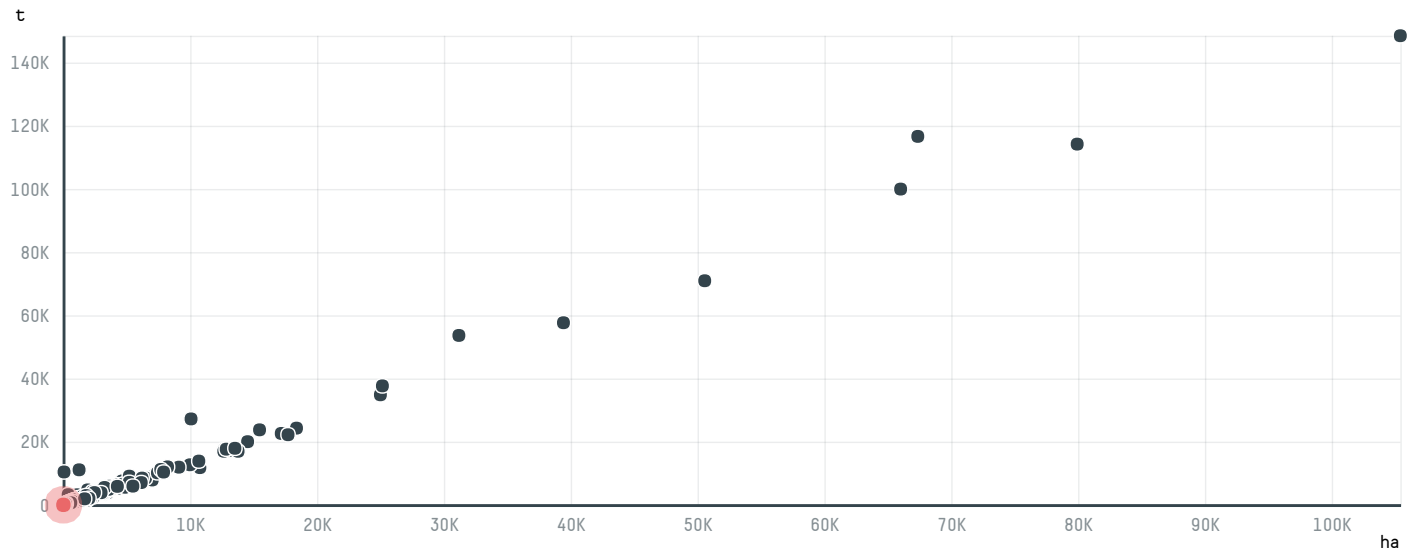

trase

SOPEX ASIA PTE LTD. S-28341-A 92 SACAS

ACTIVITY COMMODITY COUNTRY YEAR
Importer **Coffee** **Brazil** **2015**

SOPEX ASIA PTE LTD. S-28341-A 92 SACAS was the 1662nd largest importer of coffee from BRAZIL in 2015, accounting for 6 tons. As an importer, SOPEX ASIA PTE LTD. S-28341-A 92 SACAS sources from 1 municipalities, or 0% of the coffee production municipalities. The main destination of the coffee imported by SOPEX ASIA PTE LTD. S-28341-A 92 SACAS is SOUTH KOREA, accounting for 100% of the total.

TOP DESTINATION COUNTRIES OF COFFEE IMPORTED BY SOPEX ASIA PTE LTD. S-28341-A 92 SACAS:

COMPARING COMPANIES IMPORTING COFFEE FROM BRAZIL IN 2015

Trase is a partnership between

In collaboration with

and many other organizations and individuals.