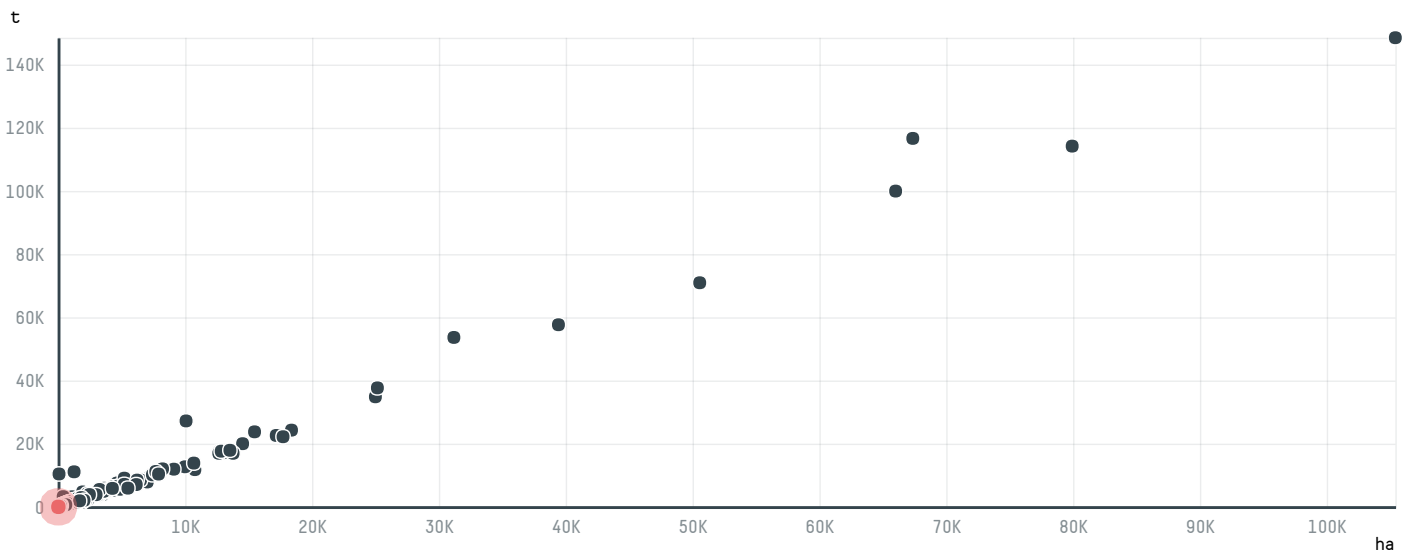

trase

MARUBENI CORPORATION COFFEE SECTION (S-27572-BC - 146 S

ACTIVITY COMMODITY COUNTRY YEAR
Importer **Coffee** **Brazil** **2015**

MARUBENI CORPORATION COFFEE SECTION (S-27572-BC - 146 S was the 1601st largest importer of coffee from BRAZIL in 2015, accounting for 9 tons. As an importer, MARUBENI CORPORATION COFFEE SECTION (S-27572-BC - 146 S sources from 14 municipalities, or 2% of the coffee production municipalities. The main destination of the coffee imported by MARUBENI CORPORATION COFFEE SECTION (S-27572-BC - 146 S is JAPAN, accounting for 100% of the total.

TOP DESTINATION COUNTRIES OF COFFEE IMPORTED BY MARUBENI CORPORATION COFFEE SECTION (S-27572-BC - 146 S:

□ N/A <5K >5K >100K >300K >1M

COMPARING COMPANIES IMPORTING COFFEE FROM BRAZIL IN 2015

Trase is a partnership between