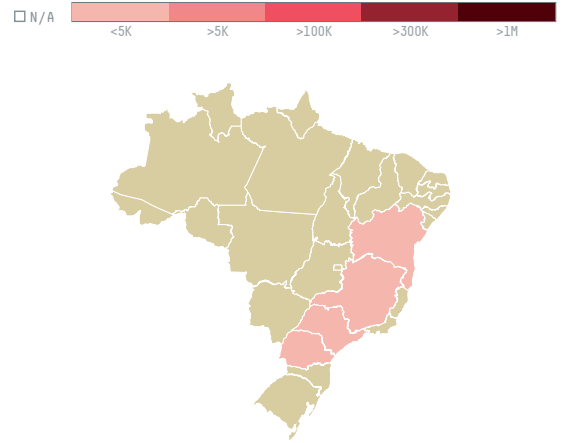

trase

MARUBENI CORPORATION COFFEE SECTION (S-27572-BC - 146 S

ACTIVITY COMMODITY COUNTRY YEAR
Importer **Coffee** **Brazil** **2015**

MARUBENI CORPORATION COFFEE SECTION (S-27572-BC - 146 S was the 1601st largest importer of coffee from BRAZIL in 2015, accounting for 9 tons. As an importer, MARUBENI CORPORATION COFFEE SECTION (S-27572-BC - 146 S sources from 14 municipalities, or 2% of the coffee production municipalities. The main destination of the coffee imported by MARUBENI CORPORATION COFFEE SECTION (S-27572-BC - 146 S is JAPAN, accounting for 100% of the total.

TOP DESTINATION COUNTRIES OF COFFEE IMPORTED BY MARUBENI CORPORATION COFFEE SECTION (S-27572-BC - 146 S:

□ N/A <5K >5K >100K >300K >1M

COMPARING COMPANIES IMPORTING COFFEE FROM BRAZIL IN 2015

Trase is a partnership between