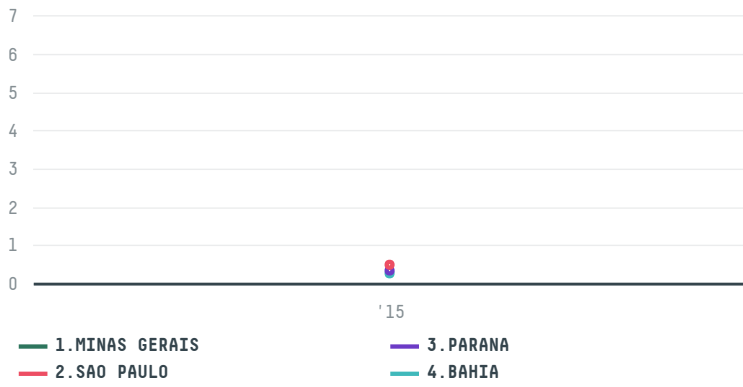

trase

MARUBENI CORPORATION COFFEE SECTION (S-27572-BC - 146 S

ACTIVITY COMMODITY COUNTRY YEAR
Importer **Coffee** **Brazil** **2015**

MARUBENI CORPORATION COFFEE SECTION (S-27572-BC - 146 S was the 1601st largest importer of coffee from BRAZIL in 2015, accounting for 9 tons. As an importer, MARUBENI CORPORATION COFFEE SECTION (S-27572-BC - 146 S sources from 14 municipalities, or 2% of the coffee production municipalities. The main destination of the coffee imported by MARUBENI CORPORATION COFFEE SECTION (S-27572-BC - 146 S is JAPAN, accounting for 100% of the total.

TOP DESTINATION COUNTRIES OF COFFEE IMPORTED BY MARUBENI CORPORATION COFFEE SECTION (S-27572-BC - 146 S:

□ N/A <5K >5K >100K >300K >1M

COMPARING COMPANIES IMPORTING COFFEE FROM BRAZIL IN 2015

Trase is a partnership between