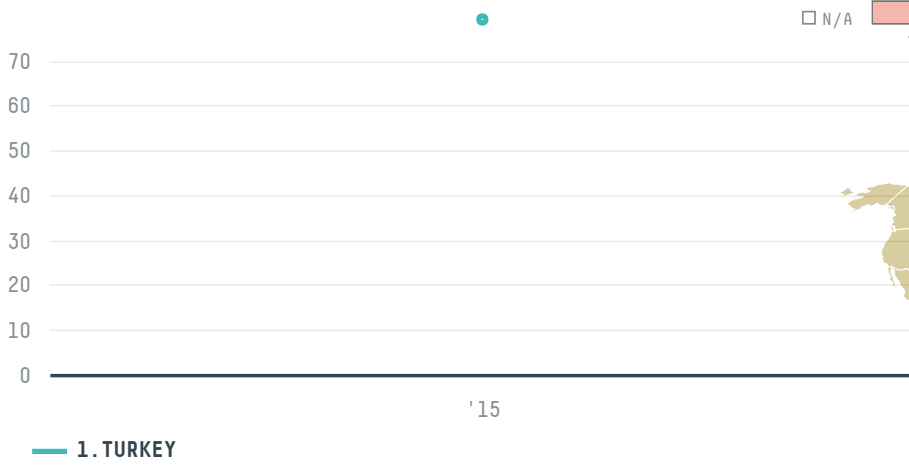

TOP DESTINATION COUNTRIES OF COFFEE IMPORTED BY KUZEBY KURUKAHVECILIK SAN.VE TIC. LTD.STI.':