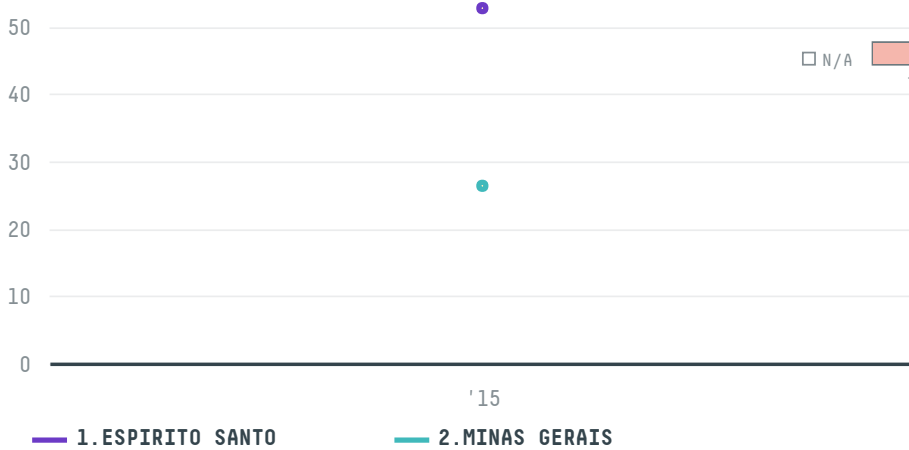

TOP DESTINATION COUNTRIES OF COFFEE IMPORTED BY KUZEBY KURUKAHVECILIK SAN.VE TIC. LTD.STI.':