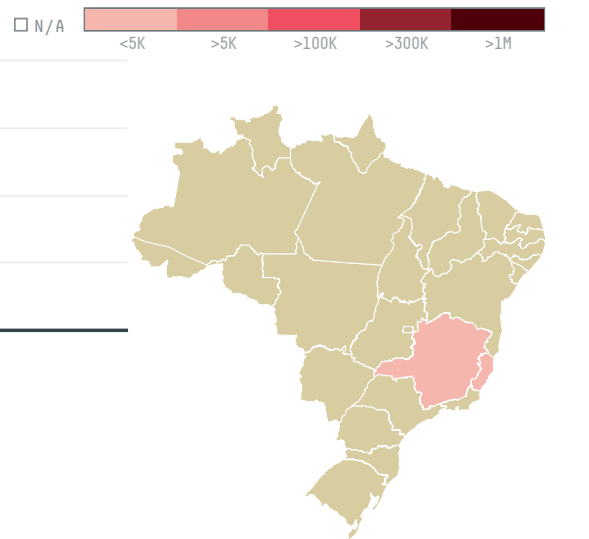

TOP DESTINATION COUNTRIES OF COFFEE IMPORTED BY KUZEBY KURUKAHVECILIK SAN.VE TIC. LTD.STI.':