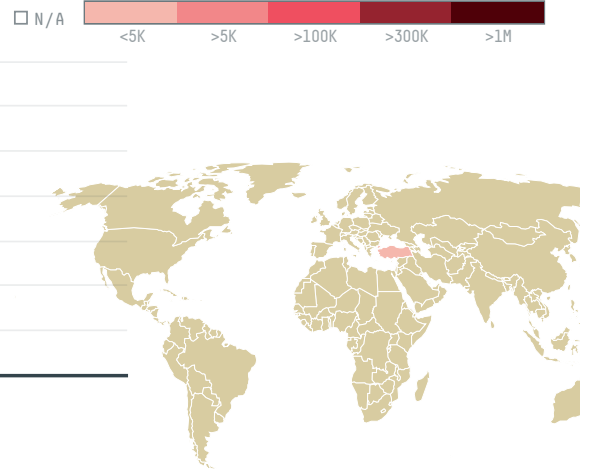

TOP DESTINATION COUNTRIES OF COFFEE IMPORTED BY KUZEBY KURUKAHVECILIK SAN.VE TIC. LTD.STI.':