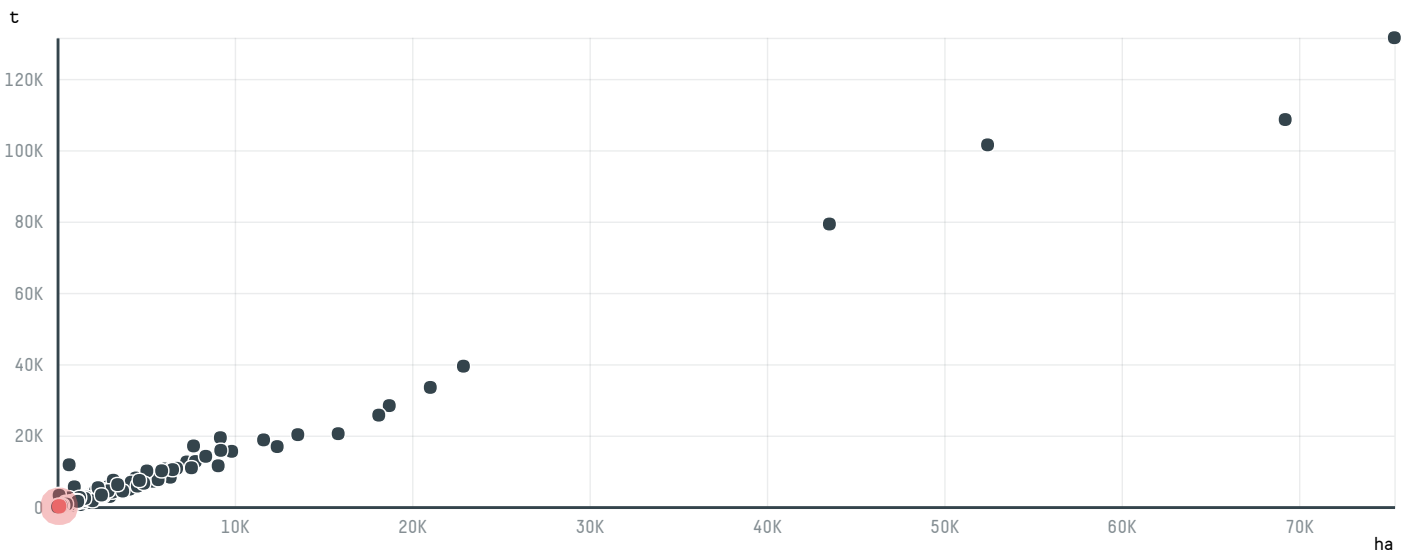

## KUZEYBEY KURUKAHVECILIK SAN.VE TIC. LTD.STI.

ACTIVITY      COMMODITY      COUNTRY      YEAR  
**Importer**      **Coffee**      **Brazil**      **2017**

KUZEYBEY KURUKAHVECILIK SAN.VE TIC. LTD.STI. was the 560th largest importer of coffee from BRAZIL in 2017, accounting for 158 tons. This is a 500% increase vs the previous year. As an importer, KUZEYBEY KURUKAHVECILIK SAN.VE TIC. LTD.STI. sources from 2 municipalities, or 0% of the coffee production municipalities. The main destination of the coffee imported by KUZEYBEY KURUKAHVECILIK SAN.VE TIC. LTD.STI. is TURKEY, accounting for 100% of the total.

### TOP DESTINATION COUNTRIES OF COFFEE IMPORTED BY KUZEYBEY KURUKAHVECILIK SAN.VE TIC. LTD.STI. :

□ N/A      <5K      >5K      >100K      >300K      >1M

COMPARING COMPANIES IMPORTING COFFEE FROM BRAZIL IN 2017