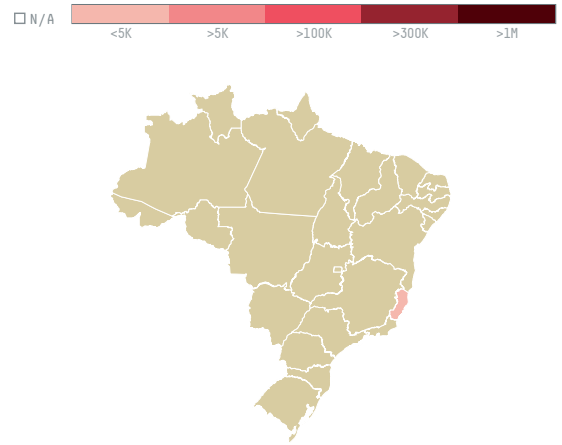

## KUZEYBEY KURUKAHVECILIK SAN.VE TIC. LTD.STI.

ACTIVITY      COMMODITY      COUNTRY      YEAR  
**Importer**      **Coffee**      **Brazil**      **2017**

KUZEYBEY KURUKAHVECILIK SAN.VE TIC. LTD.STI. was the 560th largest importer of coffee from BRAZIL in 2017, accounting for 158 tons. This is a 500% increase vs the previous year. As an importer, KUZEYBEY KURUKAHVECILIK SAN.VE TIC. LTD.STI. sources from 2 municipalities, or 0% of the coffee production municipalities. The main destination of the coffee imported by KUZEYBEY KURUKAHVECILIK SAN.VE TIC. LTD.STI. is TURKEY, accounting for 100% of the total.

### TOP DESTINATION COUNTRIES OF COFFEE IMPORTED BY KUZEYBEY KURUKAHVECILIK SAN.VE TIC. LTD.STI. :

□ N/A      <5K      >5K      >100K      >300K      >1M

COMPARING COMPANIES IMPORTING COFFEE FROM BRAZIL IN 2017