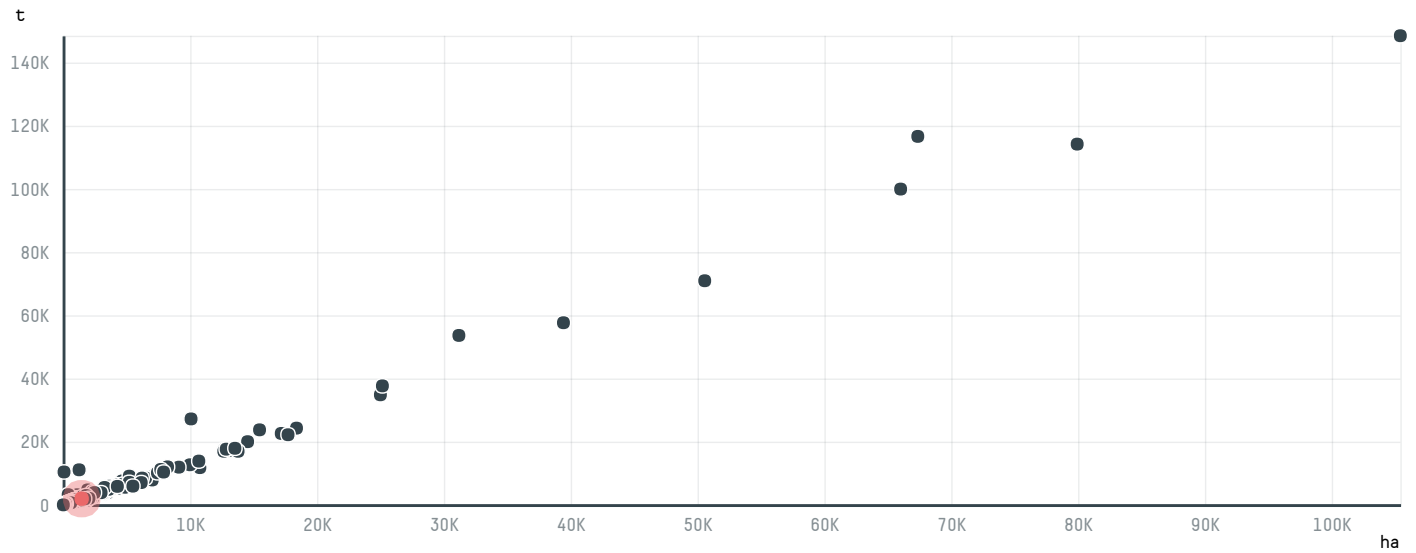

trase

ERKA ITHALAT IHRACAT LIMITED

ACTIVITY: **Importer**
COMMODITY: **Coffee**
COUNTRY: **Brazil**
YEAR: **2015**

ERKA ITHALAT IHRACAT LIMITED was the 114th largest importer of coffee from BRAZIL in 2015, accounting for 2 thousand tons. As an importer, ERKA ITHALAT IHRACAT LIMITED sources from 8 municipalities, or 1% of the coffee production municipalities. The main destination of the coffee imported by ERKA ITHALAT IHRACAT LIMITED is TURKEY, accounting for 100% of the total.

TOP DESTINATION COUNTRIES OF COFFEE IMPORTED BY ERKA ITHALAT IHRACAT LIMITED:

COMPARING COMPANIES IMPORTING COFFEE FROM BRAZIL IN 2015

Trase is a partnership between

In collaboration with

and many other organizations and individuals.