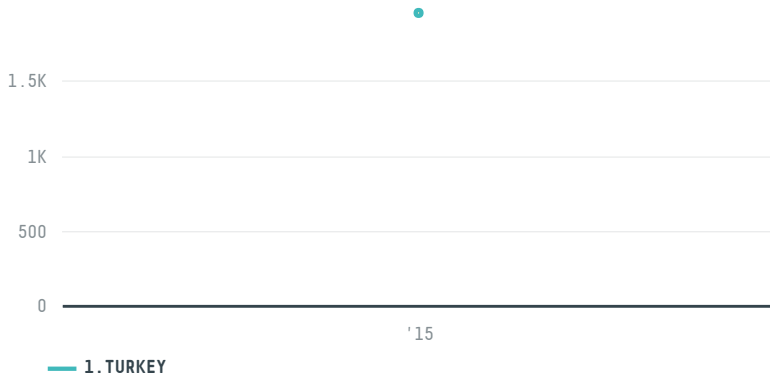

TOP DESTINATION COUNTRIES OF COFFEE IMPORTED BY ERKA ITHALAT IHRACAT LIMITED: