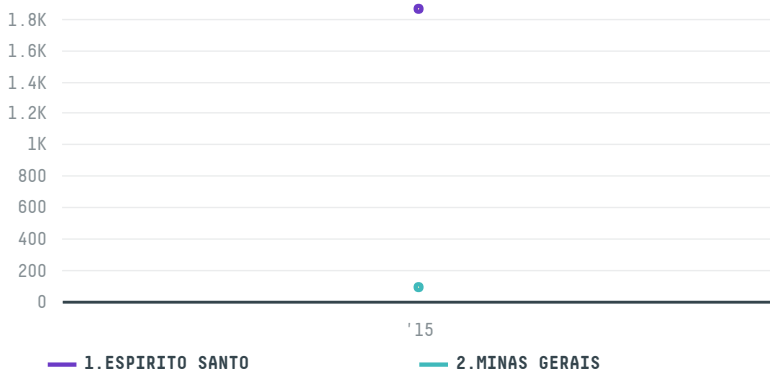

TOP DESTINATION COUNTRIES OF COFFEE IMPORTED BY ERKA ITHALAT IHRACAT LIMITED: