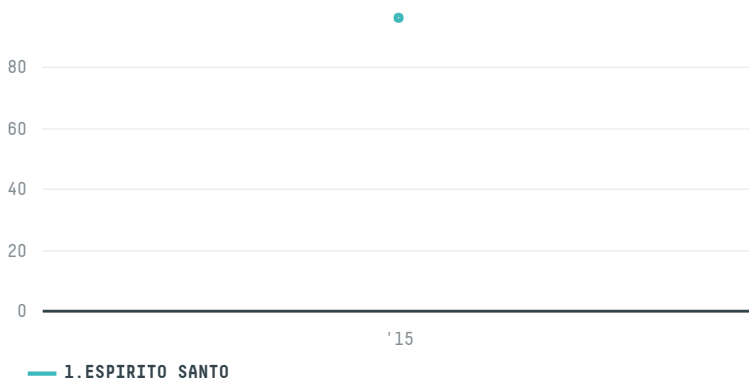

TOP DESTINATION COUNTRIES OF COFFEE IMPORTED BY WAIL AL HADDAD AND HIS PARTNERS: