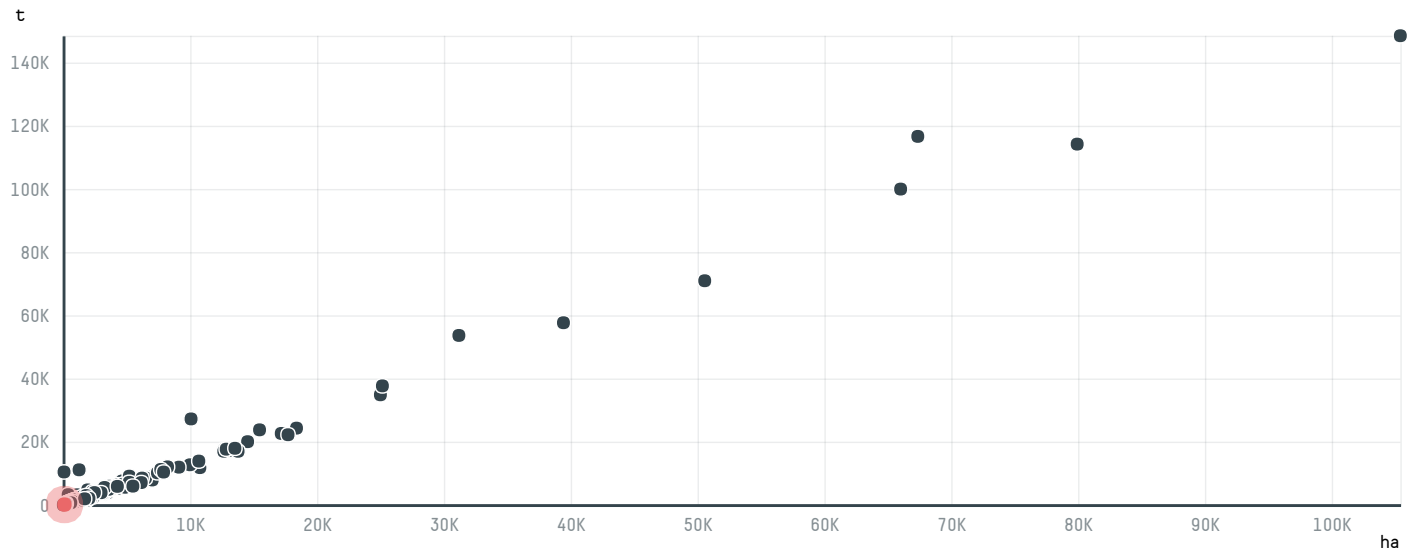

COMPARING COMPANIES IMPORTING COFFEE FROM BRAZIL IN 2015

Trase is a partnership between

In collaboration with

and many other organizations and individuals.

Donors

[Terms of Use](#) · [Privacy policy](#) · [Cookie policy](#) · [Contact us](#)