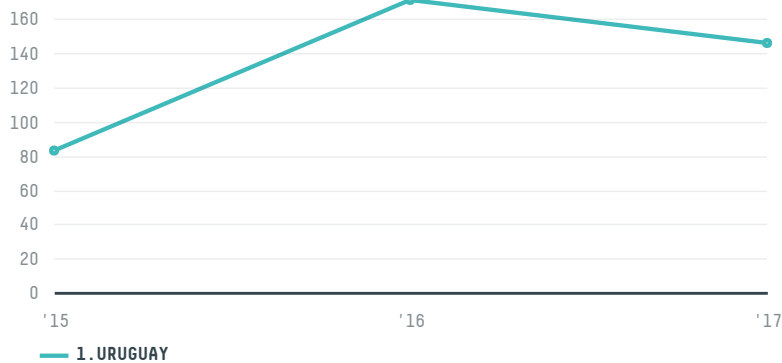

TOP DESTINATION COUNTRIES OF COFFEE IMPORTED BY INDUSTRIAS BAHIA S.A.: