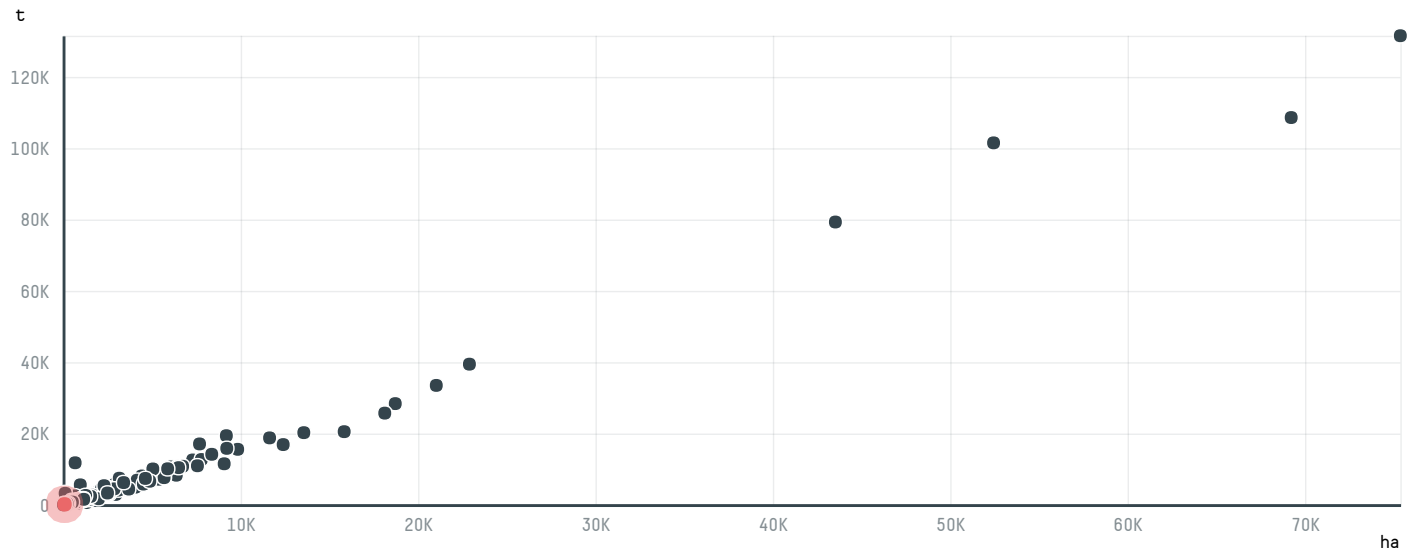

trase

INDUSTRIAS BAHIA S.A.

ACTIVITY: **Importer**
COMMODITY: **Coffee**
COUNTRY: **Brazil**
YEAR: **2017**

INDUSTRIAS BAHIA S.A. was the 599th largest importer of coffee from BRAZIL in 2017, accounting for 146 tons. This is a 15% decrease vs the previous year. As an importer, INDUSTRIAS BAHIA S.A. sources from 3 municipalities, or 0% of the coffee production municipalities. The main destination of the coffee imported by INDUSTRIAS BAHIA S.A. is URUGUAY, accounting for 100% of the total.

TOP DESTINATION COUNTRIES OF COFFEE IMPORTED BY INDUSTRIAS BAHIA S.A.:

COMPARING COMPANIES IMPORTING COFFEE FROM BRAZIL IN 2017

Trase is a partnership between

In collaboration with

and many other organizations and individuals.