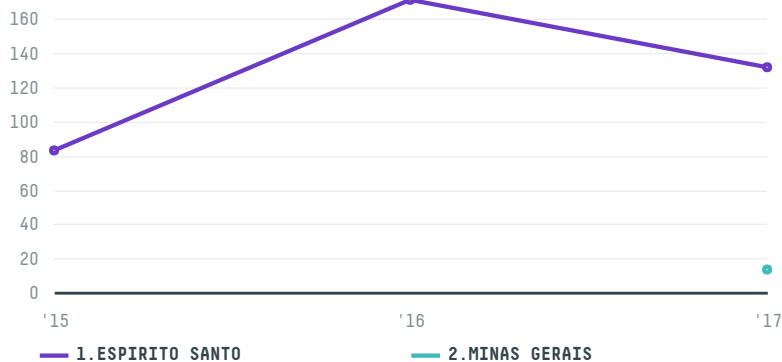

TOP DESTINATION COUNTRIES OF COFFEE IMPORTED BY INDUSTRIAS BAHIA S.A.: