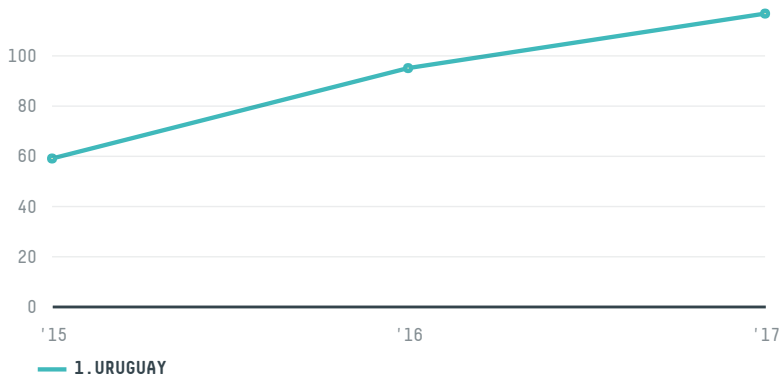

TOP DESTINATION COUNTRIES OF COFFEE IMPORTED BY DISGAL S.A.: