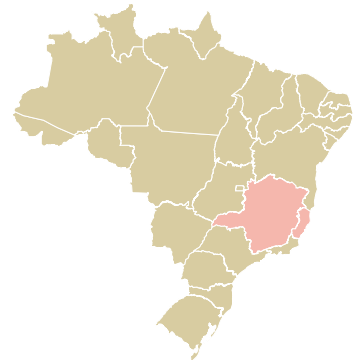

## DISGAL S.A.

ACTIVITY: **Importer**  
COMMODITY: **Coffee**  
COUNTRY: **Brazil**  
YEAR: **2017**

DISGAL S.A. was the 645th largest importer of coffee from BRAZIL in 2017, accounting for 116 tons. This is a 23% increase vs the previous year. As an importer, DISGAL S.A. sources from 3 municipalities, or 0% of the coffee production municipalities. The main destination of the coffee imported by DISGAL S.A. is URUGUAY, accounting for 100% of the total.

### TOP DESTINATION COUNTRIES OF COFFEE IMPORTED BY DISGAL S.A.:

Trase is a partnership between

In collaboration with

and many other organizations and individuals.

Donors

[Terms of Use](#) · [Privacy policy](#) · [Cookie policy](#) · [Contact us](#)