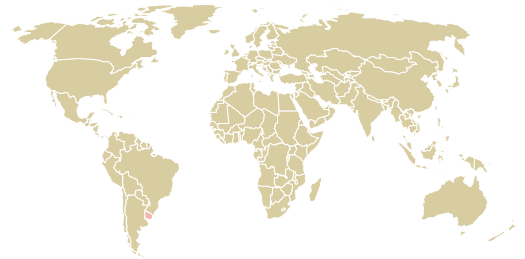

# trase

## DISGAL S.A.

ACTIVITY: **Importer**  
COMMODITY: **Coffee**  
COUNTRY: **Brazil**  
YEAR: **2017**

DISGAL S.A. was the 645th largest importer of coffee from BRAZIL in 2017, accounting for 116 tons. This is a 23% increase vs the previous year. As an importer, DISGAL S.A. sources from 3 municipalities, or 0% of the coffee production municipalities. The main destination of the coffee imported by DISGAL S.A. is URUGUAY, accounting for 100% of the total.

### TOP DESTINATION COUNTRIES OF COFFEE IMPORTED BY DISGAL S.A.:

Trase is a partnership between

In collaboration with

and many other organizations and individuals.

Donors

[Terms of Use](#) · [Privacy policy](#) · [Cookie policy](#) · [Contact us](#)