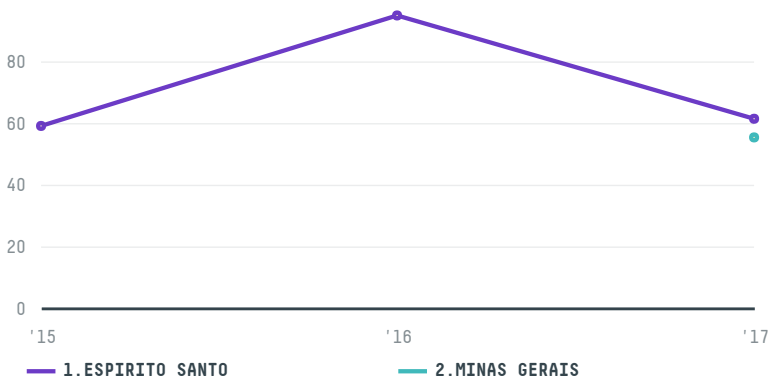

TOP DESTINATION COUNTRIES OF COFFEE IMPORTED BY DISGAL S.A.: