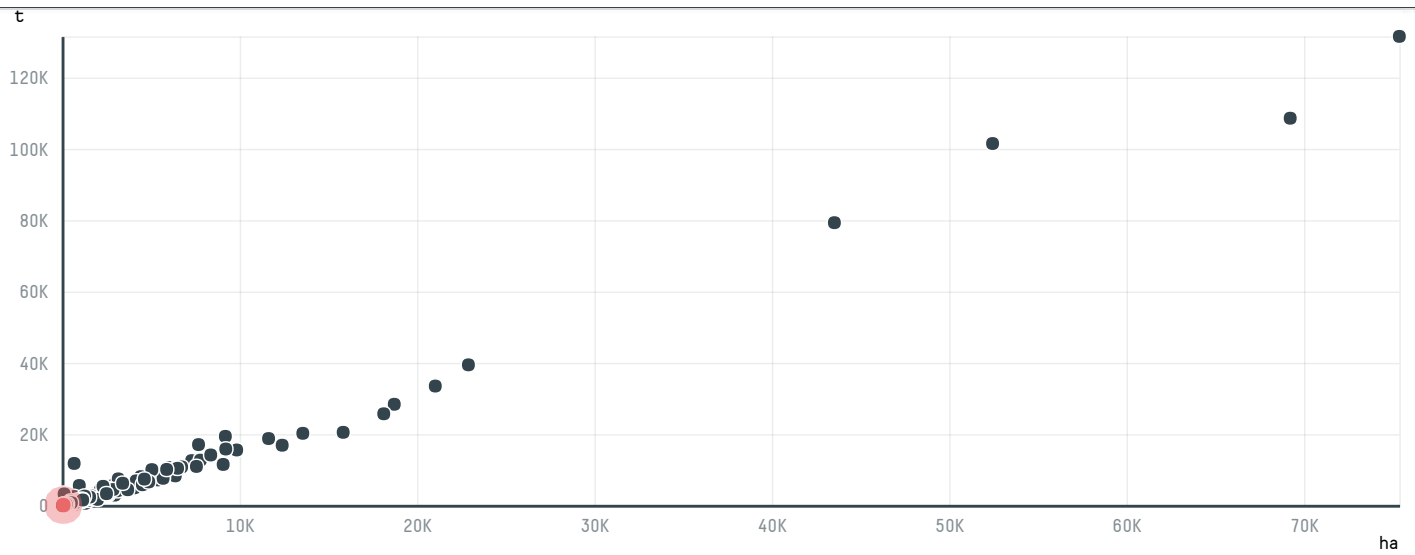

# trase

## DISGAL S.A.

ACTIVITY: **Importer**  
COMMODITY: **Coffee**  
COUNTRY: **Brazil**  
YEAR: **2017**

DISGAL S.A. was the 645th largest importer of coffee from BRAZIL in 2017, accounting for 116 tons. This is a 23% increase vs the previous year. As an importer, DISGAL S.A. sources from 3 municipalities, or 0% of the coffee production municipalities. The main destination of the coffee imported by DISGAL S.A. is URUGUAY, accounting for 100% of the total.

### TOP DESTINATION COUNTRIES OF COFFEE IMPORTED BY DISGAL S.A.:

Trase is a partnership between

In collaboration with

and many other organizations and individuals.

Donors

[Terms of Use](#) · [Privacy policy](#) · [Cookie policy](#) · [Contact us](#)