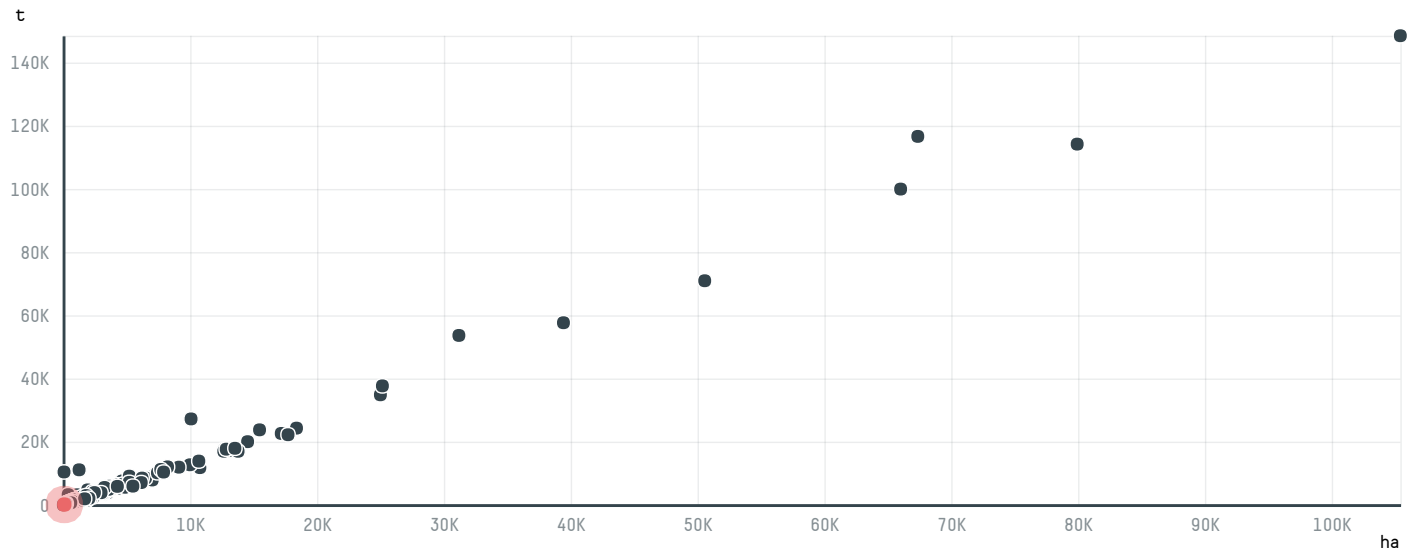

trase

OLABI OGULLARIGIDAICHVE DISH TIJARET

ACTIVITY: **Importer**
COMMODITY: **Coffee**
COUNTRY: **Brazil**
YEAR: **2015**

OLABI OGULLARIGIDAICHVE DISH TIJARET was the 771st largest importer of coffee from BRAZIL in 2015, accounting for 106 tons. As an importer, OLABI OGULLARIGIDAICHVE DISH TIJARET sources from 1 municipalities, or 0% of the coffee production municipalities. The main destination of the coffee imported by OLABI OGULLARIGIDAICHVE DISH TIJARET is TURKEY, accounting for 100% of the total.

TOP DESTINATION COUNTRIES OF COFFEE IMPORTED BY OLABI OGULLARIGIDAICHVE DISH TIJARET:

COMPARING COMPANIES IMPORTING COFFEE FROM BRAZIL IN 2015

Trase is a partnership between

In collaboration with

and many other organizations and individuals.