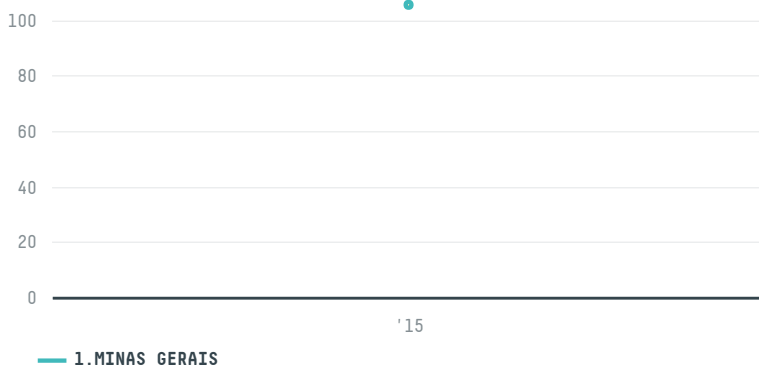

TOP DESTINATION COUNTRIES OF COFFEE IMPORTED BY OLABI OGULLARIGIDAICHVE DISH TIJARET: