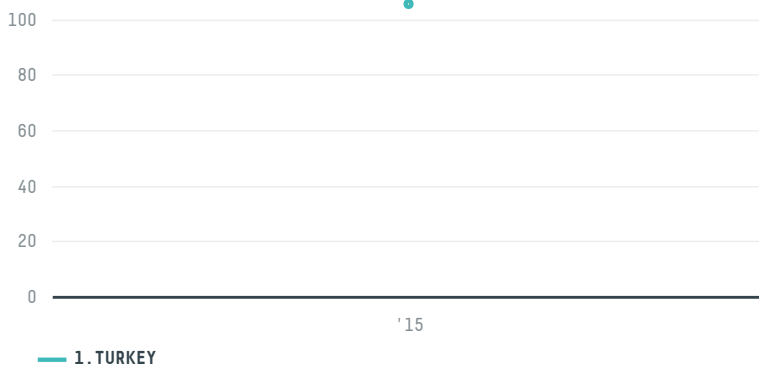

TOP DESTINATION COUNTRIES OF COFFEE IMPORTED BY OLABI OGULLARIGIDAICHVE DISH TIJARET: