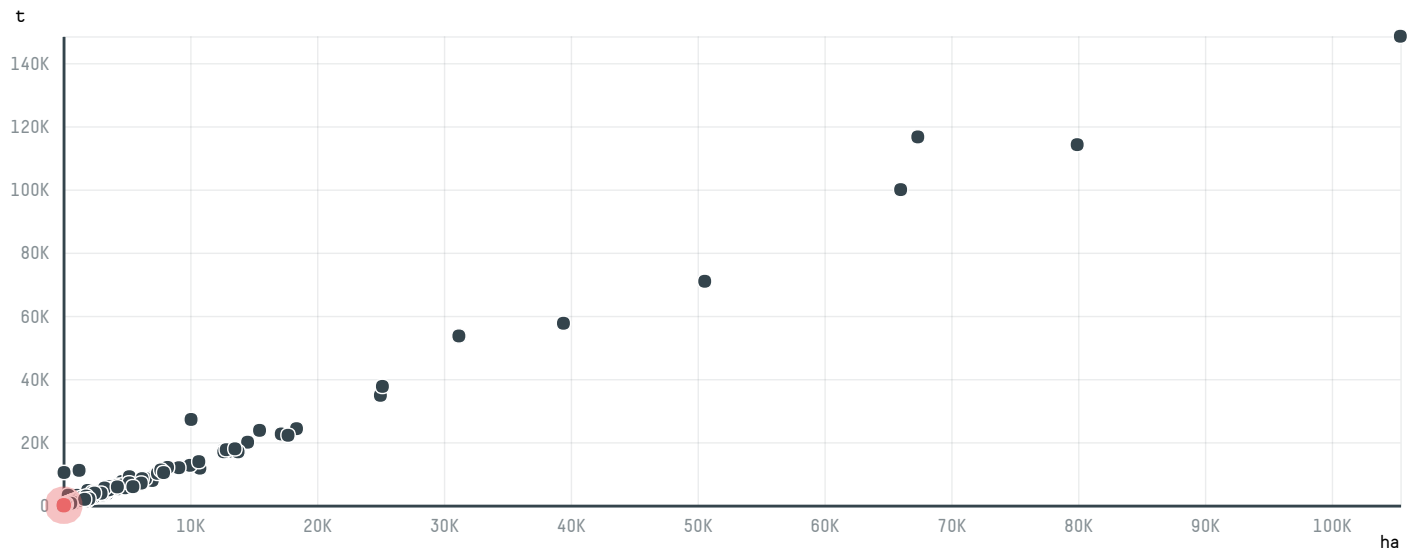

COMPARING COMPANIES IMPORTING COFFEE FROM BRAZIL IN 2015

Trase is a partnership between

In collaboration with

and many other organizations and individuals.

Donors

[Terms of Use](#) · [Privacy policy](#) · [Cookie policy](#) · [Contact us](#)