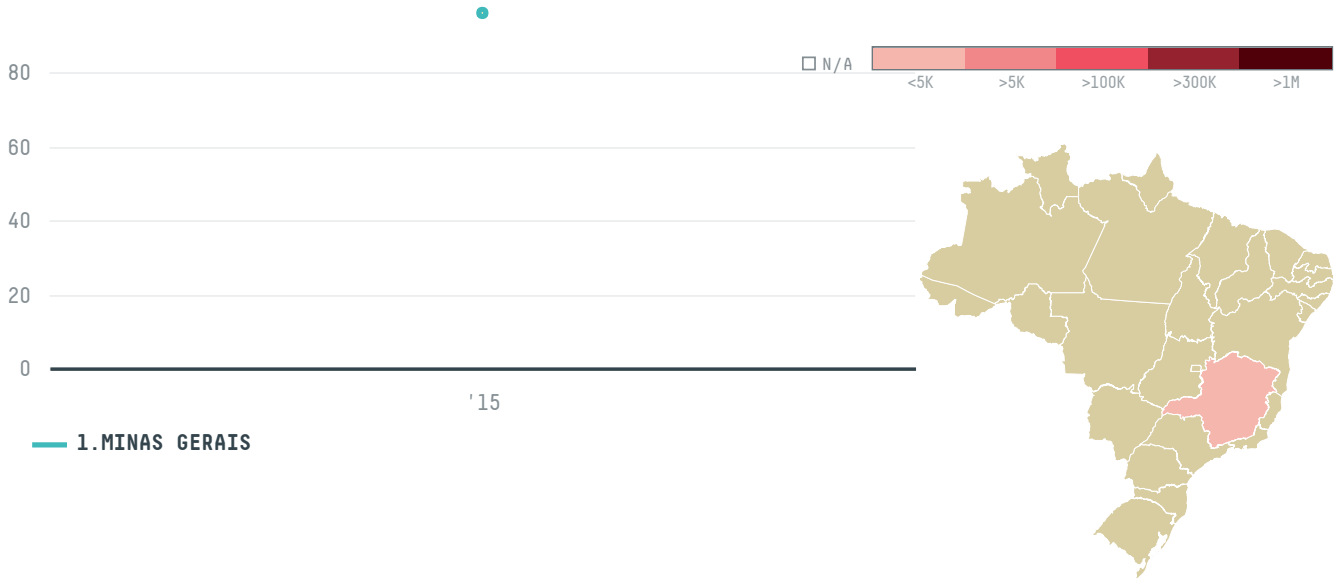

Trase is a partnership between

In collaboration with

and many other organizations

Donors

This website uses cookies to provide you with an improved user experience. By continuing to browse this site, you consent to the use of cookies and similar technologies. Please visit our [privacy policy](#) for further details.

I AGREE