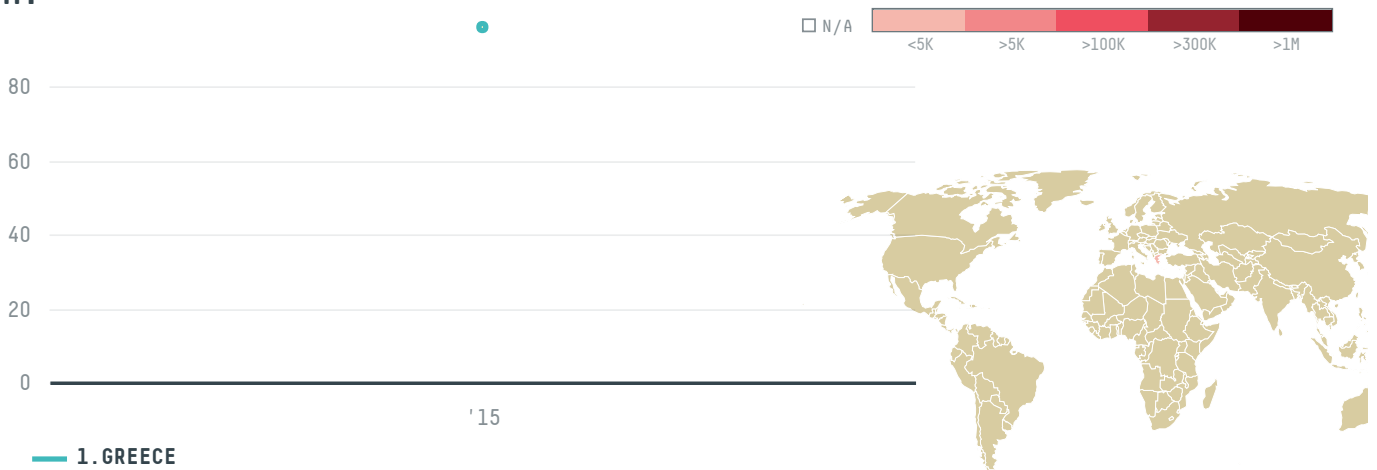

TOP DESTINATION COUNTRIES OF COFFEE IMPORTED BY ECOM AGROINDUSTRIAL CORP. S.A:

This website uses cookies to provide you with an improved user experience. By continuing to browse this site, you consent to the use of cookies and similar technologies. Please visit our [privacy policy](#) for further details.

I AGREE