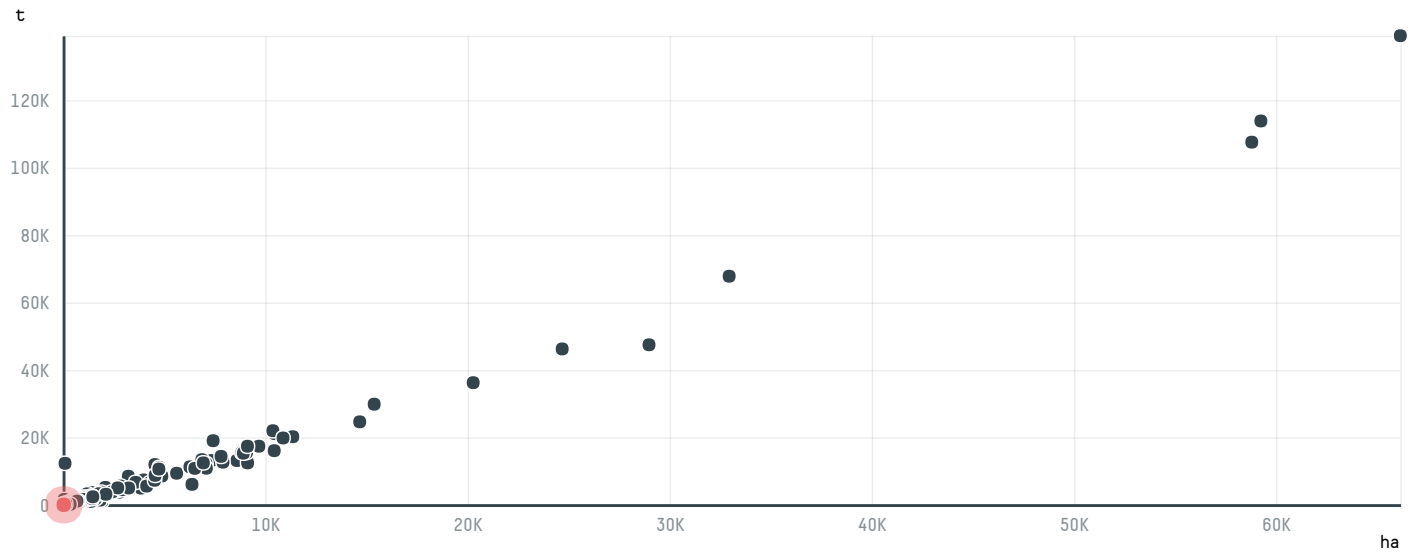

COMPARING COMPANIES IMPORTING COFFEE FROM BRAZIL IN 2016

Trase is a partnership between

In collaboration with

and many other organizations and individuals.

Donors

[Terms of Use](#) · [Privacy policy](#) · [Cookie policy](#) · [Contact us](#)