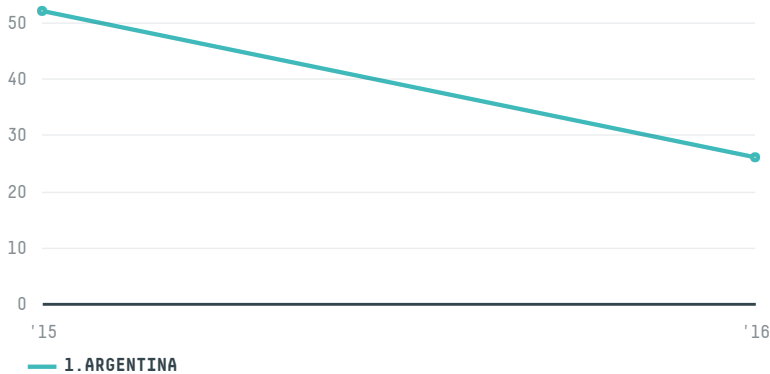

TOP DESTINATION COUNTRIES OF COFFEE IMPORTED BY EPIFANIO JIMENEZ E HIJOS S.A: