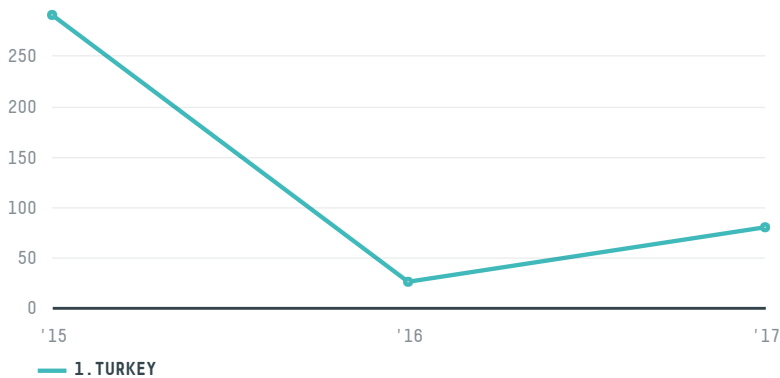

TOP DESTINATION COUNTRIES OF COFFEE IMPORTED BY UME FOREIGN TRADE LTD CO: