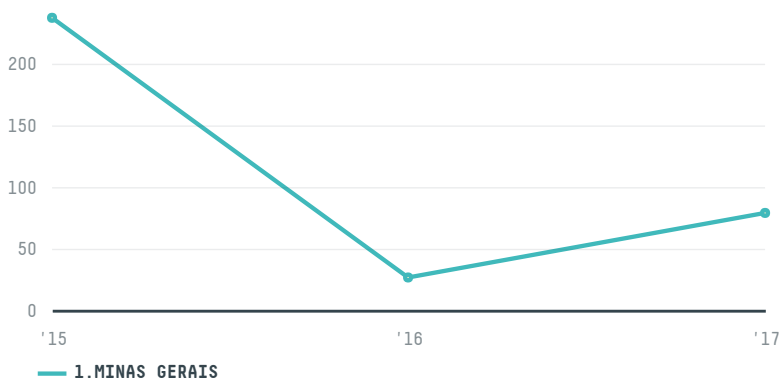

TOP DESTINATION COUNTRIES OF COFFEE IMPORTED BY UME FOREIGN TRADE LTD CO: