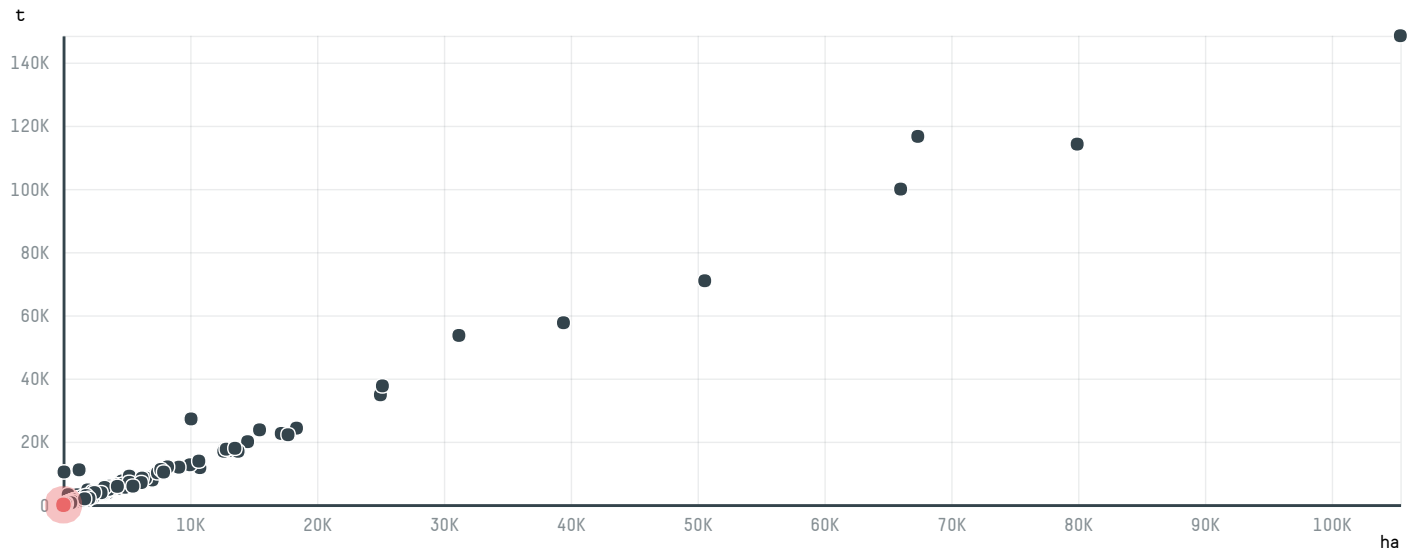

trase

AL HOMAIZI FOOD INDUSTRIES CO

ACTIVITY: **Importer**
COMMODITY: **Coffee**
COUNTRY: **Brazil**
YEAR: **2015**

AL HOMAIZI FOOD INDUSTRIES CO was the 1426th largest importer of coffee from BRAZIL in 2015, accounting for 19 tons. As an importer, AL HOMAIZI FOOD INDUSTRIES CO sources from 1 municipalities, or 0% of the coffee production municipalities. The main destination of the coffee imported by AL HOMAIZI FOOD INDUSTRIES CO is KUWAIT, accounting for 100% of the total.

TOP DESTINATION COUNTRIES OF COFFEE IMPORTED BY AL HOMAIZI FOOD INDUSTRIES CO:

COMPARING COMPANIES IMPORTING COFFEE FROM BRAZIL IN 2015

Trase is a partnership between

In collaboration with

and many other organizations and individuals.