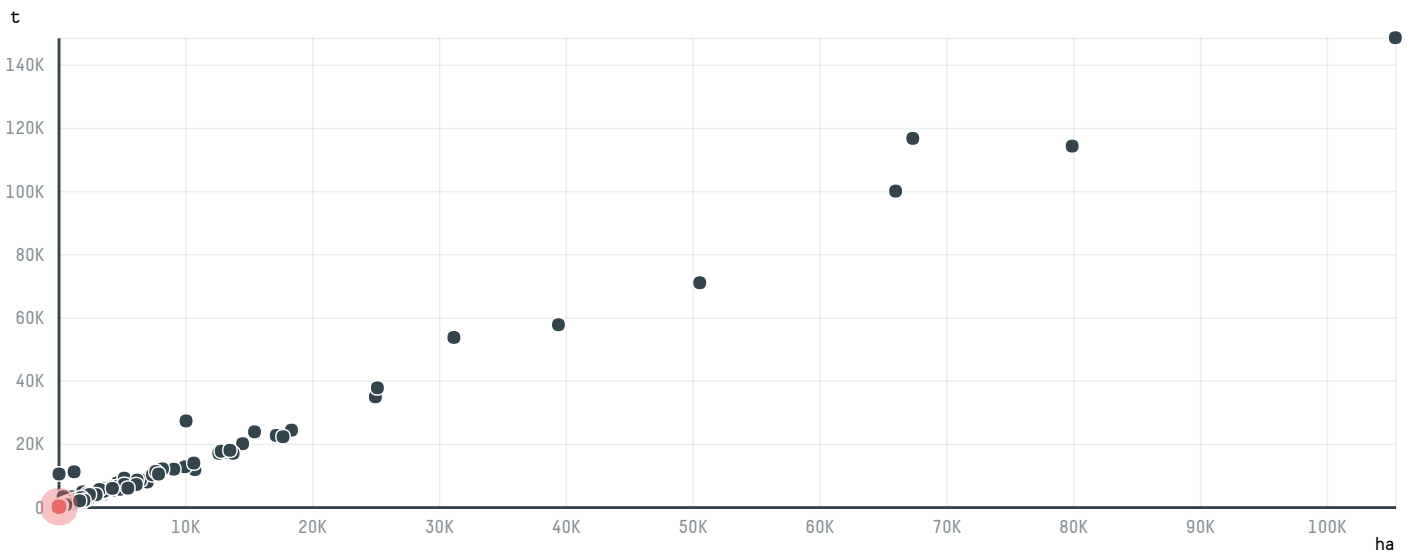

COMPARING COMPANIES IMPORTING COFFEE FROM BRAZIL IN 2015

Trase is a partnership between

In collaboration with

and many other organizations and individuals.

Donors

[Terms of Use](#) · [Privacy policy](#) · [Cookie policy](#) · [Contact us](#)

This website uses cookies to provide you with an improved user experience. By continuing to browse this site, you consent to the use of cookies and similar technologies. Please visit our [privacy policy](#) for further details.

I AGREE