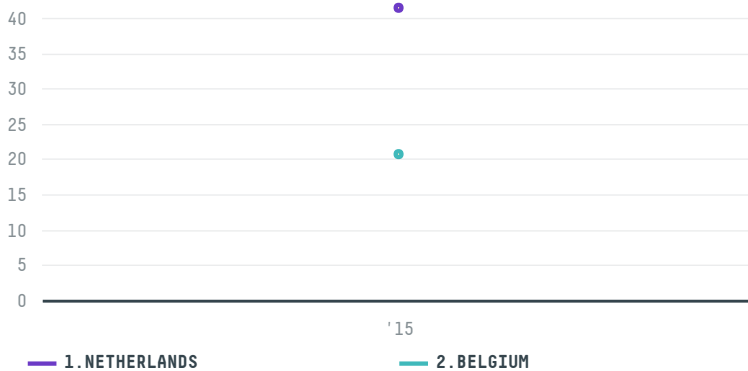

TOP DESTINATION COUNTRIES OF COFFEE IMPORTED BY ECOM AGROINDUSTRIAL CORP. S.A. :