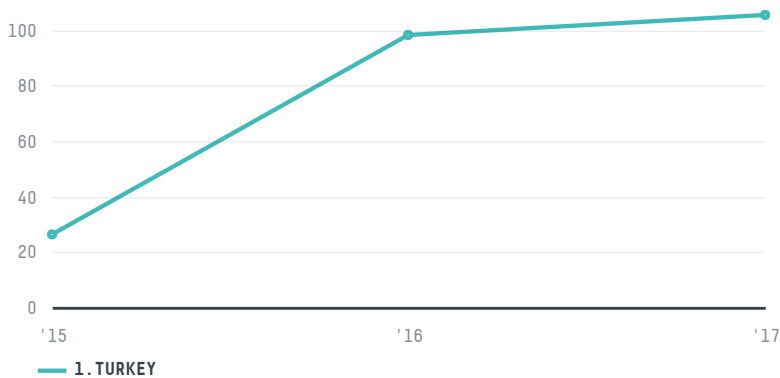

TOP DESTINATION COUNTRIES OF COFFEE IMPORTED BY VENTO TRADING LTD.: