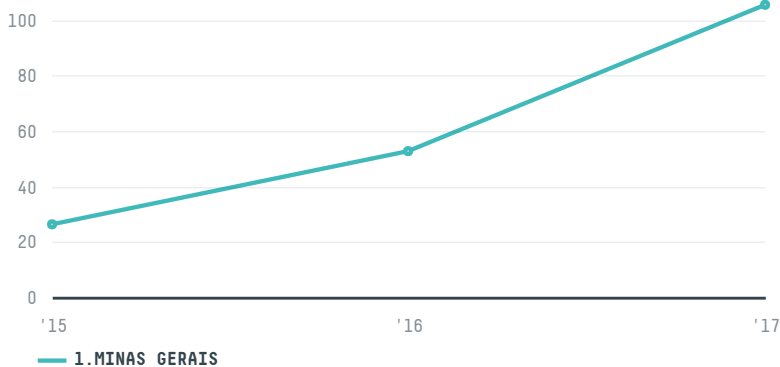

TOP DESTINATION COUNTRIES OF COFFEE IMPORTED BY VENTO TRADING LTD.: