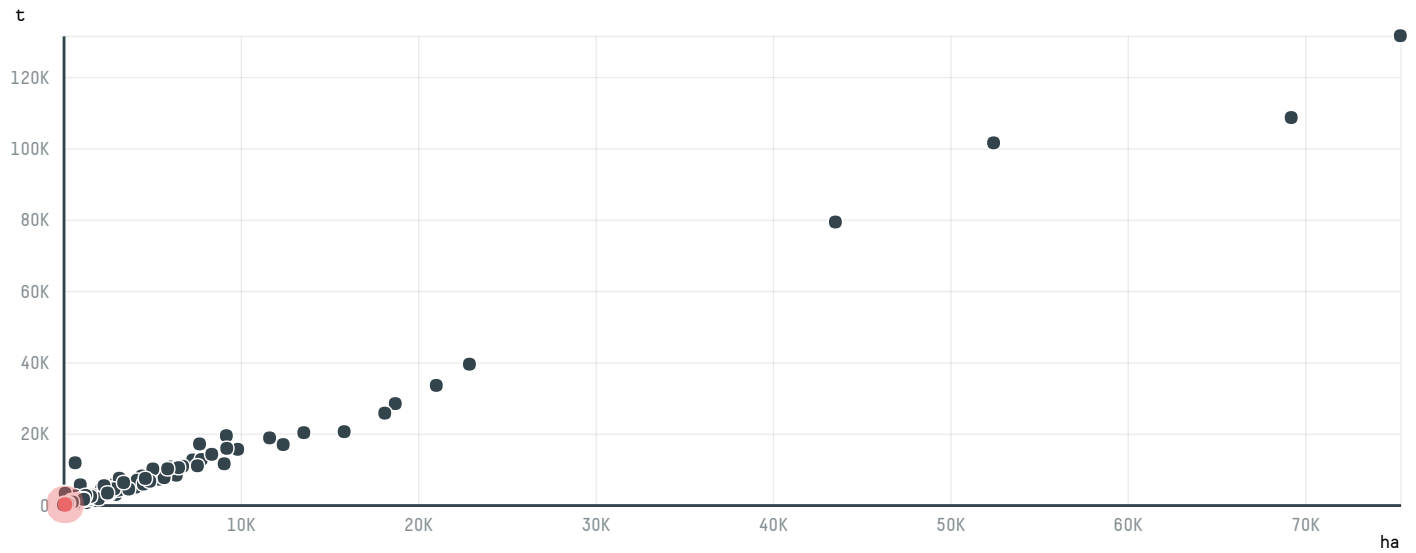

COMPARING COMPANIES IMPORTING COFFEE FROM BRAZIL IN 2017

Trase is a partnership between

In collaboration with

and many other organizations and individuals.

Donors

[Terms of Use](#) · [Privacy policy](#) · [Cookie policy](#) · [Contact us](#)