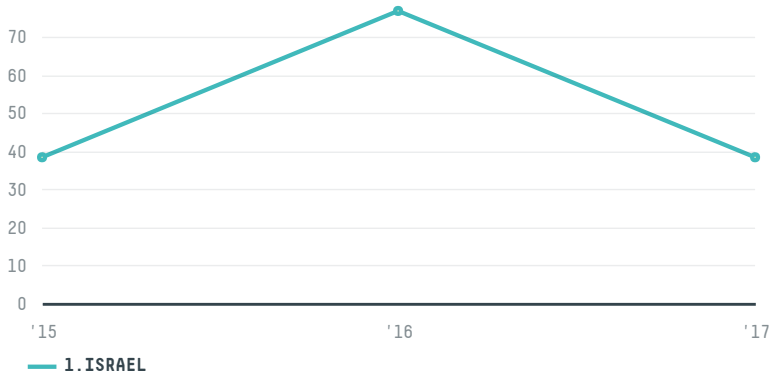

TOP DESTINATION COUNTRIES OF COFFEE IMPORTED BY AL SAYED TRADING CO: