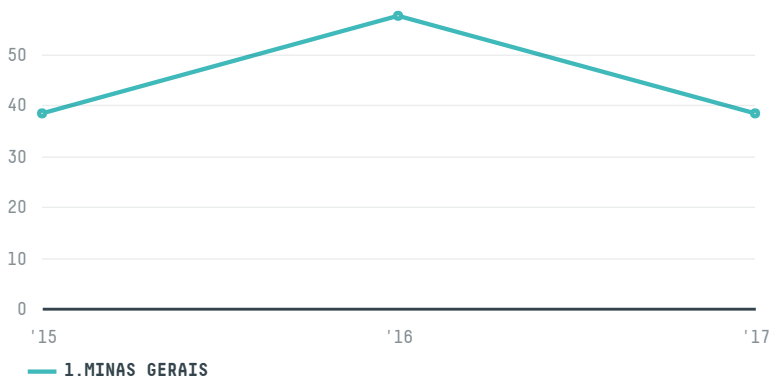

trase

AL SAYED TRADING CO

ACTIVITY: **Importer**
COMMODITY: **Coffee**
COUNTRY: **Brazil**
YEAR: **2017**

AL SAYED TRADING CO was the 1011th largest importer of coffee from BRAZIL in 2017, accounting for 38 tons. This is a 50% decrease vs the previous year. As an importer, AL SAYED TRADING CO sources from 2 municipalities, or 0% of the coffee production municipalities. The main destination of the coffee imported by AL SAYED TRADING CO is ISRAEL, accounting for 100% of the total.

TOP DESTINATION COUNTRIES OF COFFEE IMPORTED BY AL SAYED TRADING CO:

COMPARING COMPANIES IMPORTING COFFEE FROM BRAZIL IN 2017

Trase is a partnership between

In collaboration with

and many other organizations and individuals.