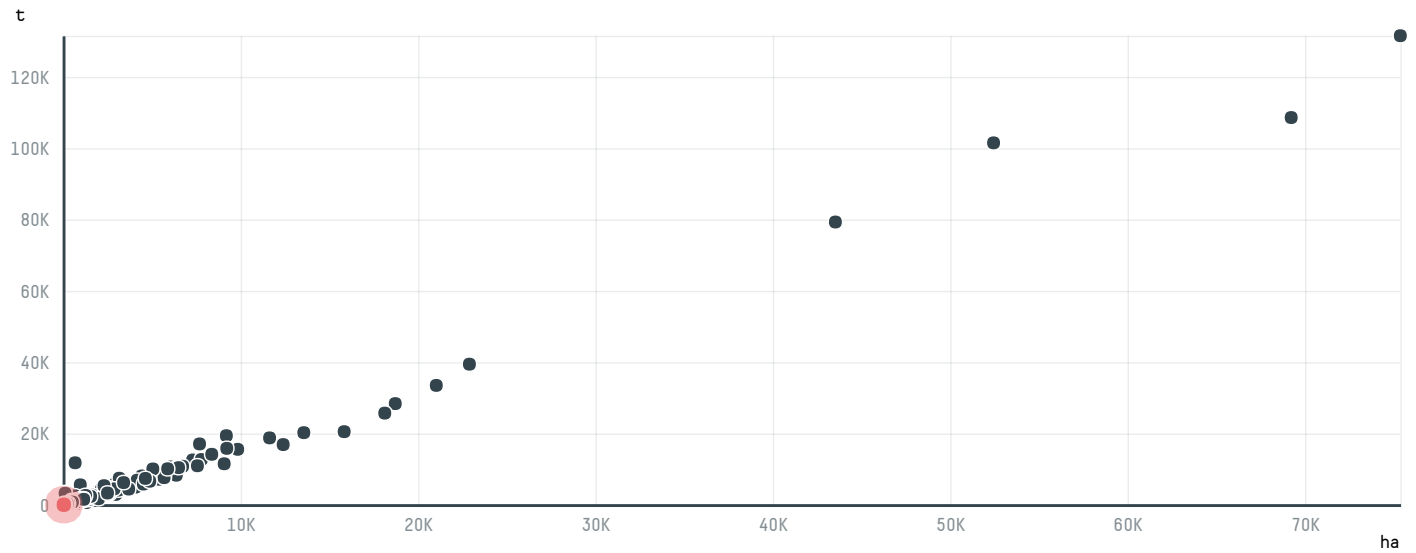

trase

AL SAYED TRADING CO

ACTIVITY: **Importer**
COMMODITY: **Coffee**
COUNTRY: **Brazil**
YEAR: **2017**

AL SAYED TRADING CO was the 1011th largest importer of coffee from BRAZIL in 2017, accounting for 38 tons. This is a 50% decrease vs the previous year. As an importer, AL SAYED TRADING CO sources from 2 municipalities, or 0% of the coffee production municipalities. The main destination of the coffee imported by AL SAYED TRADING CO is ISRAEL, accounting for 100% of the total.

TOP DESTINATION COUNTRIES OF COFFEE IMPORTED BY AL SAYED TRADING CO:

COMPARING COMPANIES IMPORTING COFFEE FROM BRAZIL IN 2017

Trase is a partnership between

In collaboration with

and many other organizations and individuals.