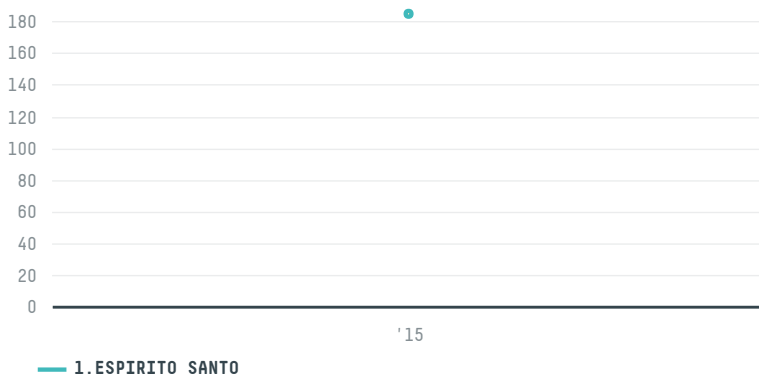

TOP DESTINATION COUNTRIES OF COFFEE IMPORTED BY SERTTASLAR DIS TICARET A.S.: