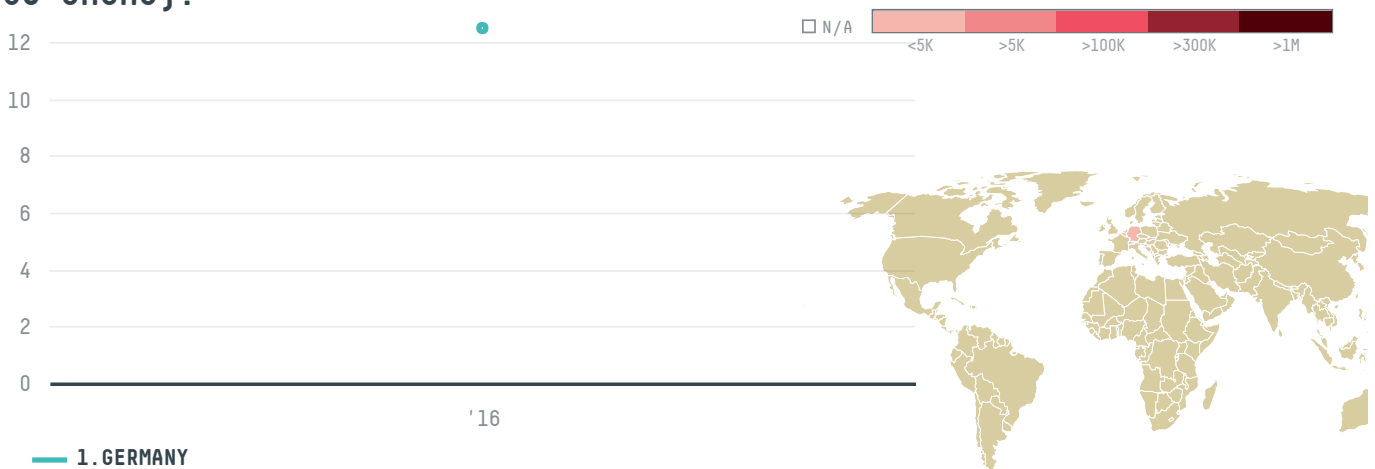

TCHIBO GMBH (S-28121-AF -208 SACAS)

ACTIVITY

Importer

COMMODITY

Coffee

COUNTRY

Brazil

YEAR

2016

TCHIBO GMBH (S-28121-AF -208 SACAS) was the 1111th largest importer of coffee from BRAZIL in 2016, accounting for 12 tons. As an importer, TCHIBO GMBH (S-28121-AF -208 SACAS) sources from 1 municipalities, or 0% of the coffee production municipalities. The main destination of the coffee imported by TCHIBO GMBH (S-28121-AF -208 SACAS) is GERMANY, accounting for 100% of the total.

TOP DESTINATION COUNTRIES OF COFFEE IMPORTED BY TCHIBO GMBH (S-28121-AF -208 SACAS):