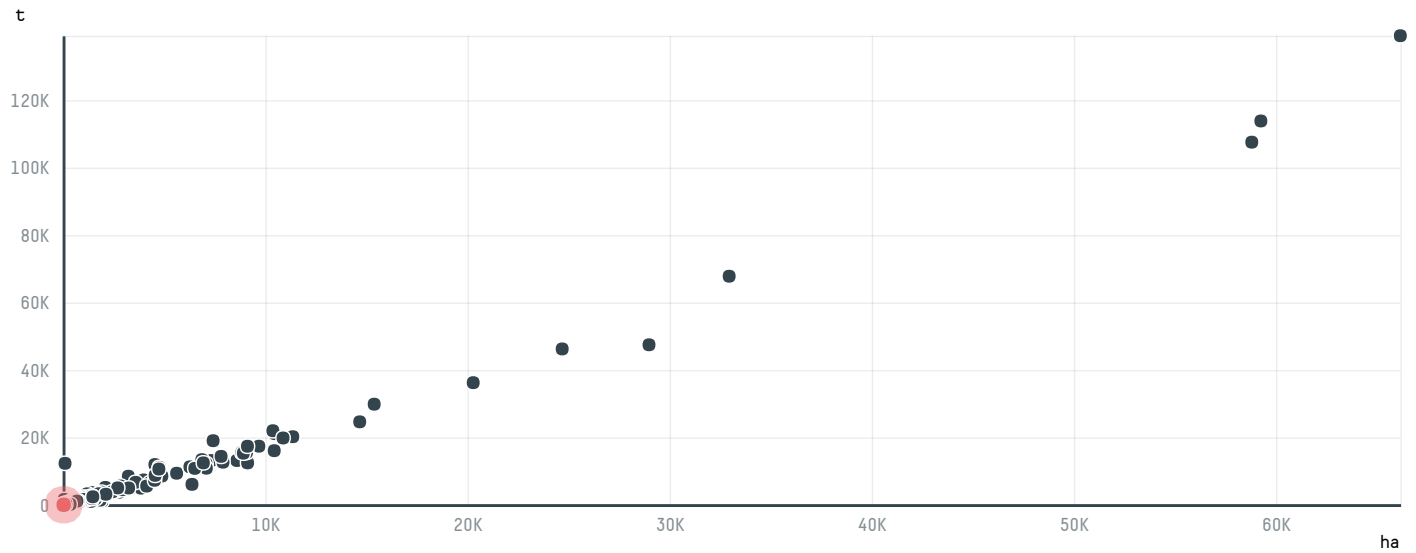

COMPARING COMPANIES IMPORTING COFFEE FROM BRAZIL IN 2016

Trase is a partnership between

In collaboration with

and many other organizations and individuals.

Donors

[Terms of Use](#) · [Privacy policy](#) · [Cookie policy](#) · [Contact us](#)