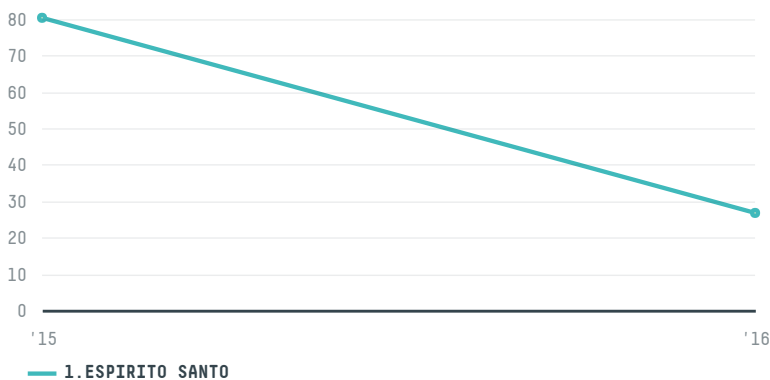

TOP DESTINATION COUNTRIES OF COFFEE IMPORTED BY PROD. ALIMENTICIOS FM SRL: