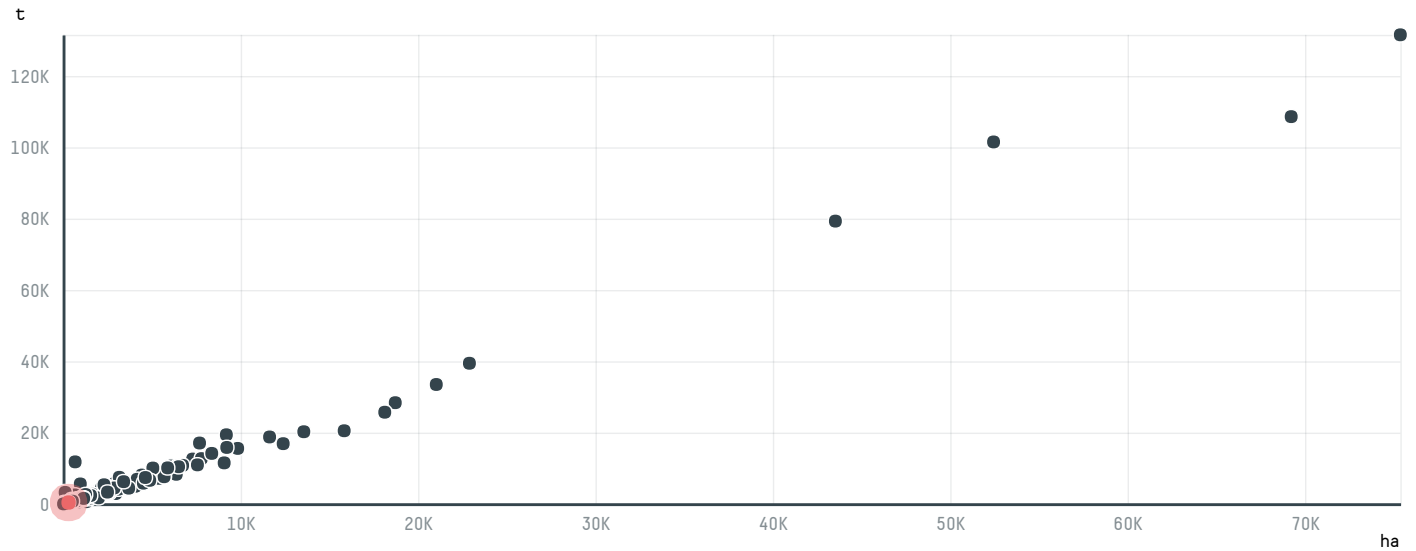

trase

RAFIC ABI NASR

ACTIVITY: **Importer**
COMMODITY: **Coffee**
COUNTRY: **Brazil**
YEAR: **2017**

RAFIC ABI NASR was the 300th largest importer of coffee from BRAZIL in 2017, accounting for 403 tons. This is a 9% decrease vs the previous year. As an importer, RAFIC ABI NASR sources from 6 municipalities, or 1% of the coffee production municipalities. The main destination of the coffee imported by RAFIC ABI NASR is LEBANON, accounting for 100% of the total.

TOP DESTINATION COUNTRIES OF COFFEE IMPORTED BY RAFIC ABI NASR:

COMPARING COMPANIES IMPORTING COFFEE FROM BRAZIL IN 2017

Trase is a partnership between

In collaboration with

and many other organizations and individuals.