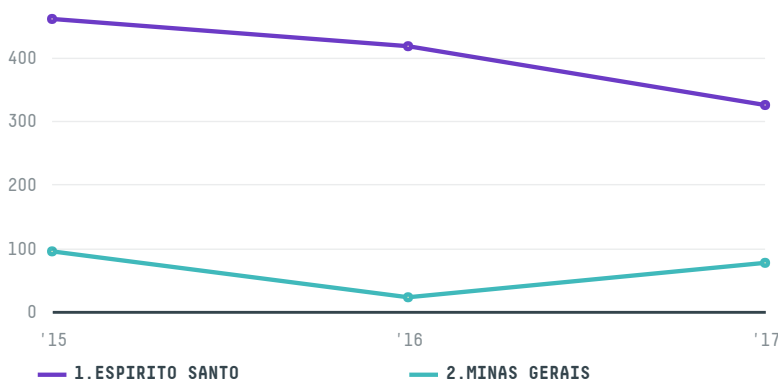

TOP DESTINATION COUNTRIES OF COFFEE IMPORTED BY RAFIC ABI NASR: