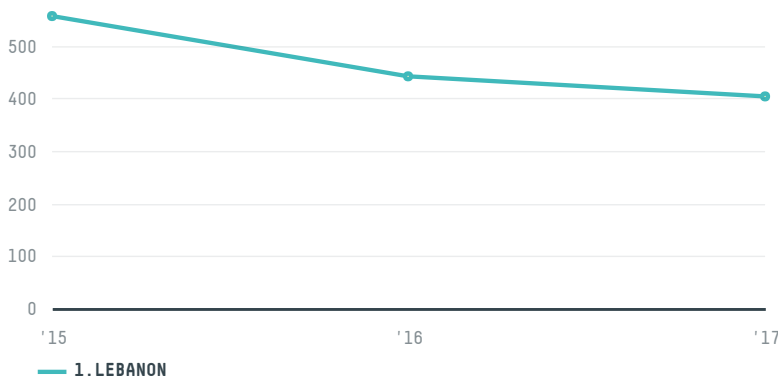

TOP DESTINATION COUNTRIES OF COFFEE IMPORTED BY RAFIC ABI NASR: