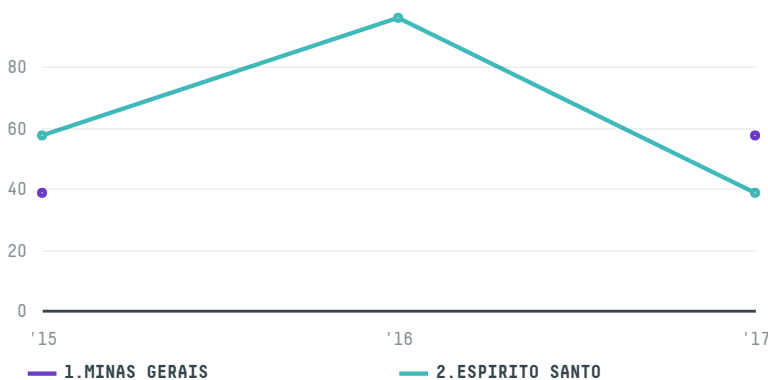

TOP DESTINATION COUNTRIES OF COFFEE IMPORTED BY MOHAMAD A. HARIRI.: