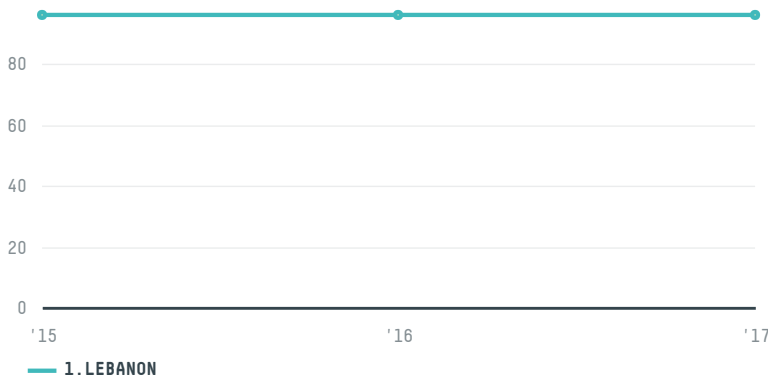

TOP DESTINATION COUNTRIES OF COFFEE IMPORTED BY MOHAMAD A. HARIRI.: