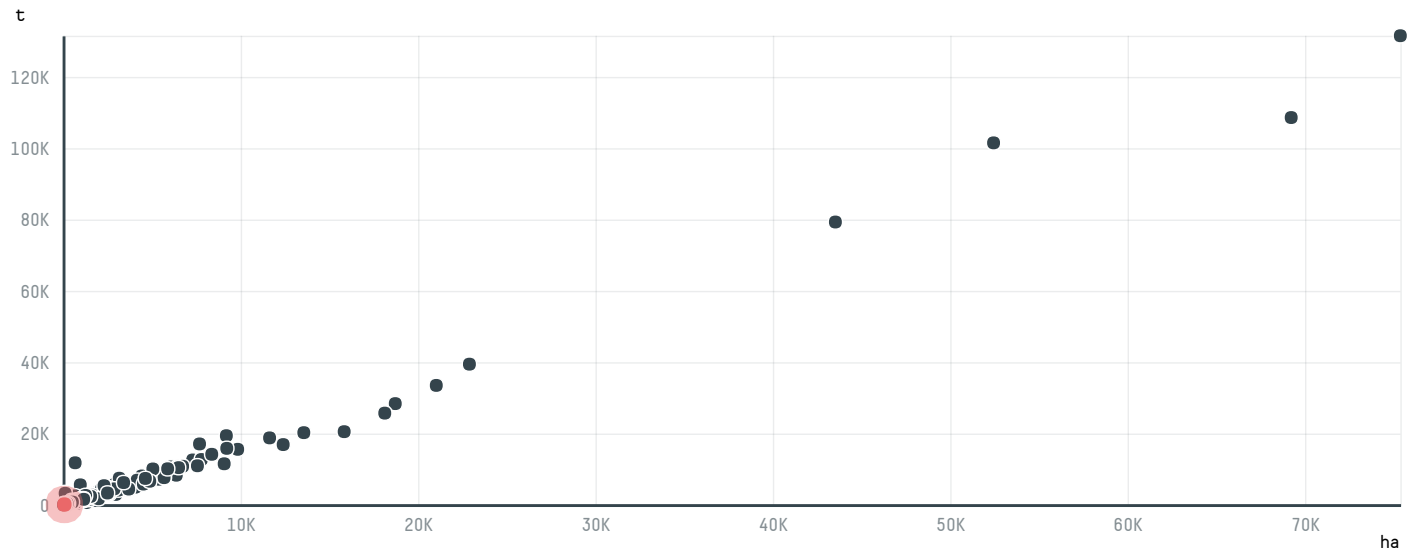

trase

MOHAMAD A. HARIRI.

ACTIVITY COMMODITY COUNTRY YEAR
Importer **Coffee** **Brazil** **2017**

MOHAMAD A. HARIRI. was the 725th largest importer of coffee from BRAZIL in 2017, accounting for 96 tons. This is no change from the previous year. As an importer, MOHAMAD A. HARIRI. sources from 2 municipalities, or 0% of the coffee production municipalities. The main destination of the coffee imported by MOHAMAD A. HARIRI. is LEBANON, accounting for 100% of the total.

TOP DESTINATION COUNTRIES OF COFFEE IMPORTED BY MOHAMAD A. HARIRI.:

COMPARING COMPANIES IMPORTING COFFEE FROM BRAZIL IN 2017

Trase is a partnership between

In collaboration with

and many other organizations and individuals.