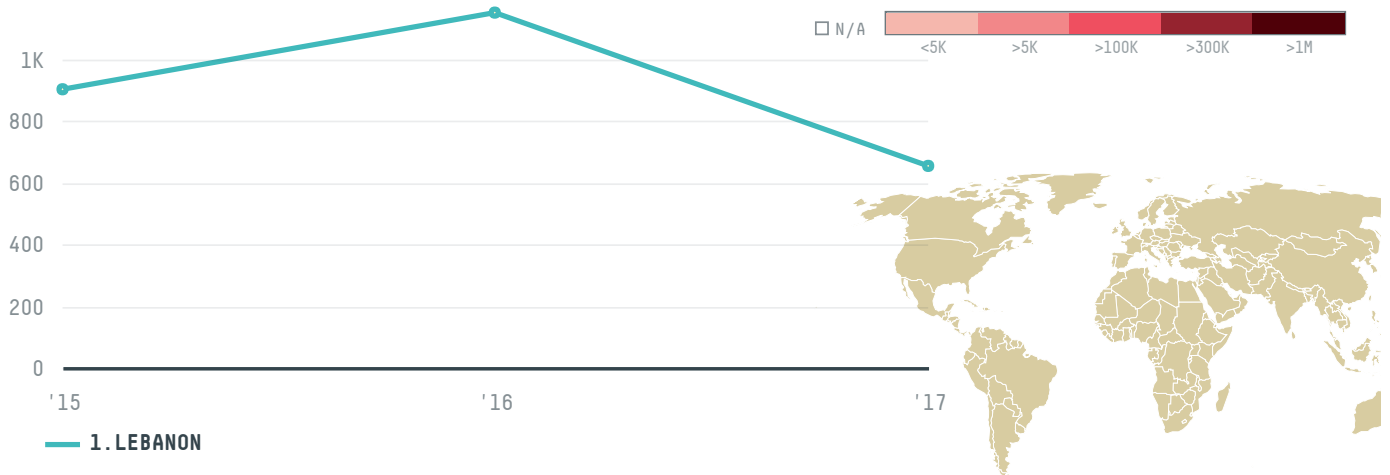

TOP DESTINATION COUNTRIES OF COFFEE IMPORTED BY ABDULLATIF MAJZOUB & CO.:

This website uses cookies to provide you with an improved user experience. By continuing to browse this site, you consent to the use of cookies and similar technologies. Please visit our [privacy policy](#) for further details.

I AGREE