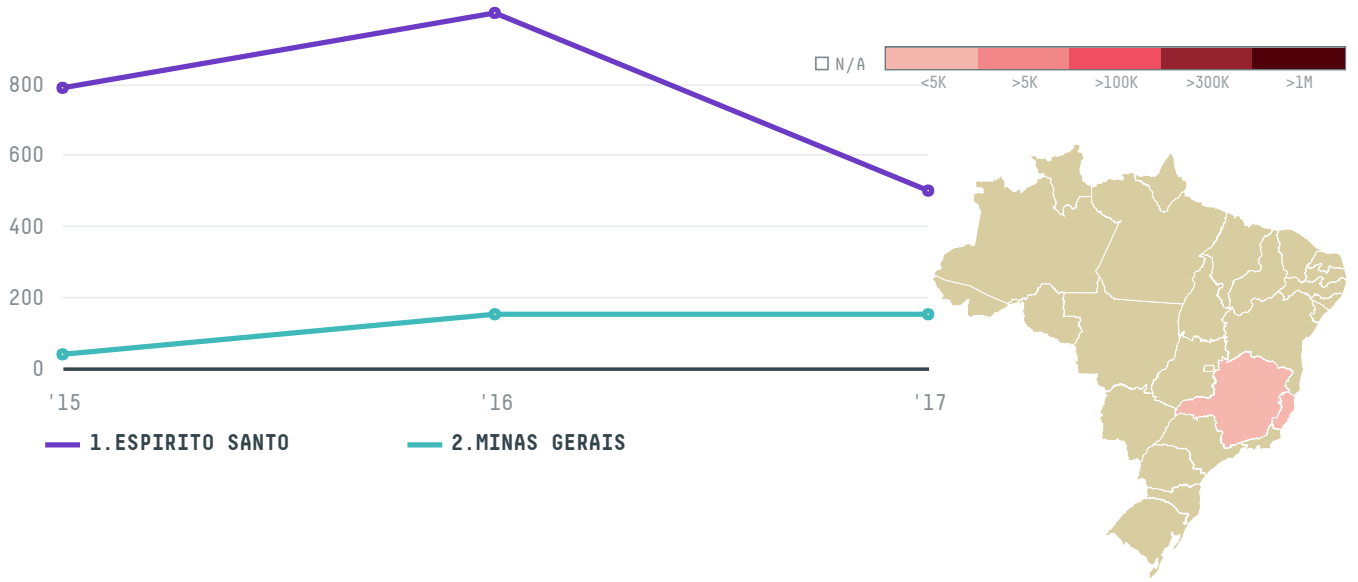

Trase is a partnership between

In collaboration with

and many other organizations

Donors

This website uses cookies to provide you with an improved user experience. By continuing to browse this site, you consent to the use of cookies and similar technologies. Please visit our [privacy policy](#) for further details.

I AGREE