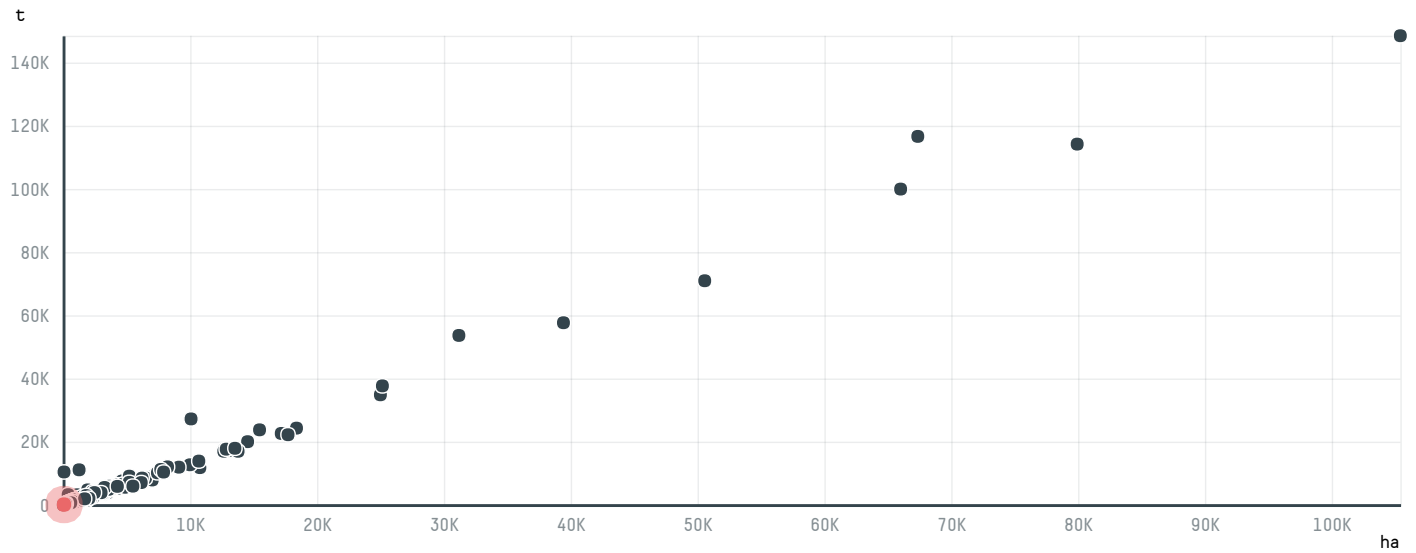

COMPARING COMPANIES IMPORTING COFFEE FROM BRAZIL IN 2015

Trase is a partnership between

In collaboration with

and many other organizations and individuals.

Donors

[Terms of Use](#) · [Privacy policy](#) · [Cookie policy](#) · [Contact us](#)