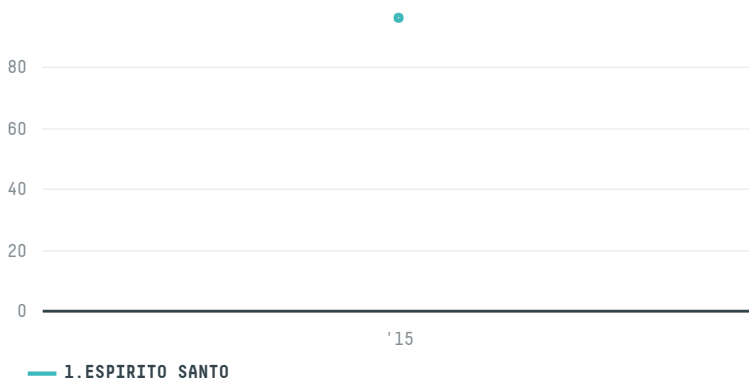

TOP DESTINATION COUNTRIES OF COFFEE IMPORTED BY SARL VIVEROS IMPORT/EXPORT: