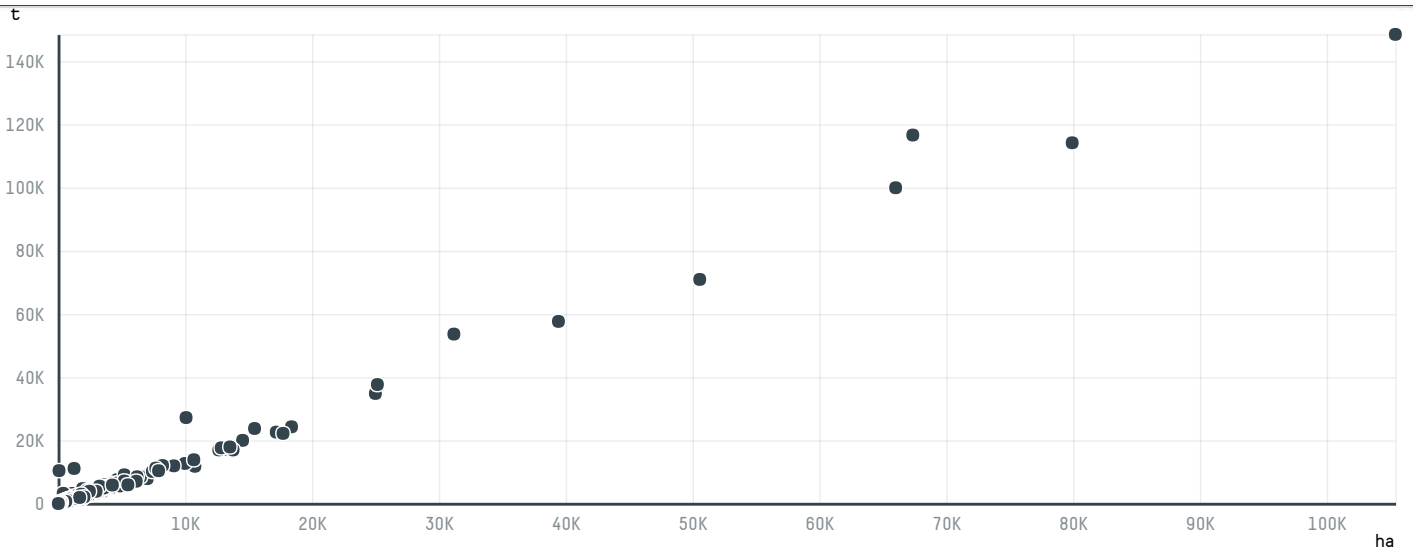

trase

SULATRIX GMBH

ACTIVITY: **Importer**
COMMODITY: **Coffee**
COUNTRY: **Brazil**
YEAR: **2015**

SULATRIX GMBH was the 1442nd largest importer of coffee from BRAZIL in 2015, accounting for 19 tons. As an importer, SULATRIX GMBH sources from 1 municipalities, or 0% of the coffee production municipalities. The main destination of the coffee imported by SULATRIX GMBH is BELGIUM, accounting for 100% of the total.

TOP DESTINATION COUNTRIES OF COFFEE IMPORTED BY SULATRIX GMBH:

Trase is a partnership between

In collaboration with

and many other organizations and individuals.

Donors

[Terms of Use](#) · [Privacy policy](#) · [Cookie policy](#) · [Contact us](#)