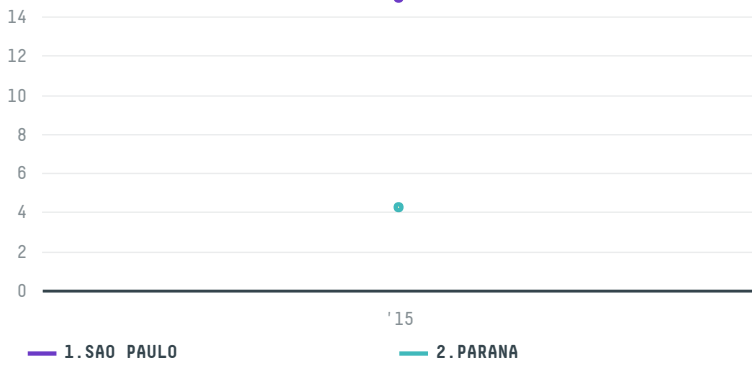

COMPARING COMPANIES IMPORTING COFFEE FROM BRAZIL IN 2015

Trase is a partnership between

In collaboration with

and many other organizations and individuals.

Donors

[Terms of Use](#) · [Privacy policy](#) · [Cookie policy](#) · [Contact us](#)

This website uses cookies to provide you with an improved user experience. By continuing to browse this site, you consent to the use of cookies and similar technologies. Please visit our [privacy policy](#) for further details.

I AGREE