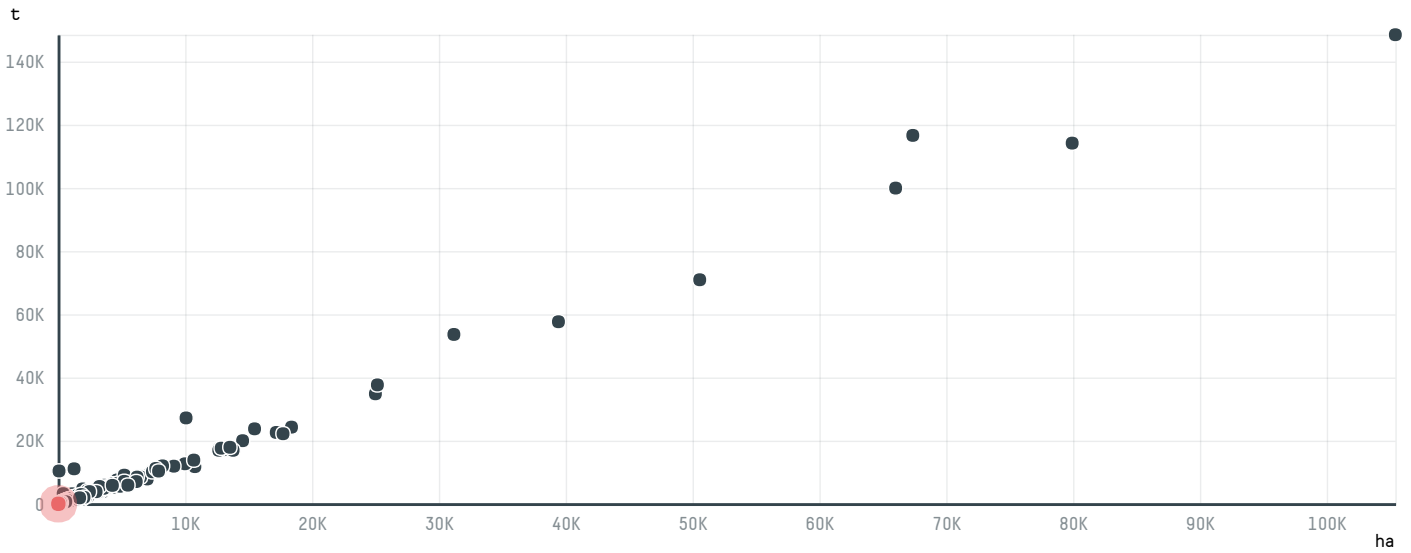

### TOP DESTINATION COUNTRIES OF COFFEE IMPORTED BY COEX COFFEE INTERNACIONAL, INC:

□ N/A      <5K      >5K      >100K      >300K      >1M

COMPARING COMPANIES IMPORTING COFFEE FROM BRAZIL IN 2015

Trase is a partnership between