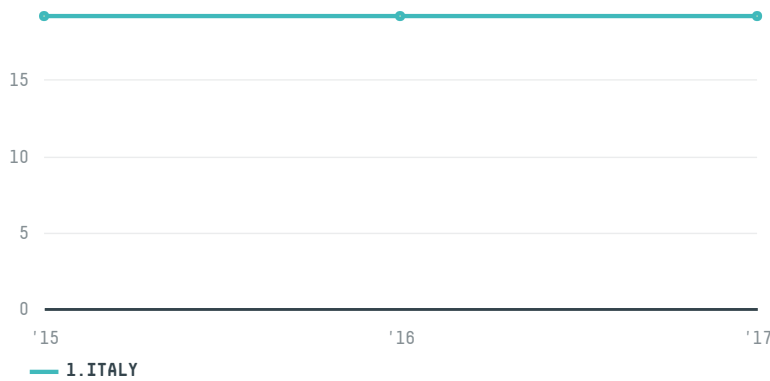

TOP DESTINATION COUNTRIES OF COFFEE IMPORTED BY ITALCAFFE S.P.A.: