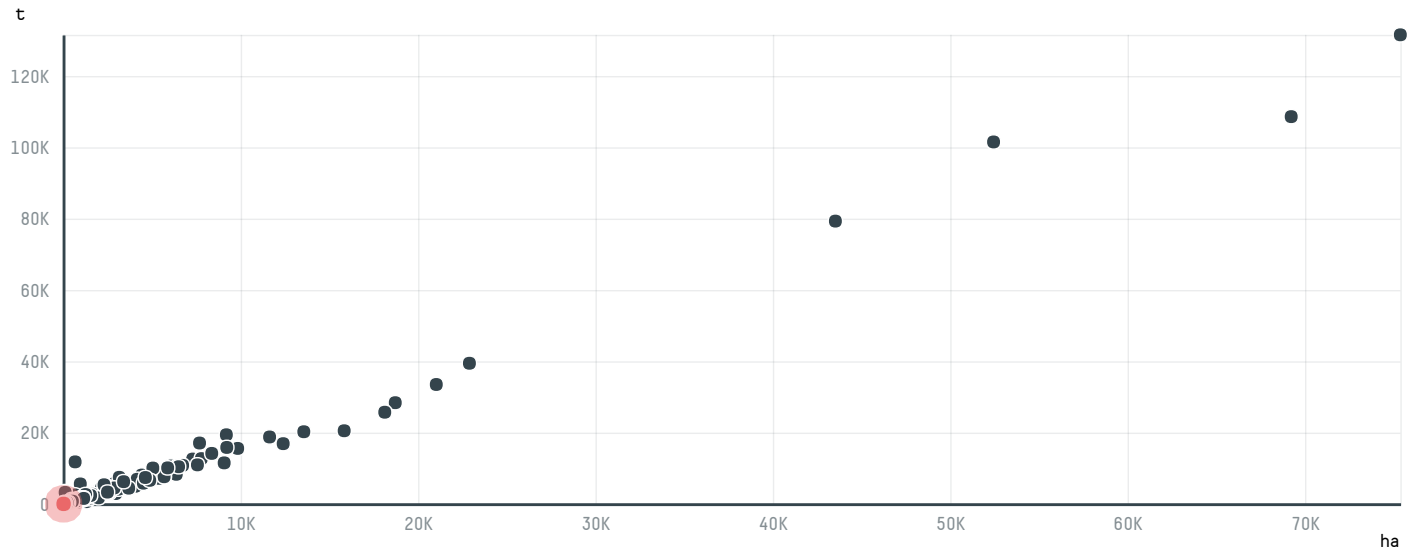

COMPARING COMPANIES IMPORTING COFFEE FROM BRAZIL IN 2017

Trase is a partnership between

In collaboration with

and many other organizations and individuals.

Donors

[Terms of Use](#) · [Privacy policy](#) · [Cookie policy](#) · [Contact us](#)