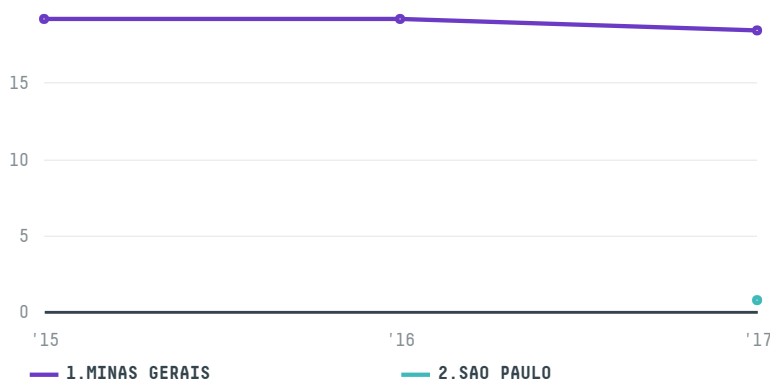

TOP DESTINATION COUNTRIES OF COFFEE IMPORTED BY ITALCAFFE S.P.A.: