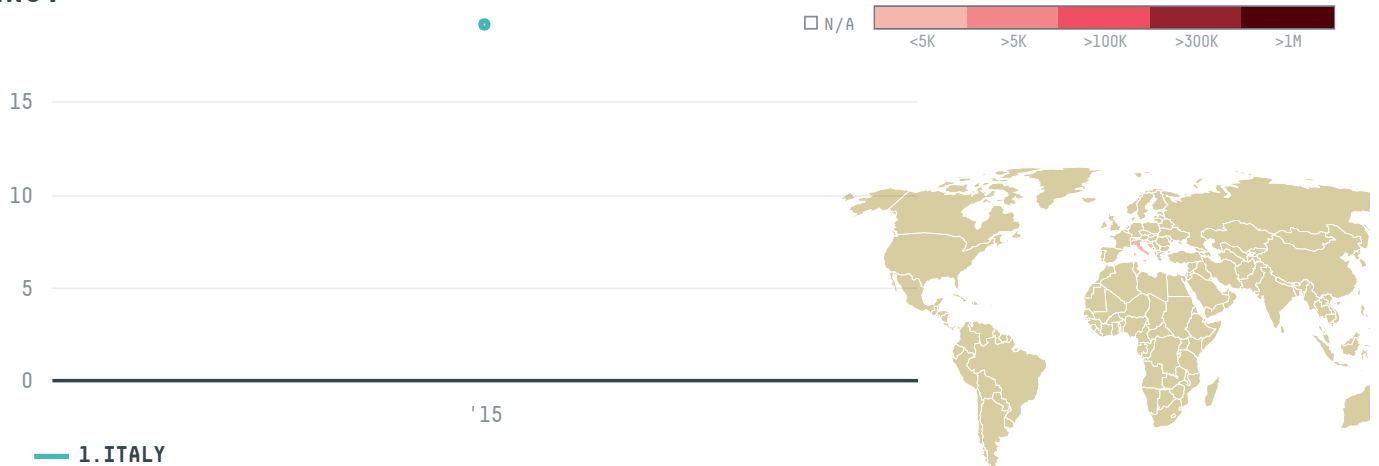

TOP DESTINATION COUNTRIES OF COFFEE IMPORTED BY CAFFE TICO SRL DI MAZZA CIRO:

This website uses cookies to provide you with an improved user experience. By continuing to browse this site, you consent to the use of cookies and similar technologies. Please visit our [privacy policy](#) for further details.

I AGREE