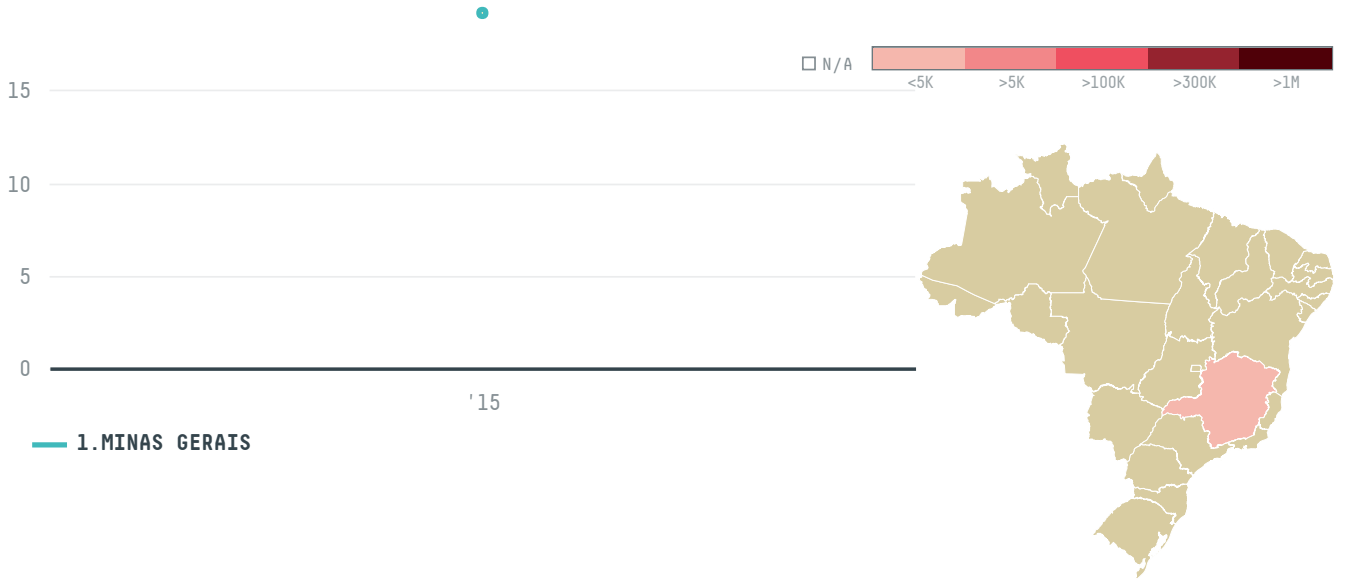

Trase is a partnership between

In collaboration with

and many other organizations

Donors

This website uses cookies to provide you with an improved user experience. By continuing to browse this site, you consent to the use of cookies and similar technologies. Please visit our [privacy policy](#) for further details.

I AGREE