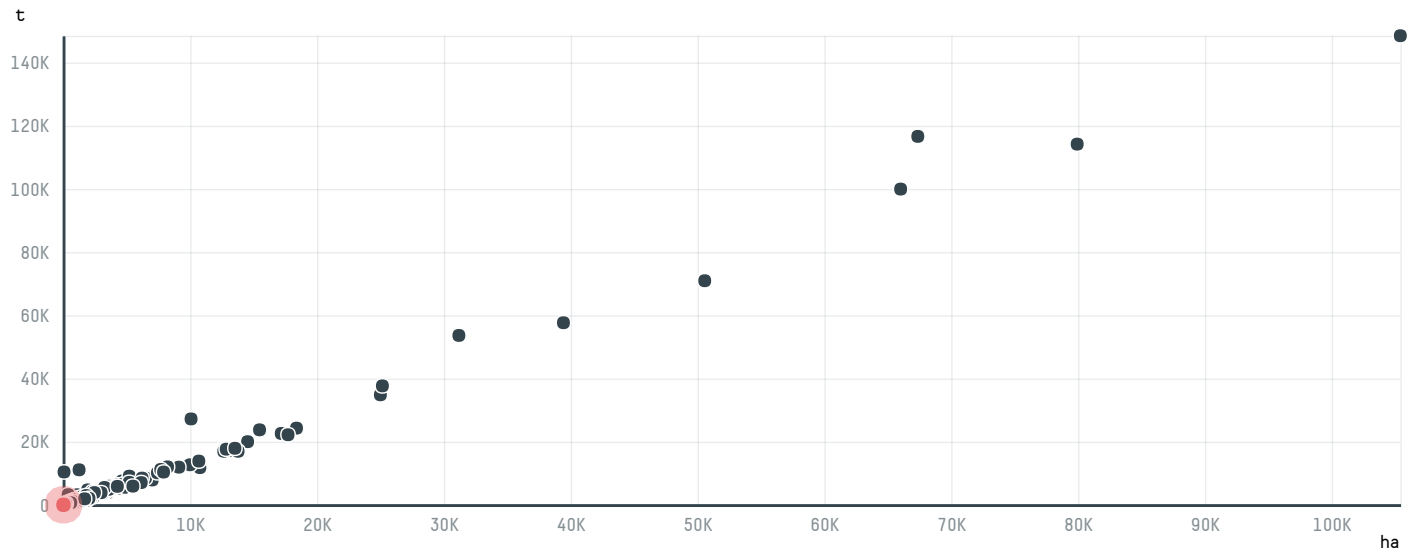

COMPARING COMPANIES IMPORTING COFFEE FROM BRAZIL IN 2015

Trase is a partnership between

In collaboration with

and many other organizations and individuals.

Donors

[Terms of Use](#) · [Privacy policy](#) · [Cookie policy](#) · [Contact us](#)