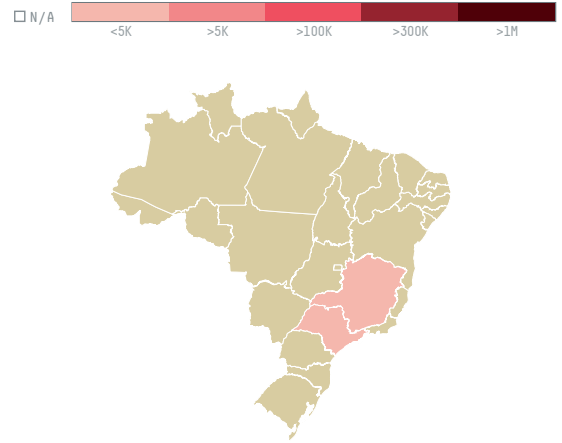

trase

MELITTA EUROPA GMBH & CO. KG. – G. KAFFEE

ACTIVITY	COMMODITY	COUNTRY	YEAR
Importer	Coffee	Brazil	2015

MELITTA EUROPA GMBH & CO. KG. – G. KAFFEE was the 117th largest importer of coffee from BRAZIL in 2015, accounting for 2 thousand tons. As an importer, MELITTA EUROPA GMBH & CO. KG. – G. KAFFEE sources from 5 municipalities, or 1% of the coffee production municipalities. The main destination of the coffee imported by MELITTA EUROPA GMBH & CO. KG. – G. KAFFEE is GERMANY, accounting for 100% of the total.

TOP DESTINATION COUNTRIES OF COFFEE IMPORTED BY MELITTA EUROPA GMBH & CO. KG. – G. KAFFEE:

COMPARING COMPANIES IMPORTING COFFEE FROM BRAZIL IN 2015

Trase is a partnership between

In collaboration with

and many other organizations and individuals.