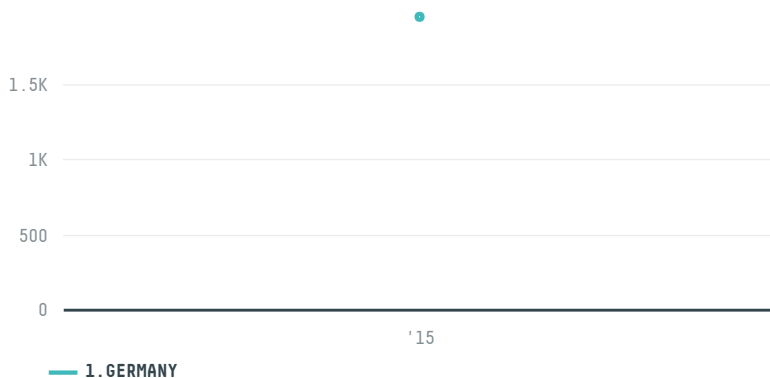

TOP DESTINATION COUNTRIES OF COFFEE IMPORTED BY MELITTA EUROPA GMBH & CO. KG. – G. KAFFEE: