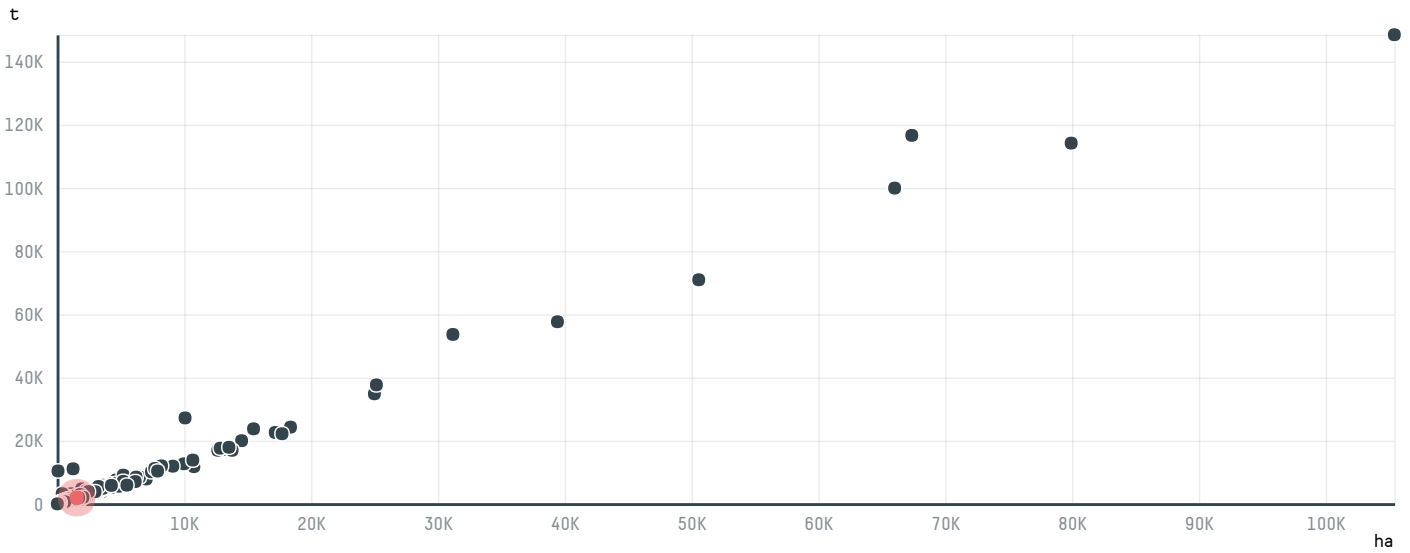

trase

MELITTA EUROPA GMBH & CO. KG. – G. KAFFEE

ACTIVITY	COMMODITY	COUNTRY	YEAR
Importer	Coffee	Brazil	2015

MELITTA EUROPA GMBH & CO. KG. – G. KAFFEE was the 117th largest importer of coffee from BRAZIL in 2015, accounting for 2 thousand tons. As an importer, MELITTA EUROPA GMBH & CO. KG. – G. KAFFEE sources from 5 municipalities, or 1% of the coffee production municipalities. The main destination of the coffee imported by MELITTA EUROPA GMBH & CO. KG. – G. KAFFEE is GERMANY, accounting for 100% of the total.

TOP DESTINATION COUNTRIES OF COFFEE IMPORTED BY MELITTA EUROPA GMBH & CO. KG. – G. KAFFEE:

COMPARING COMPANIES IMPORTING COFFEE FROM BRAZIL IN 2015

Trase is a partnership between

In collaboration with

and many other organizations and individuals.