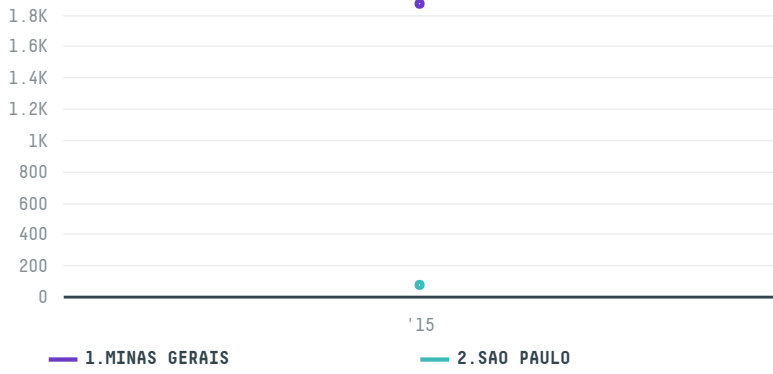

COMPARING COMPANIES IMPORTING COFFEE FROM BRAZIL IN 2015

Trase is a partnership between

In collaboration with

and many other organizations and individuals.

Donors

[Terms of Use](#) · [Privacy policy](#) · [Cookie policy](#) · [Contact us](#)

This website uses cookies to provide you with an improved user experience. By continuing to browse this site, you consent to the use of cookies and similar technologies. Please visit our [privacy policy](#) for further details.

I AGREE