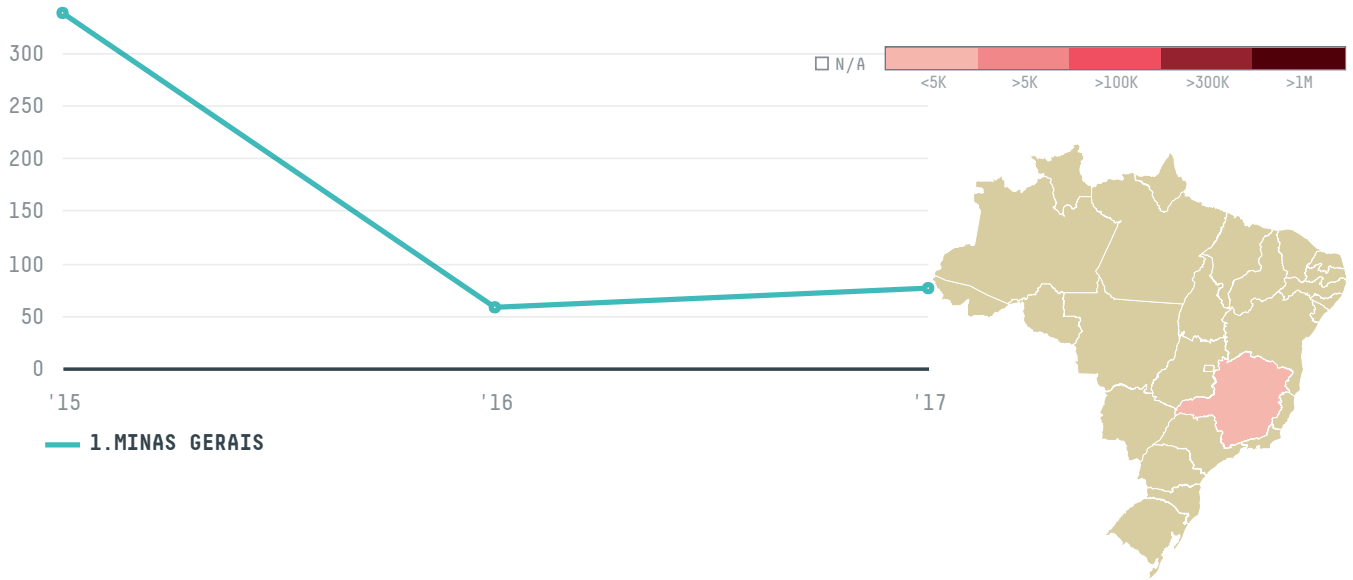

Trase is a partnership between

In collaboration with

and many other organizations

Donors

This website uses cookies to provide you with an improved user experience. By continuing to browse this site, you consent to the use of cookies and similar technologies. Please visit our [privacy policy](#) for further details.

I AGREE