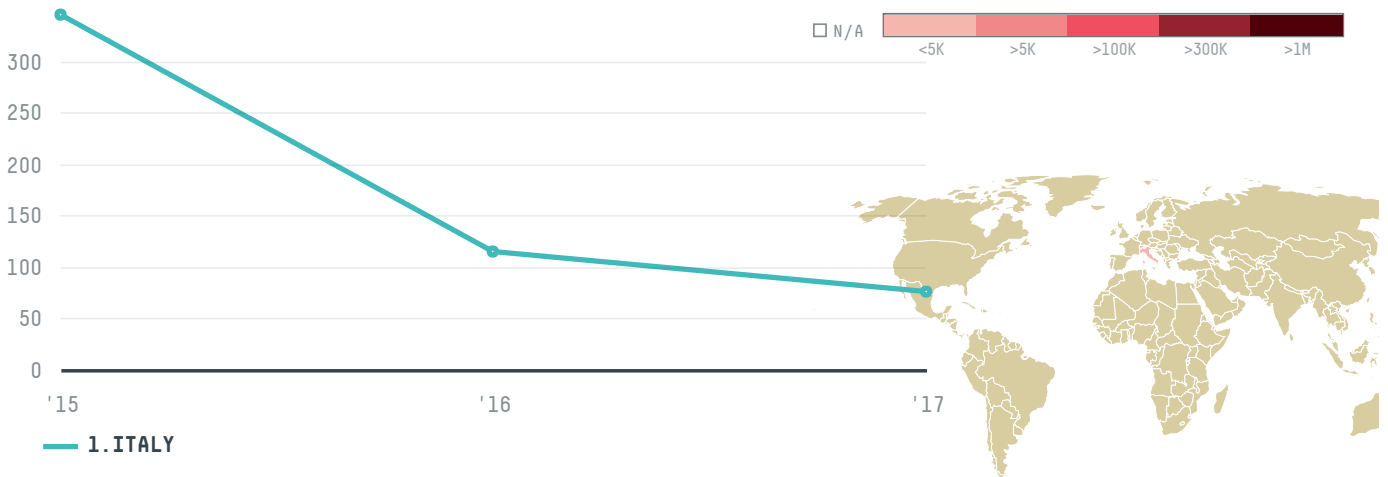

TOP DESTINATION COUNTRIES OF COFFEE IMPORTED BY IMPERATOR SRL:

This website uses cookies to provide you with an improved user experience. By continuing to browse this site, you consent to the use of cookies and similar technologies. Please visit our [privacy policy](#) for further details.

I AGREE