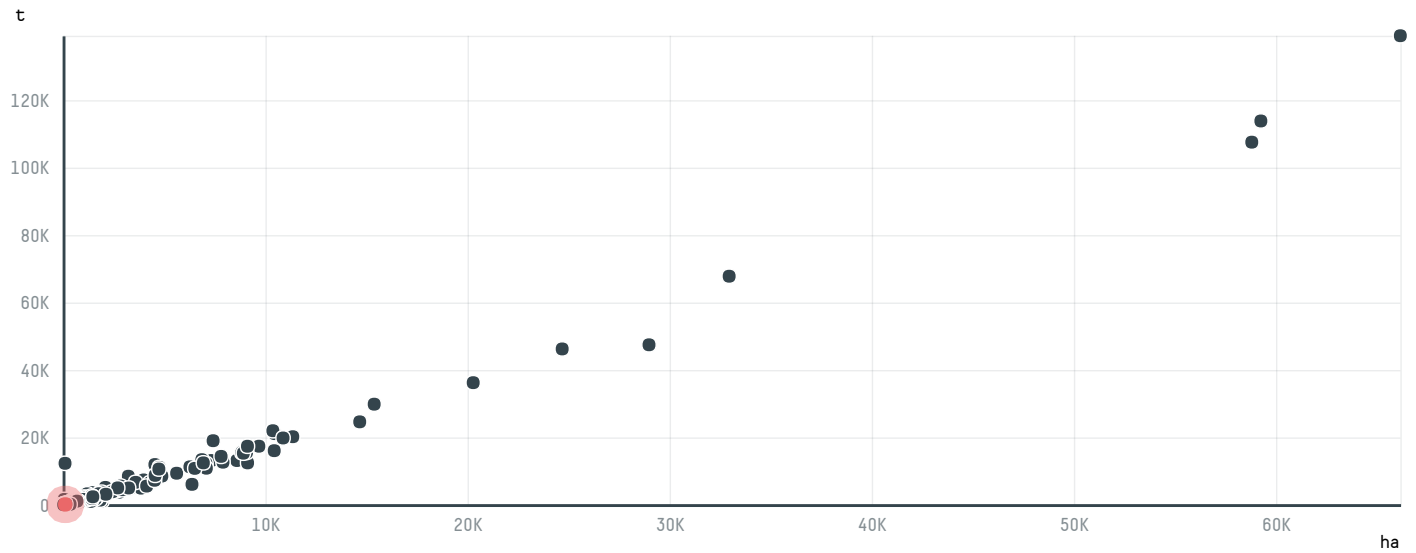

COMPARING COMPANIES IMPORTING COFFEE FROM BRAZIL IN 2016

Trase is a partnership between

In collaboration with

and many other organizations and individuals.

Donors

[Terms of Use](#) · [Privacy policy](#) · [Cookie policy](#) · [Contact us](#)