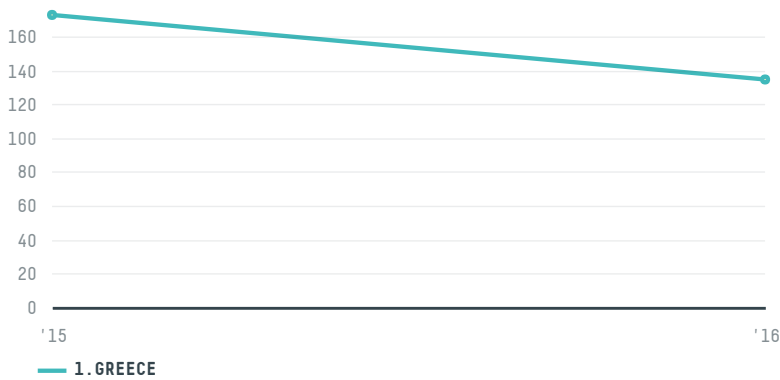

TOP DESTINATION COUNTRIES OF COFFEE IMPORTED BY IRAKLIS A. ROUPAS LTD: