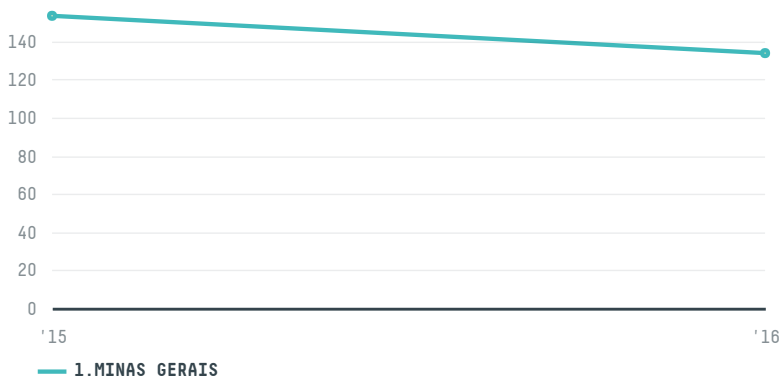

TOP DESTINATION COUNTRIES OF COFFEE IMPORTED BY IRAKLIS A. ROUPAS LTD: