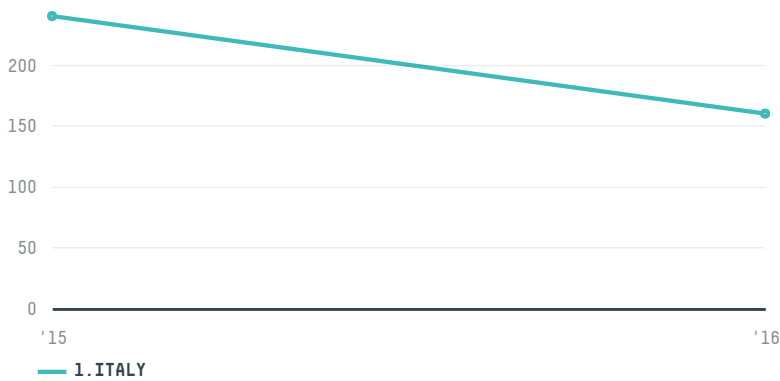

trase

QUARTA CAFFE SPA

ACTIVITY: **Importer**
COMMODITY: **Coffee**
COUNTRY: **Brazil**
YEAR: **2016**

QUARTA CAFFE SPA was the 616th largest importer of coffee from BRAZIL in 2016, accounting for 160 tons. This is a 33% decrease vs the previous year. As an importer, QUARTA CAFFE SPA sources from 1 municipalities, or 0% of the coffee production municipalities. The main destination of the coffee imported by QUARTA CAFFE SPA is ITALY, accounting for 100% of the total.

TOP DESTINATION COUNTRIES OF COFFEE IMPORTED BY QUARTA CAFFE SPA:

COMPARING COMPANIES IMPORTING COFFEE FROM BRAZIL IN 2016

Trase is a partnership between

In collaboration with

and many other organizations and individuals.