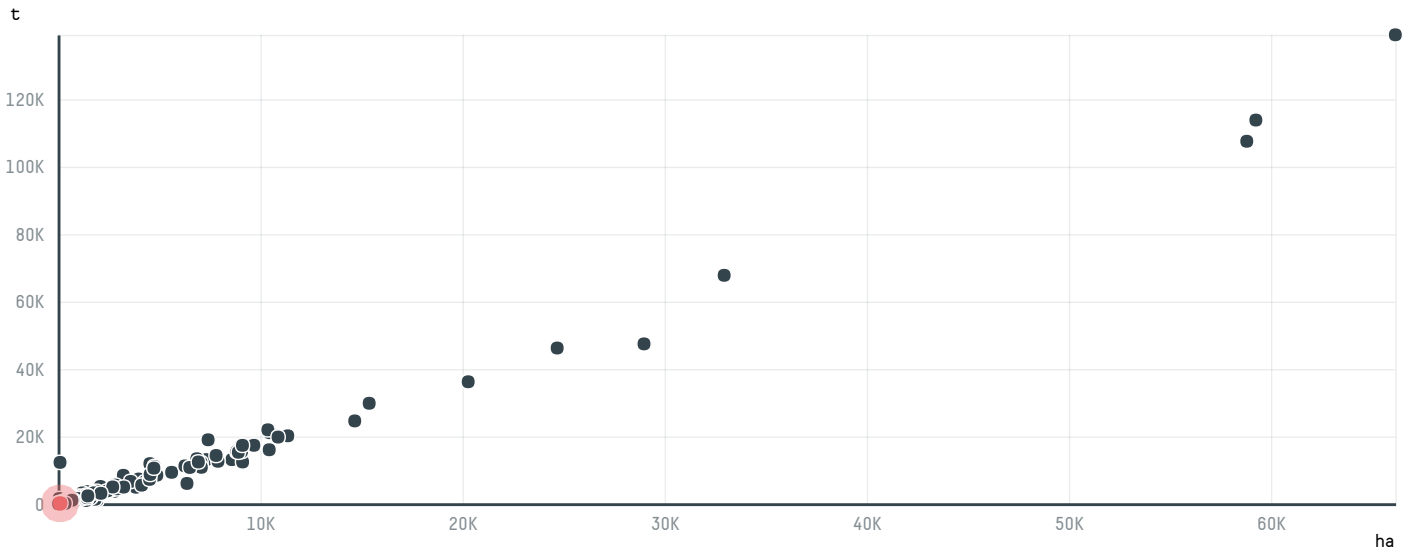

trase

QUARTA CAFFE SPA

ACTIVITY: **Importer**
COMMODITY: **Coffee**
COUNTRY: **Brazil**
YEAR: **2016**

QUARTA CAFFE SPA was the 616th largest importer of coffee from BRAZIL in 2016, accounting for 160 tons. This is a 33% decrease vs the previous year. As an importer, QUARTA CAFFE SPA sources from 1 municipalities, or 0% of the coffee production municipalities. The main destination of the coffee imported by QUARTA CAFFE SPA is ITALY, accounting for 100% of the total.

TOP DESTINATION COUNTRIES OF COFFEE IMPORTED BY QUARTA CAFFE SPA:

COMPARING COMPANIES IMPORTING COFFEE FROM BRAZIL IN 2016

Trase is a partnership between

In collaboration with

and many other organizations and individuals.