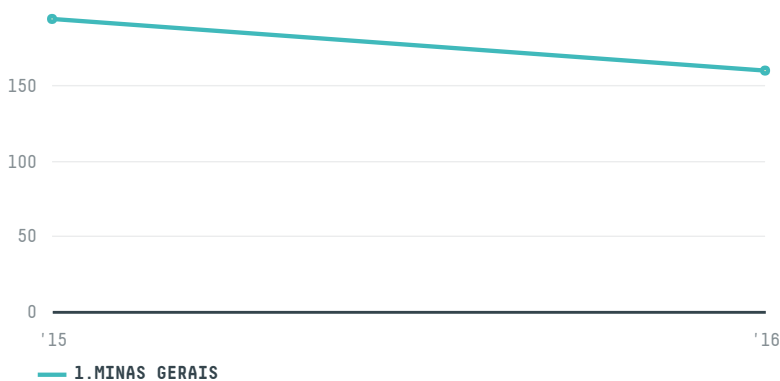

trase

QUARTA CAFFE SPA

ACTIVITY: **Importer**
COMMODITY: **Coffee**
COUNTRY: **Brazil**
YEAR: **2016**

QUARTA CAFFE SPA was the 616th largest importer of coffee from BRAZIL in 2016, accounting for 160 tons. This is a 33% decrease vs the previous year. As an importer, QUARTA CAFFE SPA sources from 1 municipalities, or 0% of the coffee production municipalities. The main destination of the coffee imported by QUARTA CAFFE SPA is ITALY, accounting for 100% of the total.

TOP DESTINATION COUNTRIES OF COFFEE IMPORTED BY QUARTA CAFFE SPA:

COMPARING COMPANIES IMPORTING COFFEE FROM BRAZIL IN 2016

Trase is a partnership between

In collaboration with

and many other organizations and individuals.