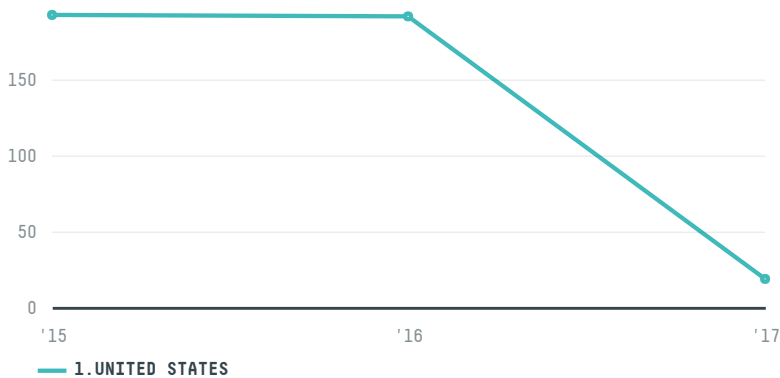

trase

THE SERENGETTI TRADING COMPANY

ACTIVITY COMMODITY COUNTRY YEAR
Importer **Coffee** **Brazil** **2017**

THE SERENGETTI TRADING COMPANY was the 1203rd largest importer of coffee from BRAZIL in 2017, accounting for 19 tons. This is a 92% decrease vs the previous year. As an importer, THE SERENGETTI TRADING COMPANY sources from 7 municipalities, or 1% of the coffee production municipalities. The main destination of the coffee imported by THE SERENGETTI TRADING COMPANY is UNITED STATES, accounting for 100% of the total.

TOP DESTINATION COUNTRIES OF COFFEE IMPORTED BY THE SERENGETTI TRADING COMPANY:

COMPARING COMPANIES IMPORTING COFFEE FROM BRAZIL IN 2017

Trase is a partnership between

In collaboration with

and many other organizations and individuals.