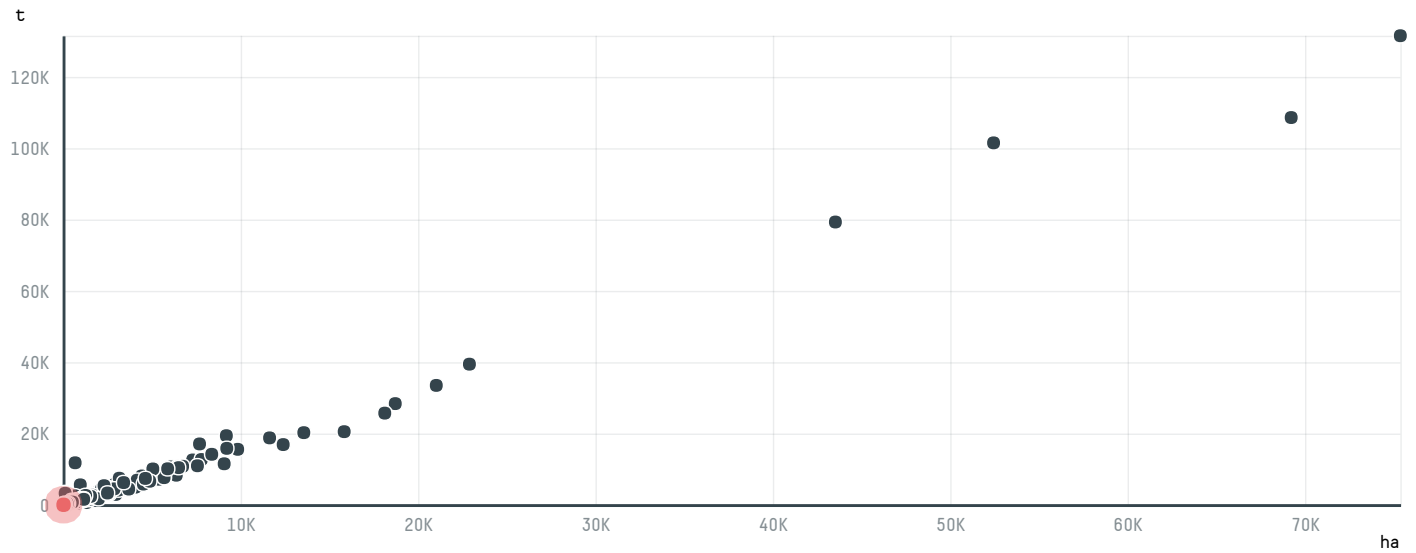

trase

THE SERENGETTI TRADING COMPANY

ACTIVITY COMMODITY COUNTRY YEAR
Importer **Coffee** **Brazil** **2017**

THE SERENGETTI TRADING COMPANY was the 1203rd largest importer of coffee from BRAZIL in 2017, accounting for 19 tons. This is a 92% decrease vs the previous year. As an importer, THE SERENGETTI TRADING COMPANY sources from 7 municipalities, or 1% of the coffee production municipalities. The main destination of the coffee imported by THE SERENGETTI TRADING COMPANY is UNITED STATES, accounting for 100% of the total.

TOP DESTINATION COUNTRIES OF COFFEE IMPORTED BY THE SERENGETTI TRADING COMPANY:

COMPARING COMPANIES IMPORTING COFFEE FROM BRAZIL IN 2017

Trase is a partnership between

In collaboration with

and many other organizations and individuals.