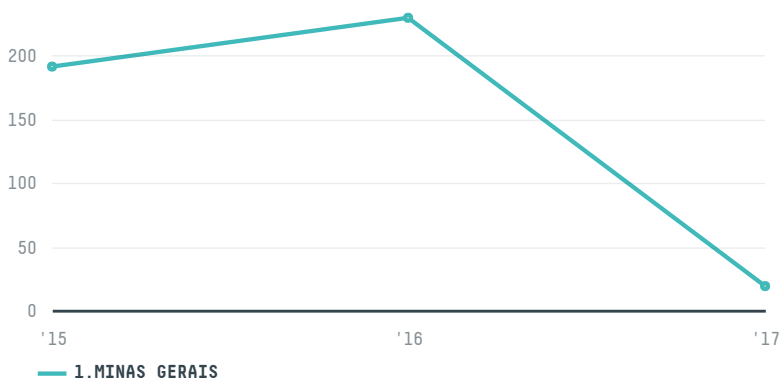

trase

THE SERENGETTI TRADING COMPANY

ACTIVITY COMMODITY COUNTRY YEAR
Importer **Coffee** **Brazil** **2017**

THE SERENGETTI TRADING COMPANY was the 1203rd largest importer of coffee from BRAZIL in 2017, accounting for 19 tons. This is a 92% decrease vs the previous year. As an importer, THE SERENGETTI TRADING COMPANY sources from 7 municipalities, or 1% of the coffee production municipalities. The main destination of the coffee imported by THE SERENGETTI TRADING COMPANY is UNITED STATES, accounting for 100% of the total.

TOP DESTINATION COUNTRIES OF COFFEE IMPORTED BY THE SERENGETTI TRADING COMPANY:

COMPARING COMPANIES IMPORTING COFFEE FROM BRAZIL IN 2017

Trase is a partnership between

In collaboration with

and many other organizations and individuals.