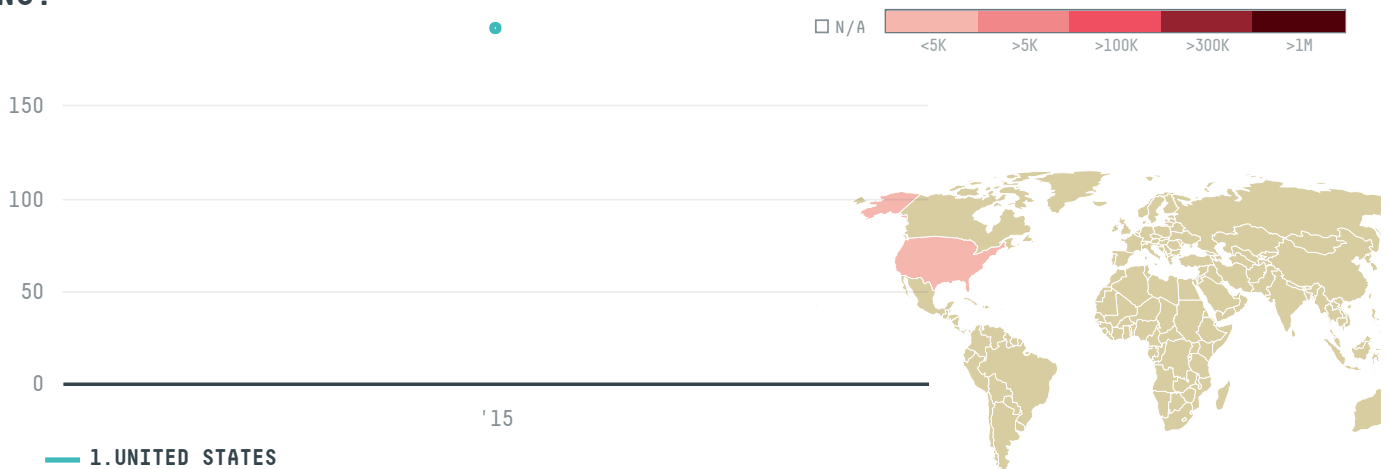

TOP DESTINATION COUNTRIES OF COFFEE IMPORTED BY COEX COFFEE INTERNANTIONAL INC:

This website uses cookies to provide you with an improved user experience. By continuing to browse this site, you consent to the use of cookies and similar technologies. Please visit our [privacy policy](#) for further details.

I AGREE