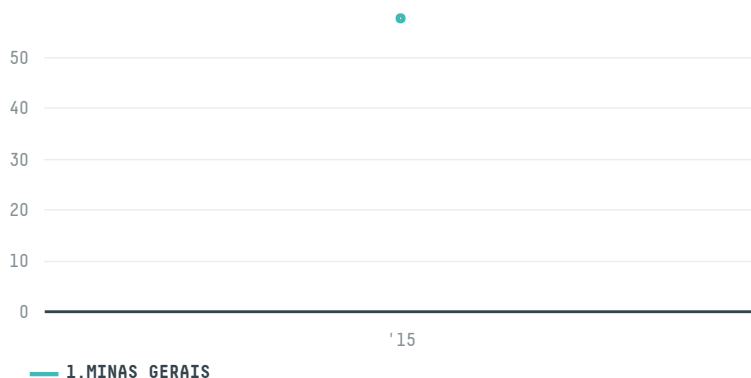

TOP DESTINATION COUNTRIES OF COFFEE IMPORTED BY PRODUCTOS SOLUBLES S.A.: