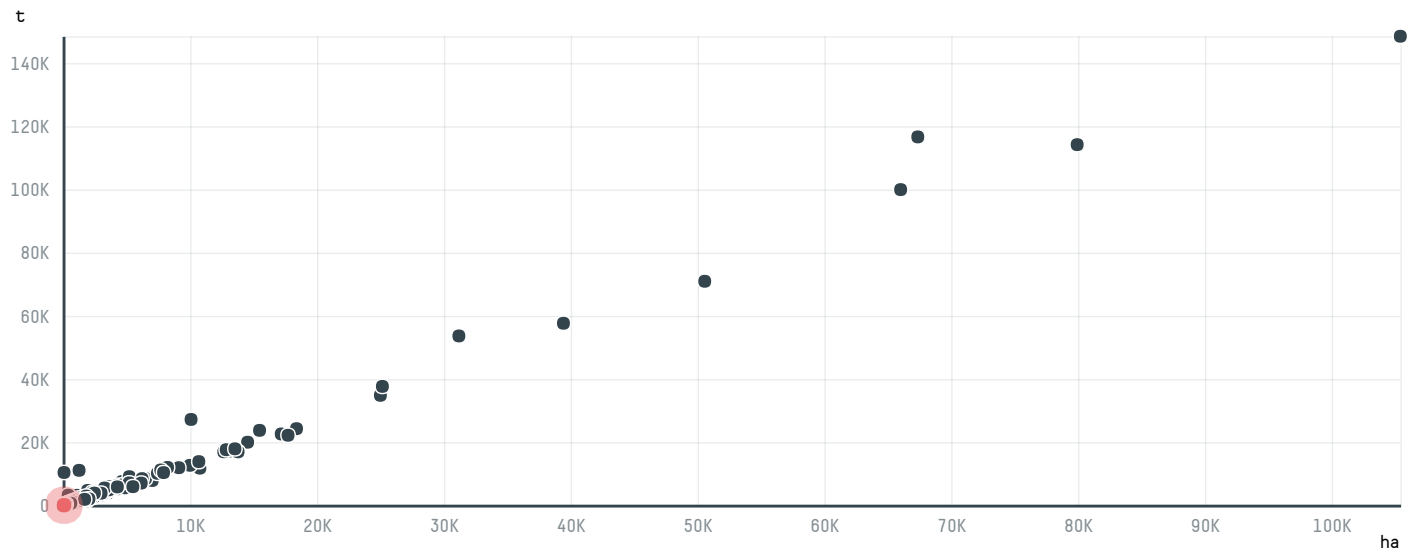

COMPARING COMPANIES IMPORTING COFFEE FROM BRAZIL IN 2015

Trase is a partnership between

In collaboration with

and many other organizations and individuals.

Donors

[Terms of Use](#) · [Privacy policy](#) · [Cookie policy](#) · [Contact us](#)