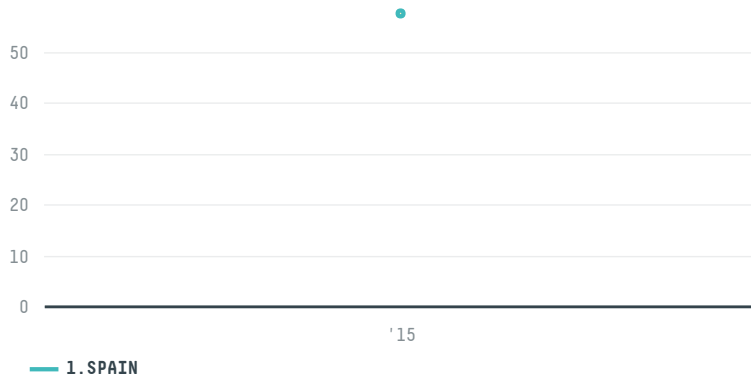

TOP DESTINATION COUNTRIES OF COFFEE IMPORTED BY PRODUCTOS SOLUBLES S.A.: