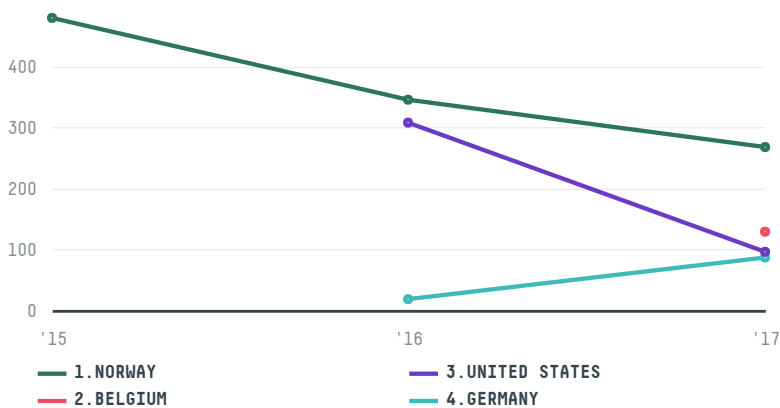

TOP DESTINATION COUNTRIES OF COFFEE IMPORTED BY J TH. DOUQUES KOFFIE BV.: