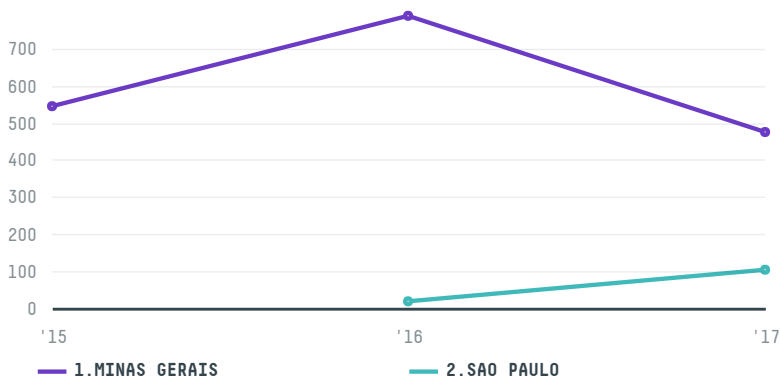

TOP DESTINATION COUNTRIES OF COFFEE IMPORTED BY J TH. DOUQUES KOFFIE BV.: