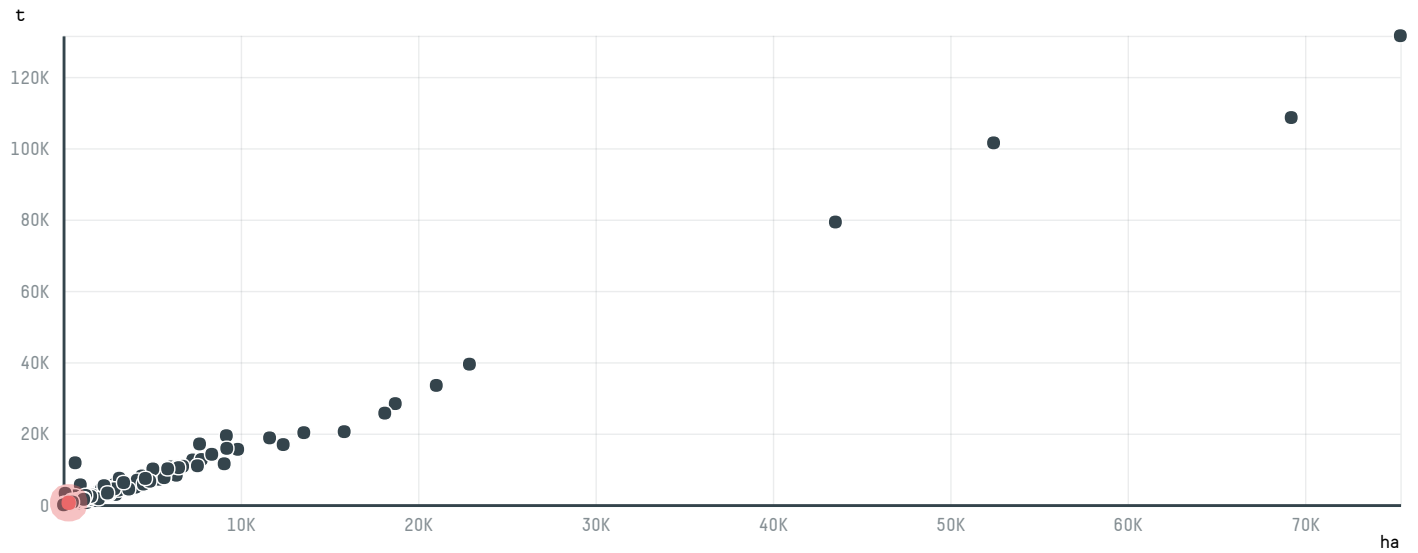

COMPARING COMPANIES IMPORTING COFFEE FROM BRAZIL IN 2017

Trase is a partnership between

In collaboration with

and many other organizations and individuals.

Donors

[Terms of Use](#) · [Privacy policy](#) · [Cookie policy](#) · [Contact us](#)