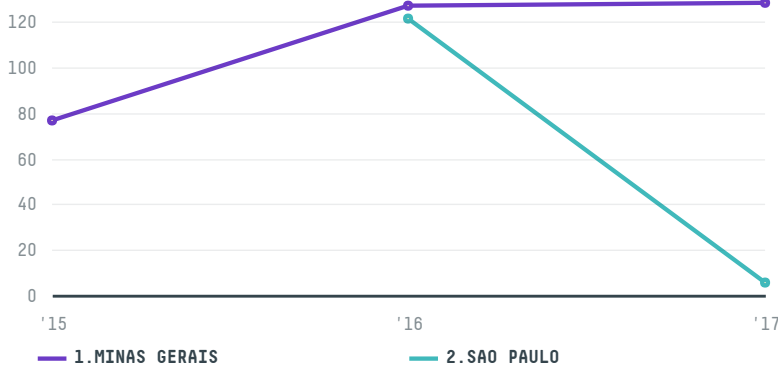

TOP DESTINATION COUNTRIES OF COFFEE IMPORTED BY VALENTINO CAFFE SPA: