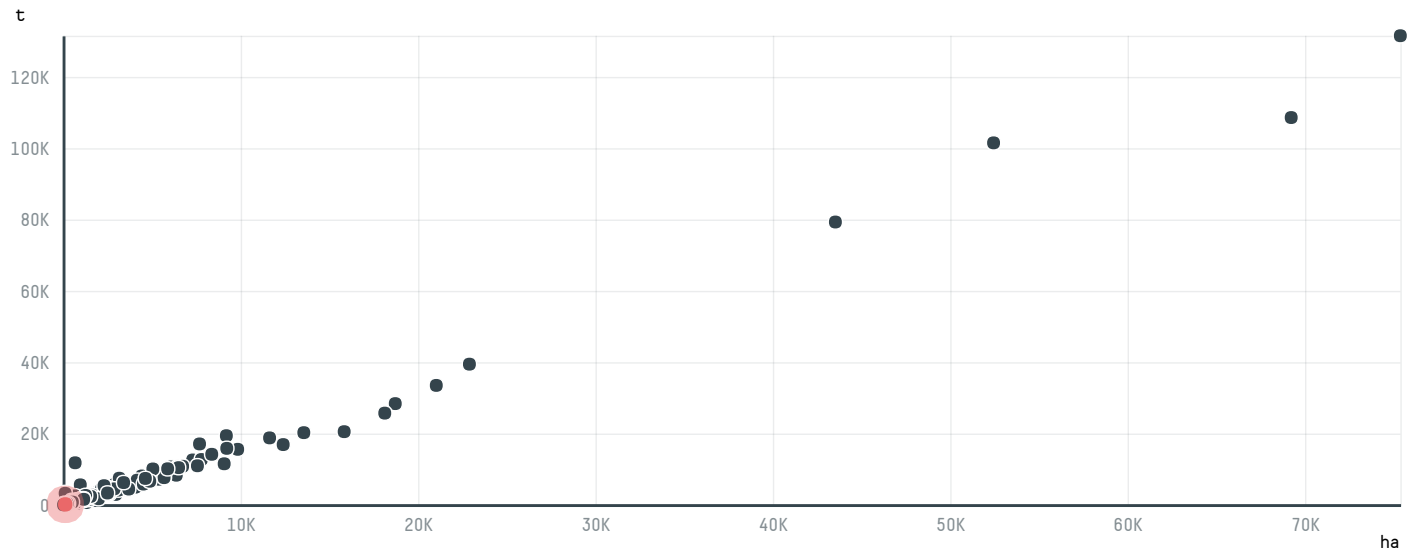

COMPARING COMPANIES IMPORTING COFFEE FROM BRAZIL IN 2017

Trase is a partnership between

In collaboration with

and many other organizations and individuals.

Donors

[Terms of Use](#) · [Privacy policy](#) · [Cookie policy](#) · [Contact us](#)