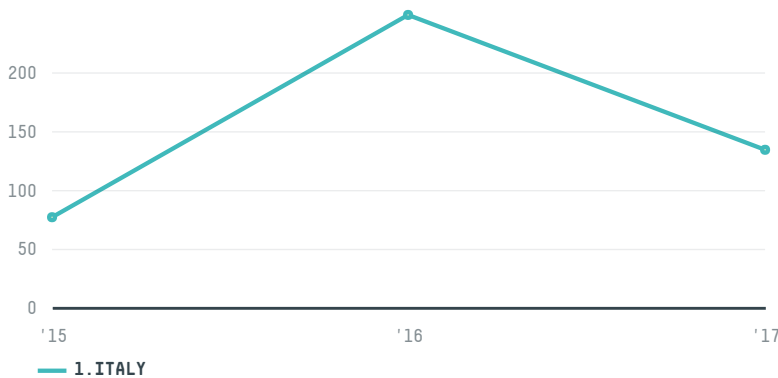

TOP DESTINATION COUNTRIES OF COFFEE IMPORTED BY VALENTINO CAFFE SPA: