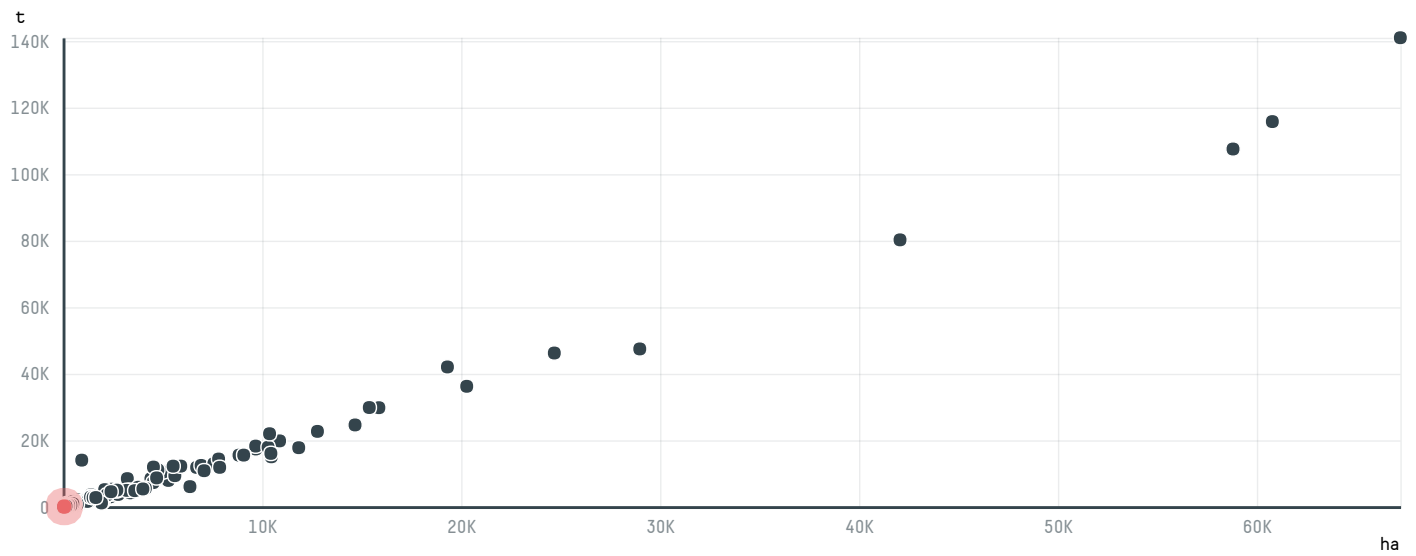

COMPARING COMPANIES IMPORTING COFFEE FROM BRAZIL IN 2016

Trase is a partnership between

In close collaboration with many others.

[Click for more information about our partners and funders.](#)

Home

Resources

About

Supply Chains

Data Tools

Profiles

Logistics Maps

Downloads

Finance

Explore

Search

Watchlists

Methodology

FAQs

Insights

Yearbook

Collections

Publications

This website uses cookies to provide you with an improved user experience. By continuing to browse this site, you consent to the use of cookies and similar technologies. Please visit our [privacy policy](#) for further details.

I understand