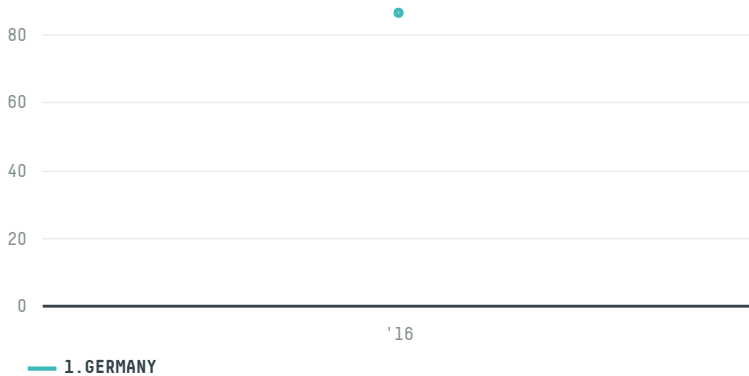

MELITTA EUROPA GMBH E CO - G. KAFFEE

ACTIVITY: **Importer**   COMMODITY: **Coffee**   COUNTRY: **Brazil**   YEAR: **2016**

MELITTA EUROPA GMBH E CO - G. KAFFEE was the 636th largest importer of coffee from BRAZIL in 2016, accounting for 86 tons. As an importer, MELITTA EUROPA GMBH E CO - G. KAFFEE sources from 4 municipalities, or 1% of the coffee production municipalities. The main destination of the coffee imported by MELITTA EUROPA GMBH E CO - G. KAFFEE is GERMANY, accounting for 100% of the total.

TOP DESTINATION COUNTRIES OF COFFEE IMPORTED BY MELITTA EUROPA GMBH E CO - G. KAFFEE: