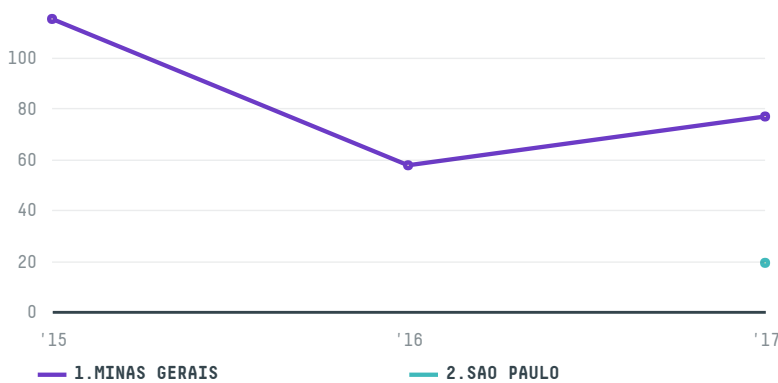

TOP DESTINATION COUNTRIES OF COFFEE IMPORTED BY PERNAMBUCO SRL: