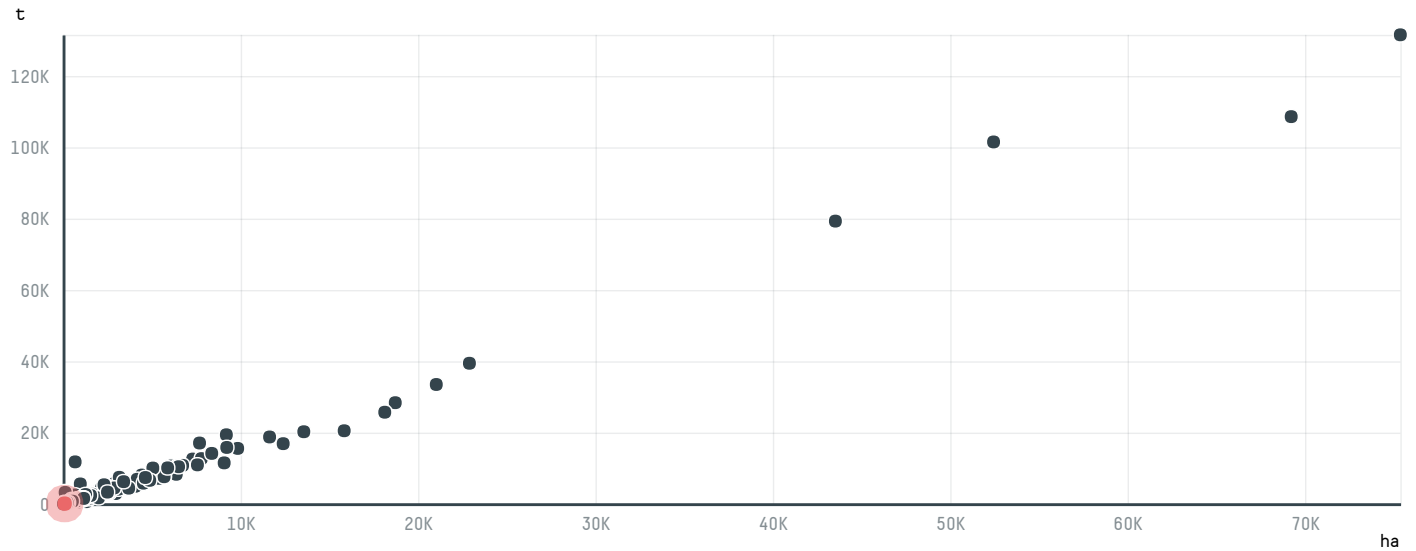

trase

PERNAMBUCO SRL

ACTIVITY: **Importer**
COMMODITY: **Coffee**
COUNTRY: **Brazil**
YEAR: **2017**

PERNAMBUCO SRL was the 734th largest importer of coffee from BRAZIL in 2017, accounting for 96 tons. This is a 67% increase vs the previous year. As an importer, PERNAMBUCO SRL sources from 3 municipalities, or 0% of the coffee production municipalities. The main destination of the coffee imported by PERNAMBUCO SRL is ARGENTINA, accounting for 100% of the total.

TOP DESTINATION COUNTRIES OF COFFEE IMPORTED BY PERNAMBUCO SRL:

COMPARING COMPANIES IMPORTING COFFEE FROM BRAZIL IN 2017

Trase is a partnership between

In collaboration with

and many other organizations and individuals.