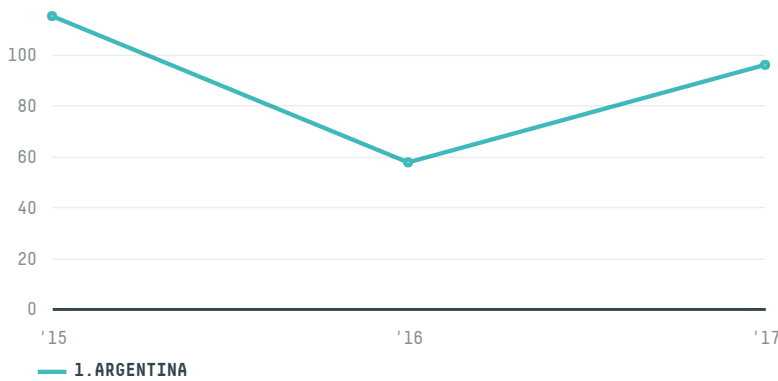

TOP DESTINATION COUNTRIES OF COFFEE IMPORTED BY PERNAMBUCO SRL: